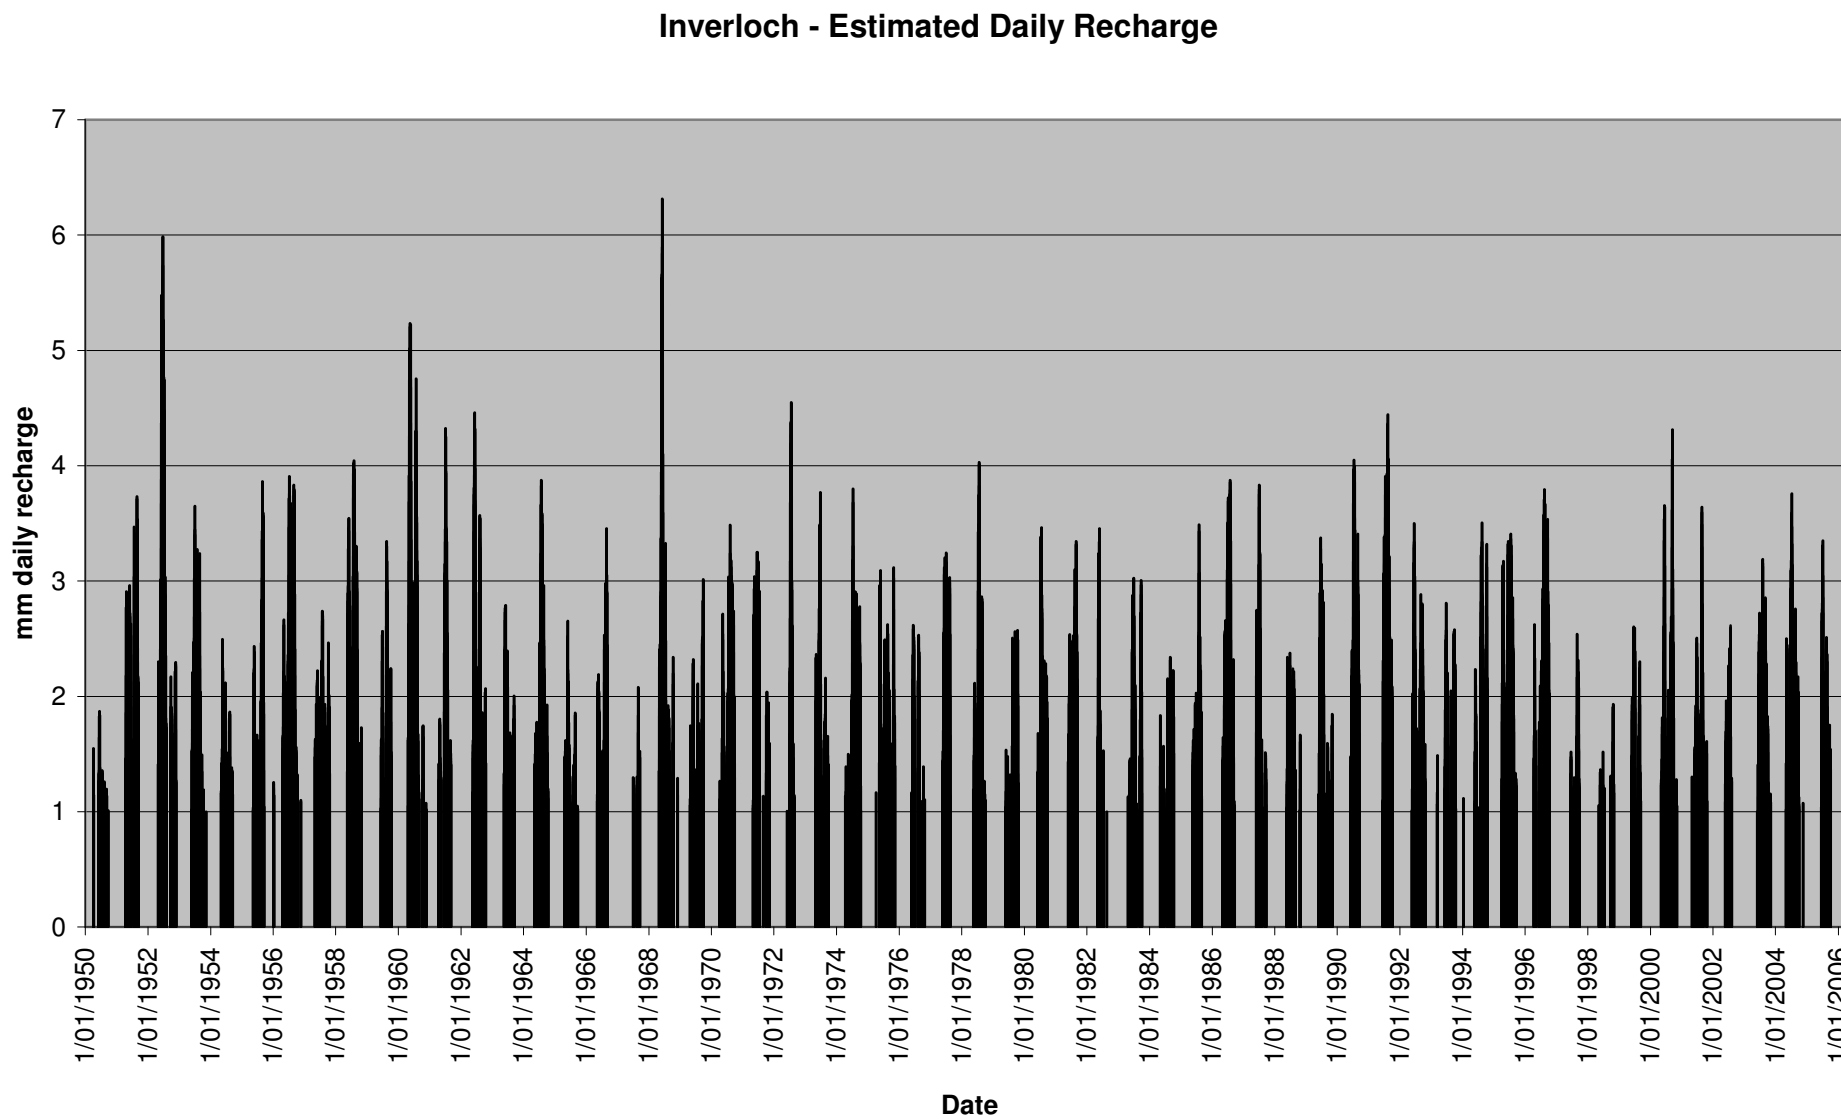

***APPENDIX A.***

Figure 1. Daily recharge events 1950 to 2006 at ROSEDALE.

Figure 2. Daily recharge events 1950 to 2006 at INVERLOCH

Figure 3. Daily recharge events 1950 to 2006 at YARRAM