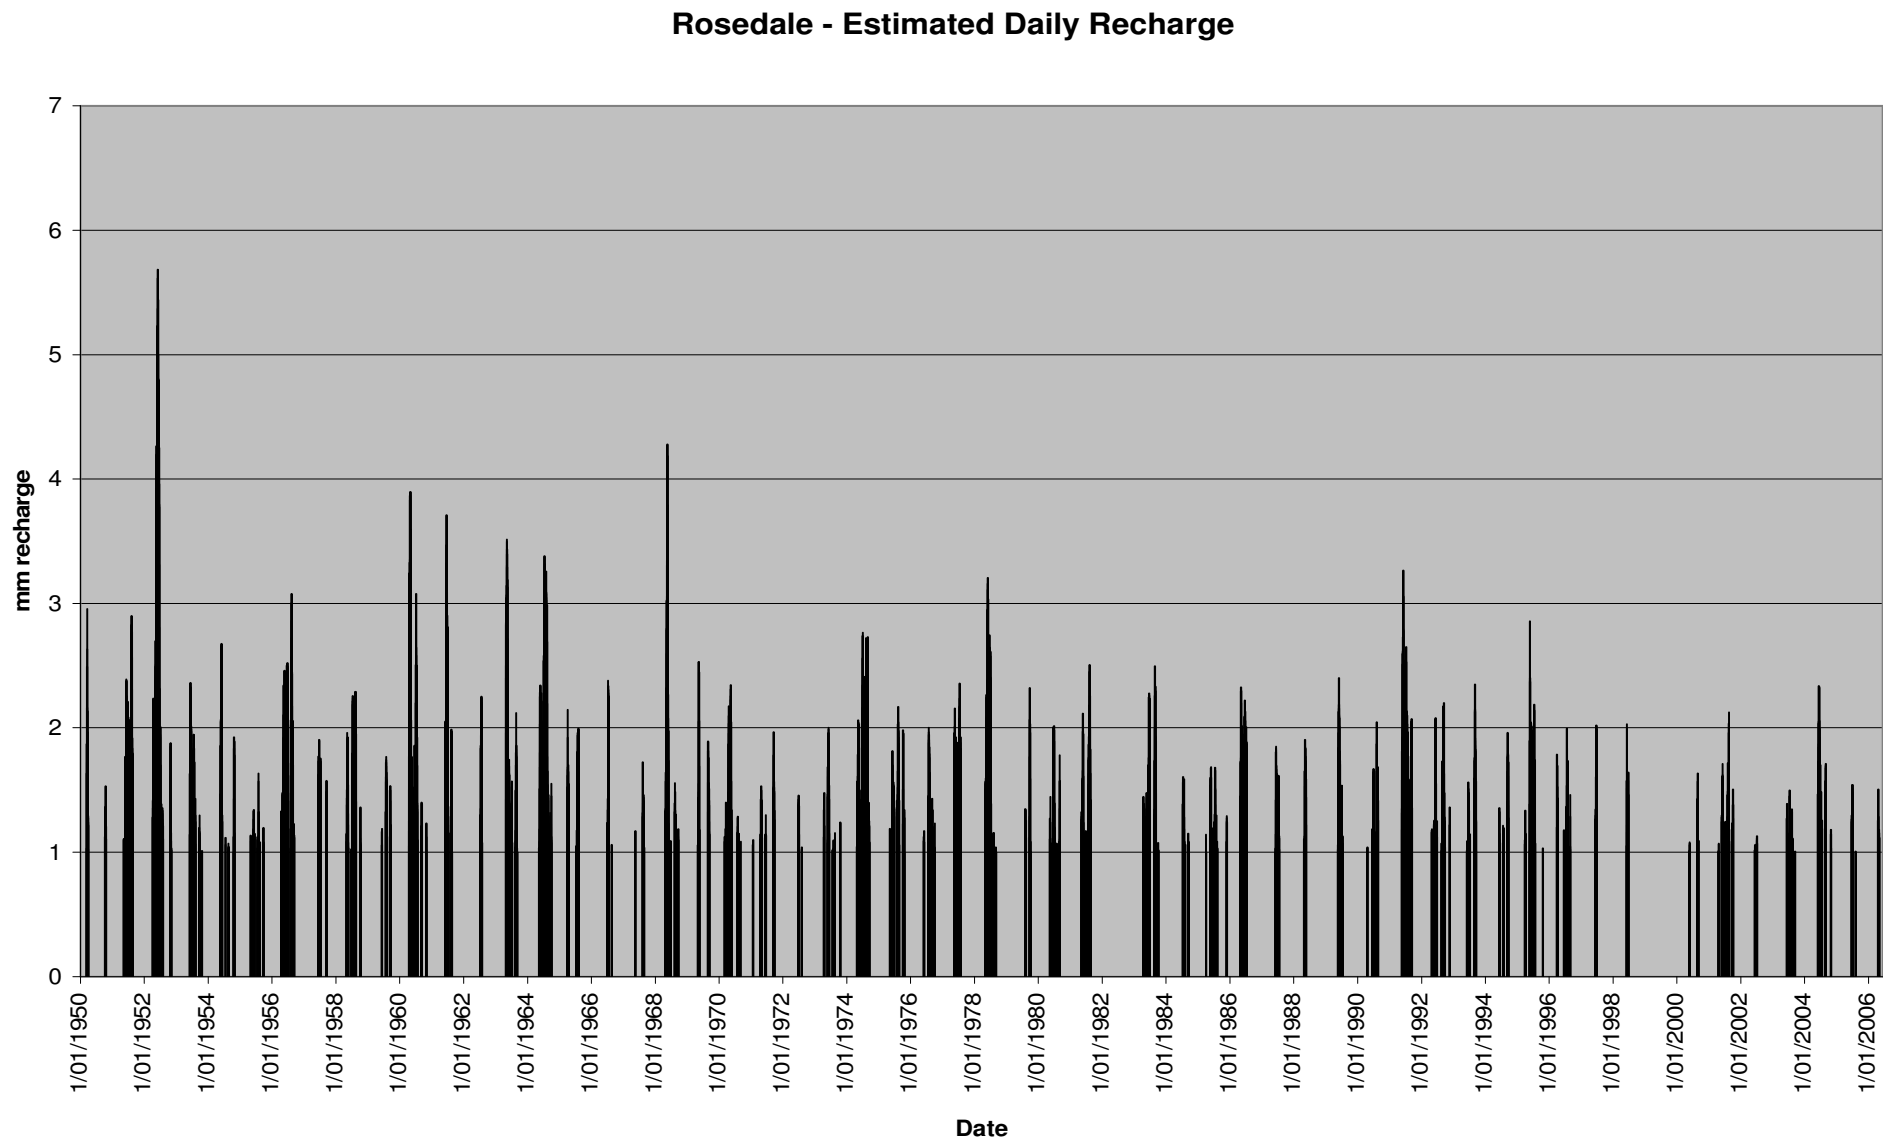

***APPENDIX A.***

Figure 1. Daily recharge events 1950 to 2006 at ROSEDALE.

Figure 2. Daily recharge events 1950 to 2006 at INVERLOCH

Figure 3. Daily recharge events 1950 to 2006 at YARRAM