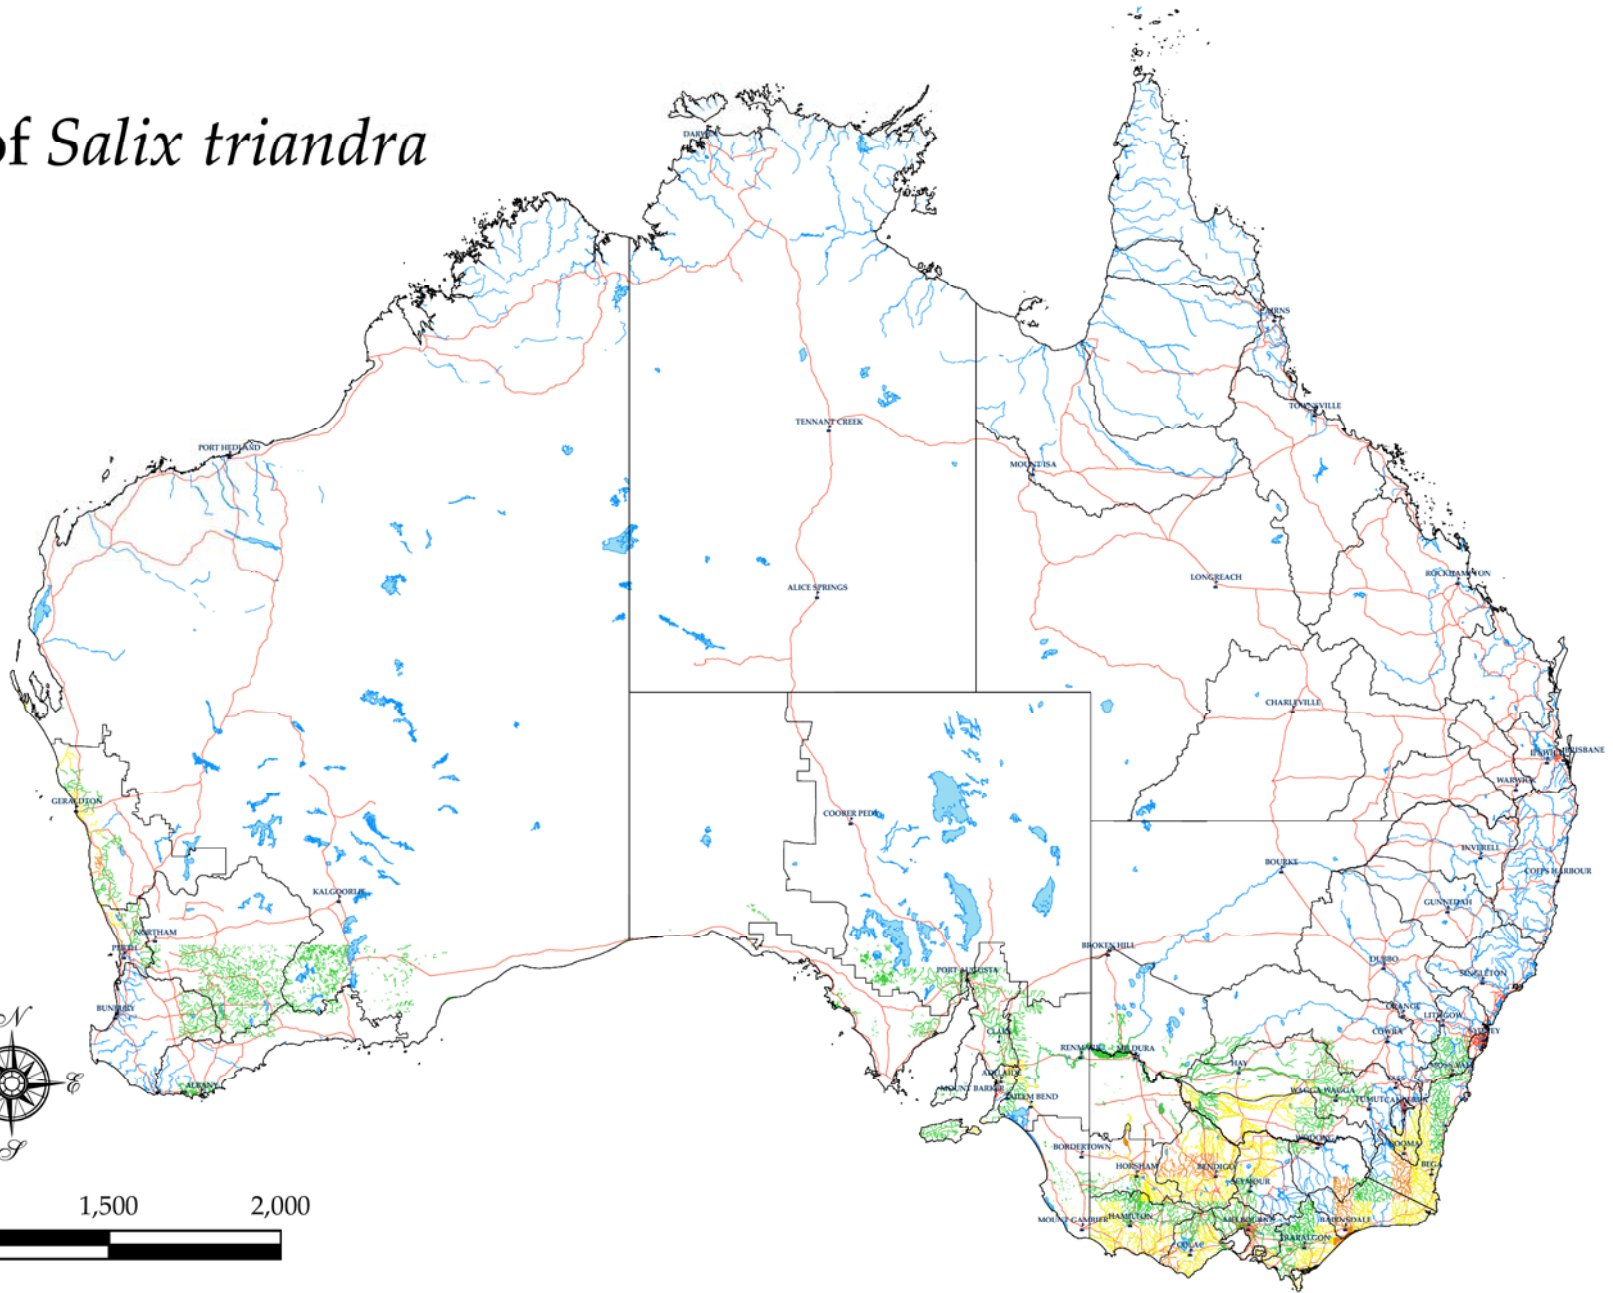

Distribution of *Salix triandra*

Potential distribution
Climatic suitability

Very High	Moderate
High	Likely

Geographic data

Waterways	Roads
Waterbodies	Towns

Produced on behalf of
 The National Willows Taskforce by
 Victorian Department of Primary Industries

Base data from Geosciences Australia
 Salix distribution sourced by the
 National Willows Taskforce
 © The State of Victoria,
 Department of Primary Industries, 2008.

Disclaimer:
 This publication may be of assistance to you
 but the State of Victoria and its employees do
 not guarantee that the publication is without
 flaw of any kind or is wholly appropriate for
 your particular purposes and therefore disclaims
 all liability for any error, loss or other
 consequence which may arise from you relying
 on any information in this publication.