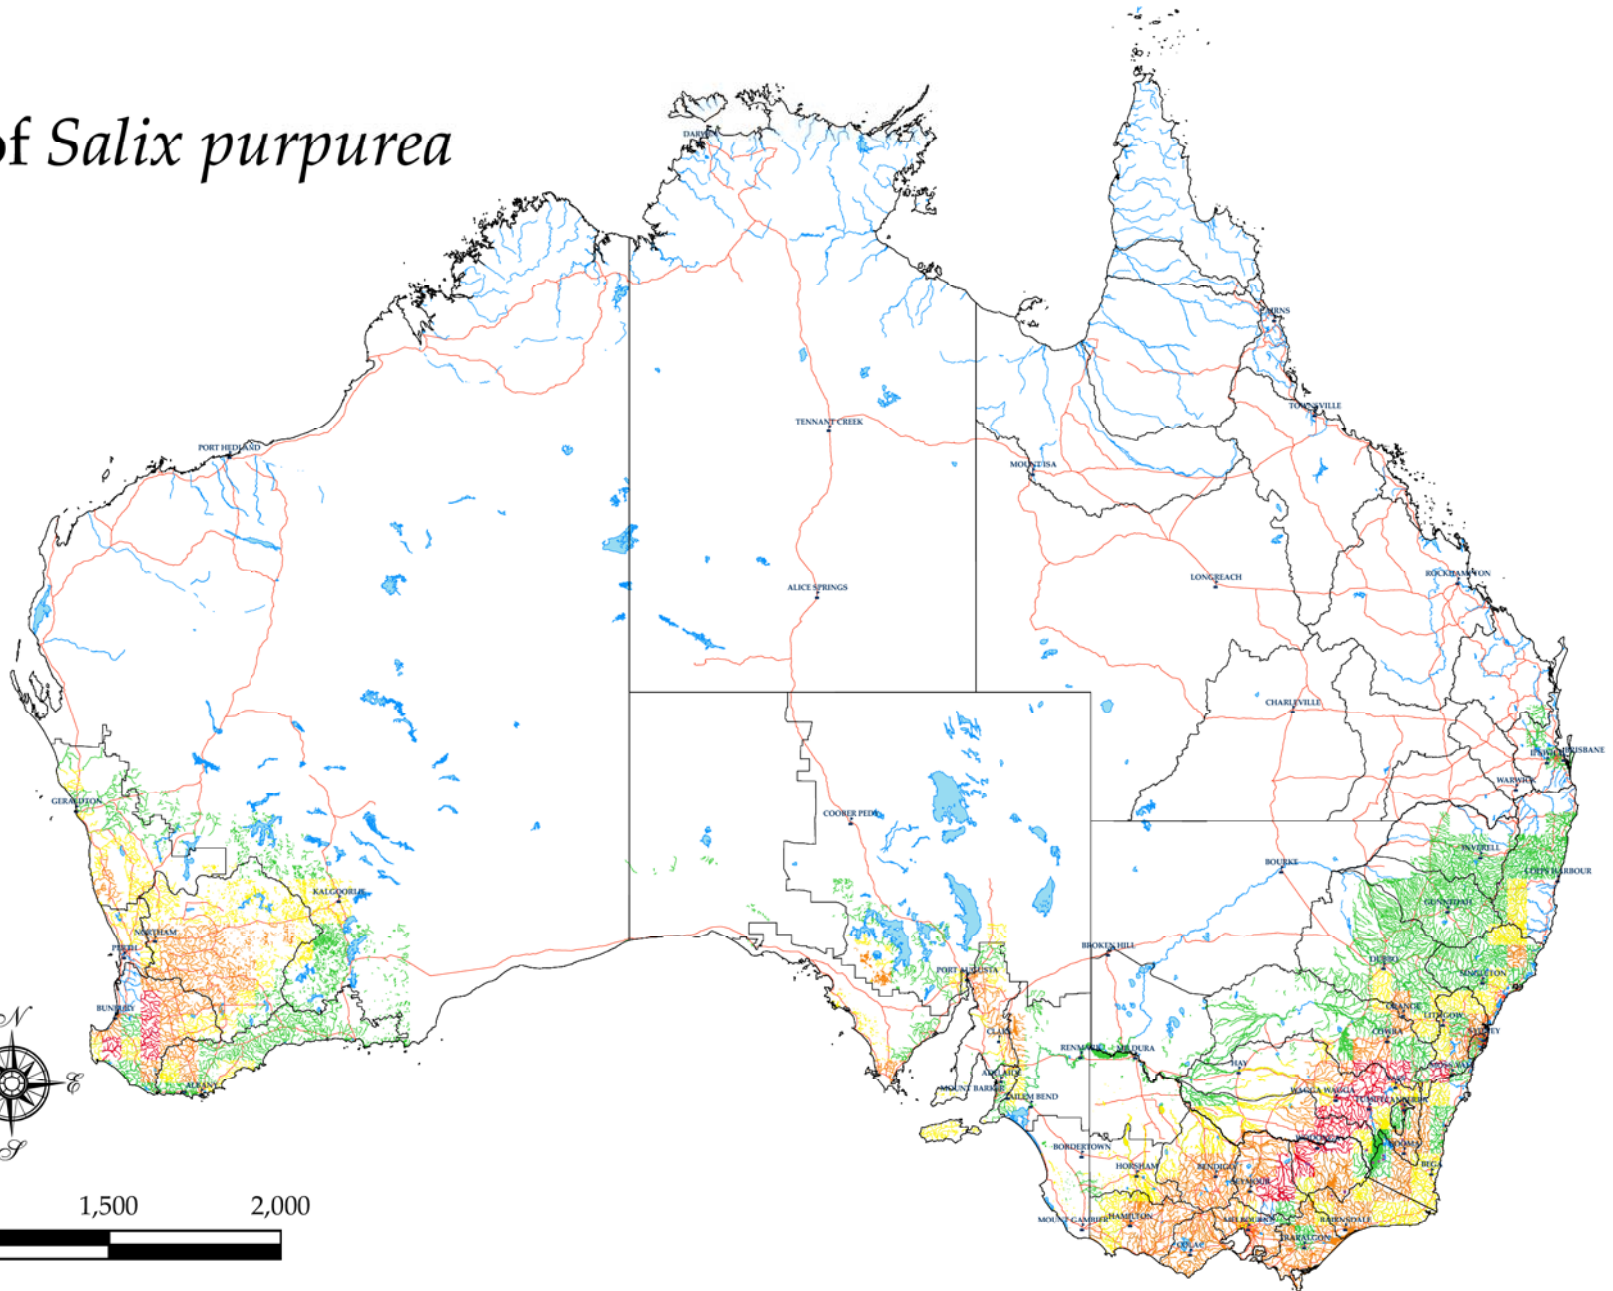

Distribution of *Salix purpurea*

Present distribution
Salix purpurea

Potential distribution
Climatic suitability
Very High Moderate
High Likely

Geographic data
Waterways Roads
Waterbodies Towns

Produced on behalf of
The National Willows Taskforce by
Victorian Department of Primary Industries

Base data from Geosciences Australia
Salix distribution sourced by the
National Willows Taskforce
© The State of Victoria,
Department of Primary Industries, 2008.

Disclaimer:
This publication may be of assistance to you
but the State of Victoria and its employees do
not guarantee that the publication is without
flaw of any kind or is wholly appropriate for
your particular purposes and therefore disclaims
all liability for any error, loss or other
consequence which may arise from you relying
on any information in this publication.

Supported by the State Government of Victoria