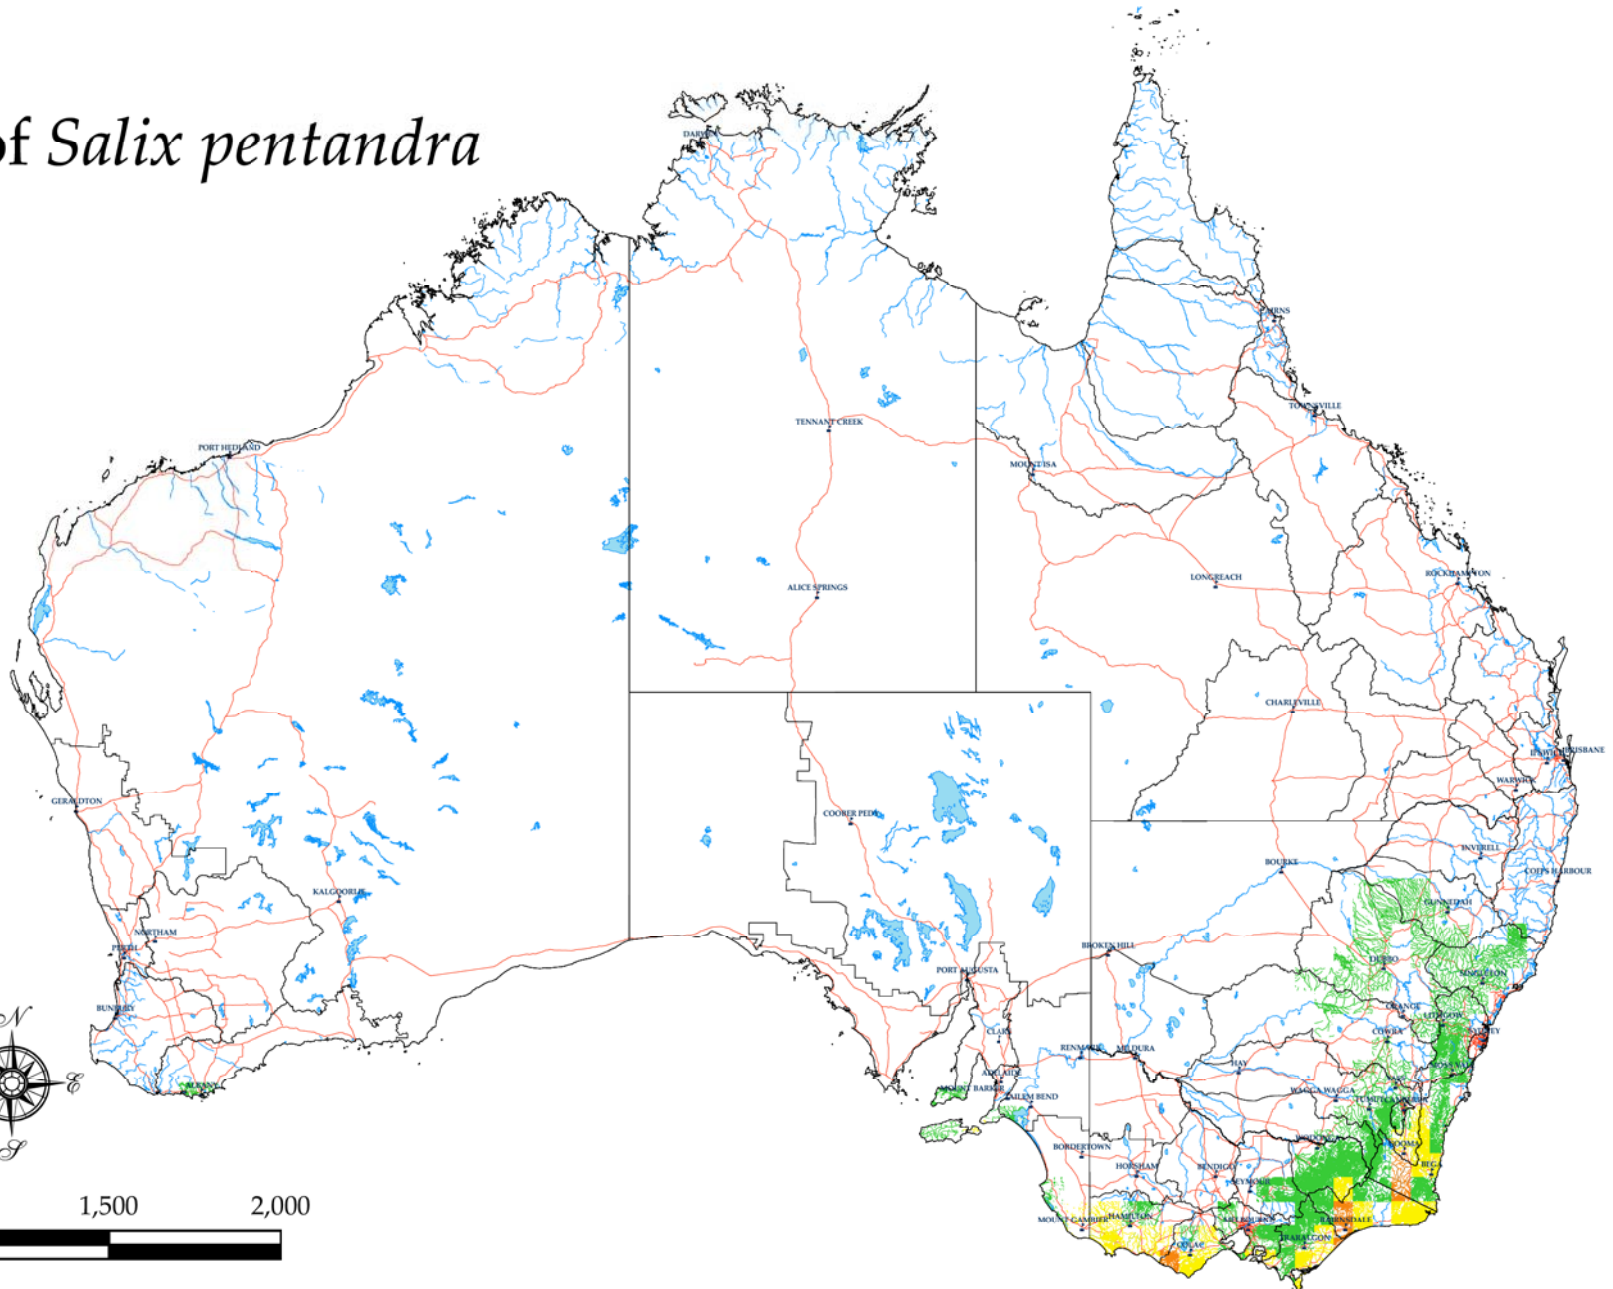

# Distribution of *Salix pentandra*

**Potential distribution**  
**Climatic suitability**

Very High	Moderate
High	Likely

**Geographic data**

Waterways	Roads
Waterbodies	Towns

Produced on behalf of  
 The National Willows Taskforce by  
 Victorian Department of Primary Industries

Base data from Geosciences Australia  
 Salix distribution sourced by the  
 National Willows Taskforce  
 © The State of Victoria,  
 Department of Primary Industries, 2008.

**Disclaimer:**  
 This publication may be of assistance to you  
 but the State of Victoria and its employees do  
 not guarantee that the publication is without  
 flaw of any kind or is wholly appropriate for  
 your particular purposes and therefore disclaims  
 all liability for any error, loss or other  
 consequence which may arise from you relying  
 on any information in this publication.