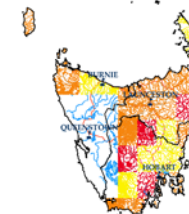

Australian Government