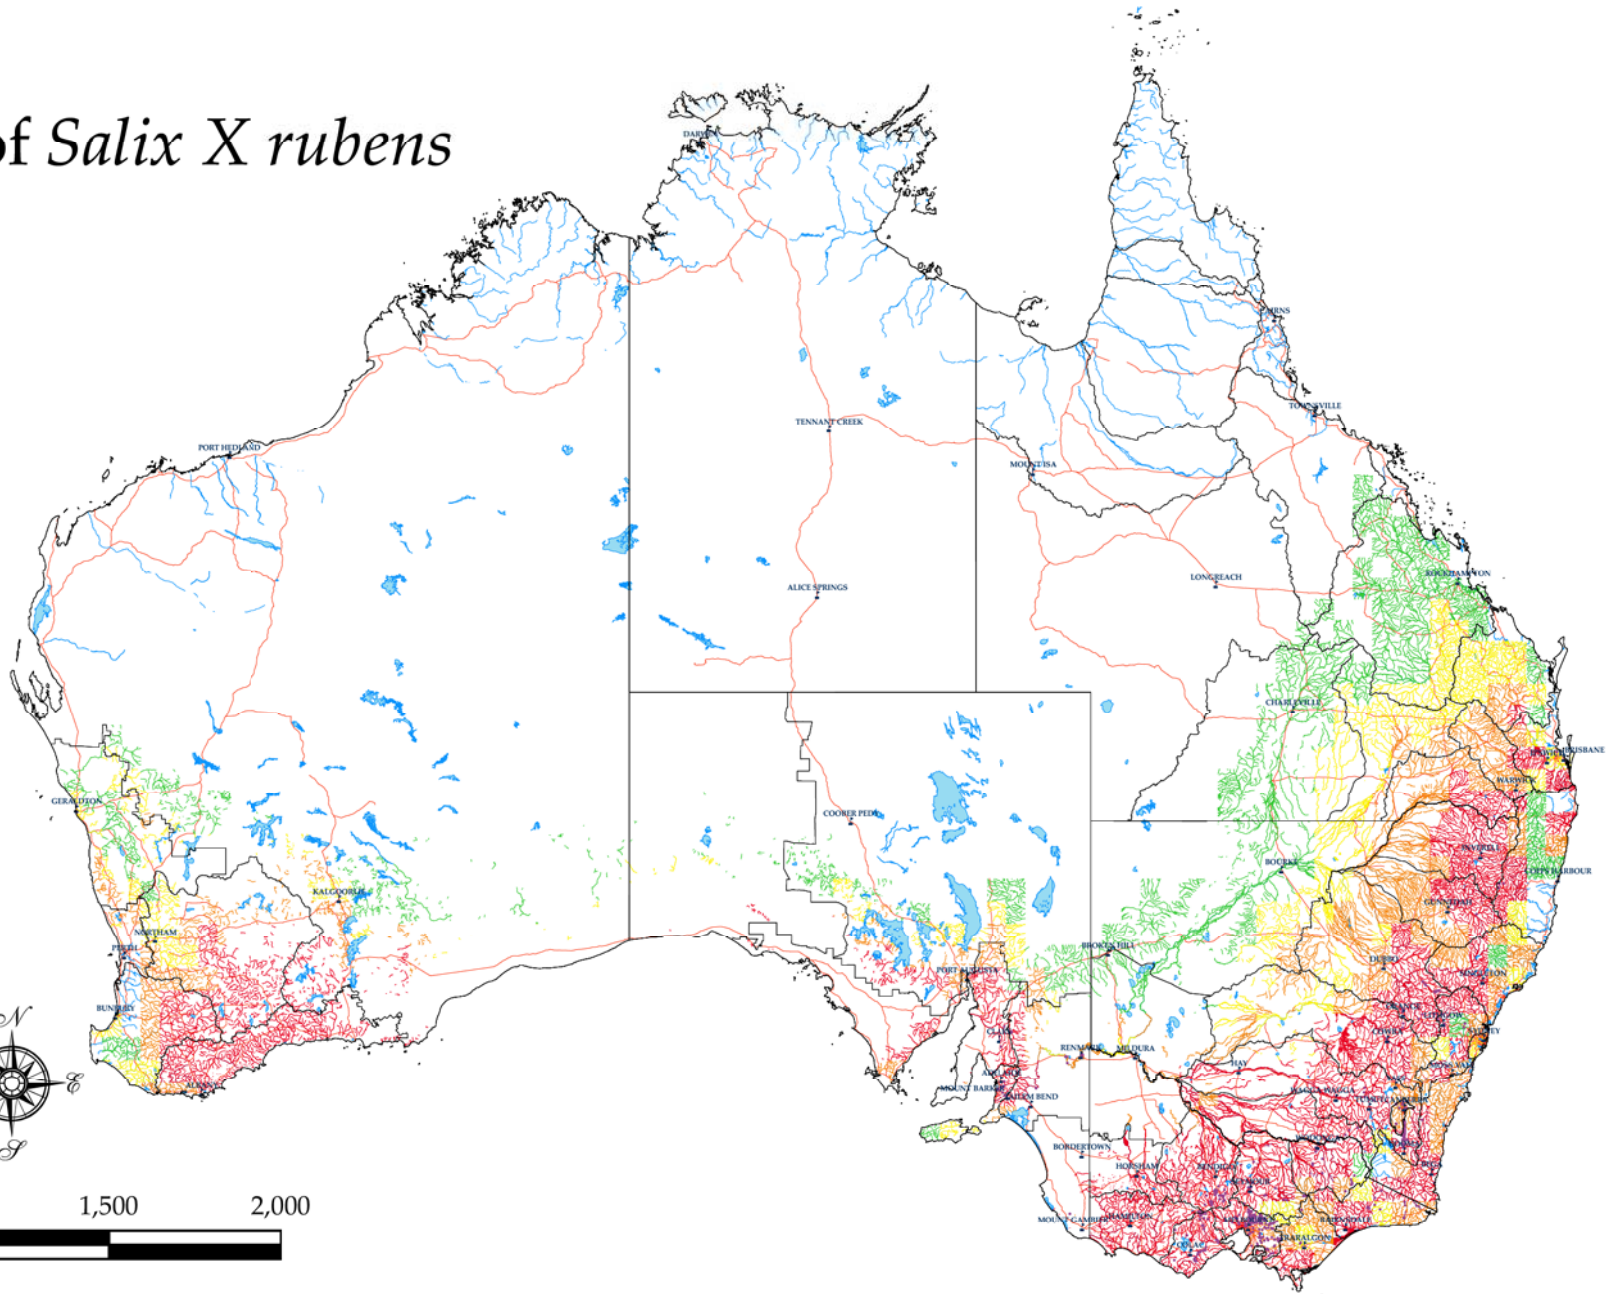

Distribution of *Salix X rubens*

Present distribution
Salix X rubens

Potential distribution
Climatic suitability
Very High Moderate
High Likely

Geographic data
Waterways Roads
Waterbodies Towns

Produced on behalf of
The National Willows Taskforce by
Victorian Department of Primary Industries

Base data from Geosciences Australia
Salix distribution sourced by the
National Willows Taskforce
© The State of Victoria,
Department of Primary Industries, 2008.

Disclaimer:
This publication may be of assistance to you
but the State of Victoria and its employees do
not guarantee that the publication is without
flaw of any kind or is wholly appropriate for
your particular purposes and therefore disclaims
all liability for any error, loss or other
consequence which may arise from you relying
on any information in this publication.

Supported by the State Government of Victoria