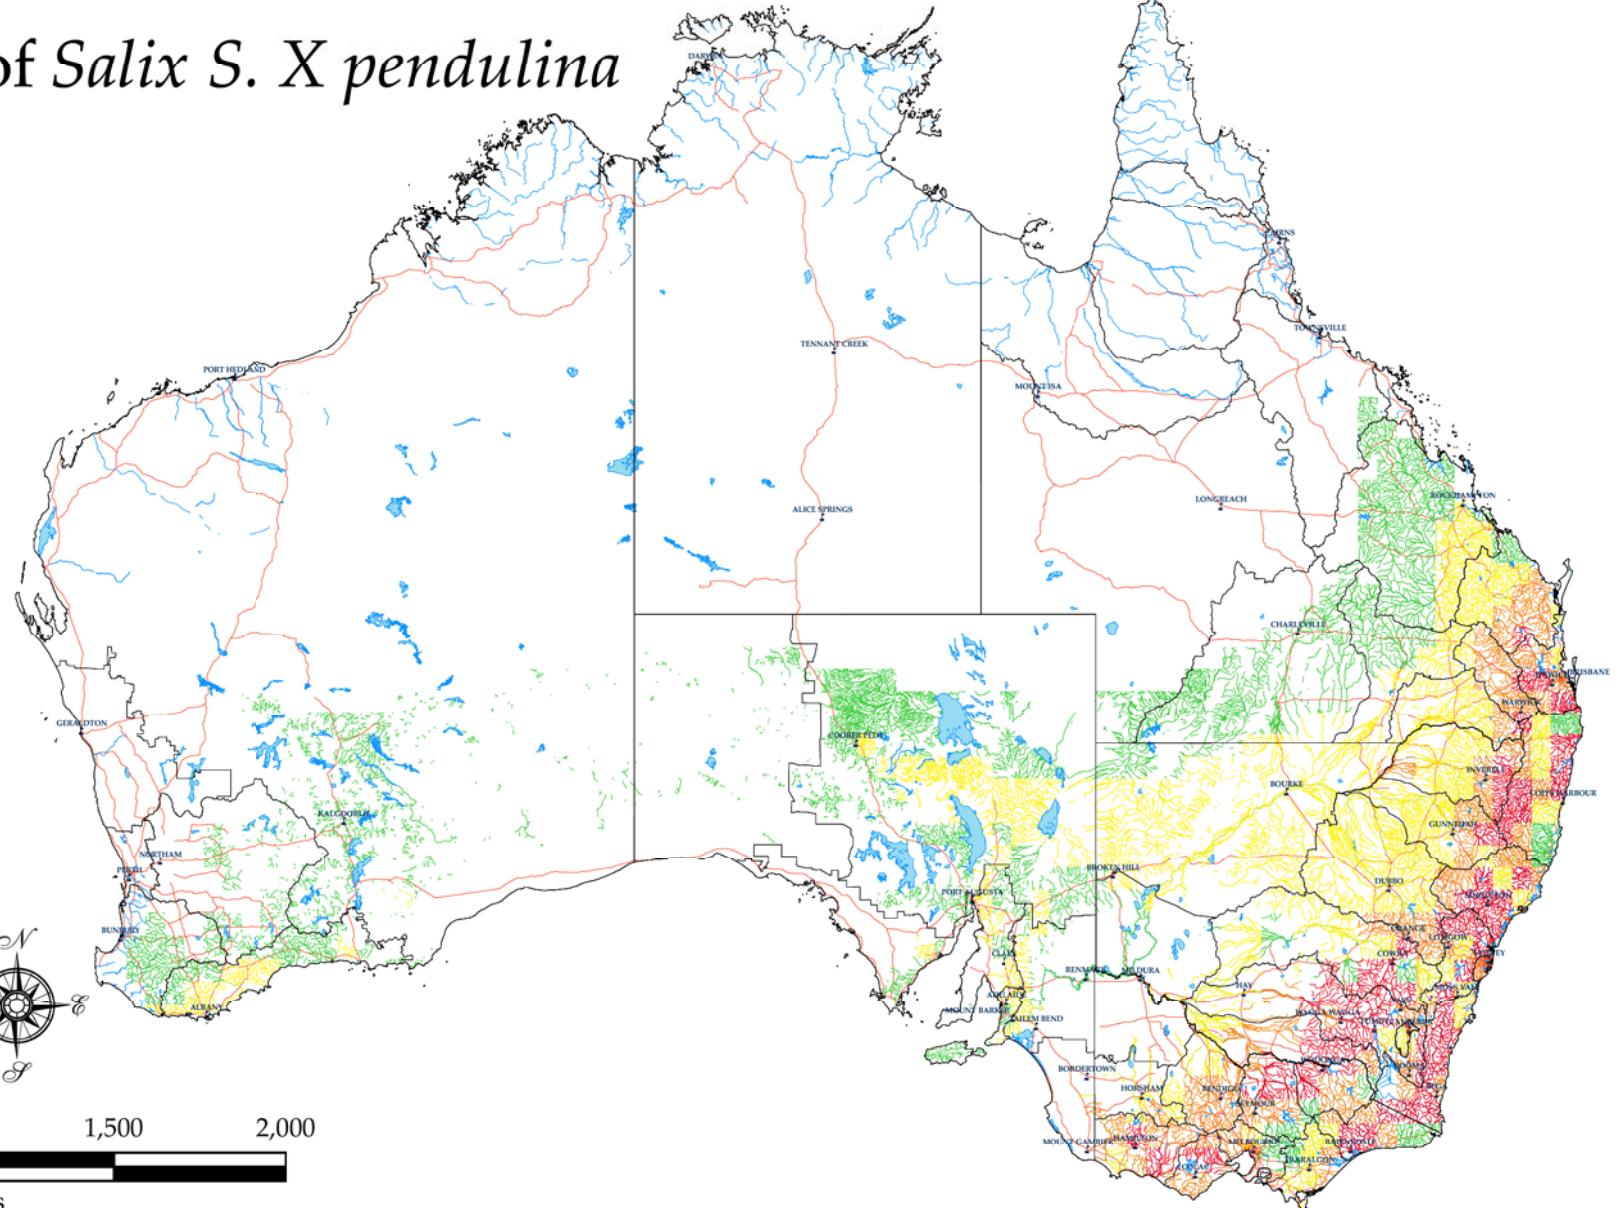

Distribution of *Salix S. X pendulina*

Present distribution
Salix X pendulina

Potential distribution
Climatic suitability
Very High Moderate
High Likely

Geographic data
Waterways Roads
Waterbodies Towns

Produced on behalf of
The National Willows Taskforce by
Victorian Department of Primary Industries

Base data from Geosciences Australia
Salix distribution sourced by the
National Willows Taskforce
© The State of Victoria,
Department of Primary Industries, 2008.

Disclaimer:
This publication may be of assistance to you
but the State of Victoria and its employees do
not guarantee that the publication is without
flaw of any kind or is wholly appropriate for
your particular purposes and therefore disclaims
all liability for any error, loss or other
consequence which may arise from you relying
on any information in this publication.

Supported by the State Government of Victoria