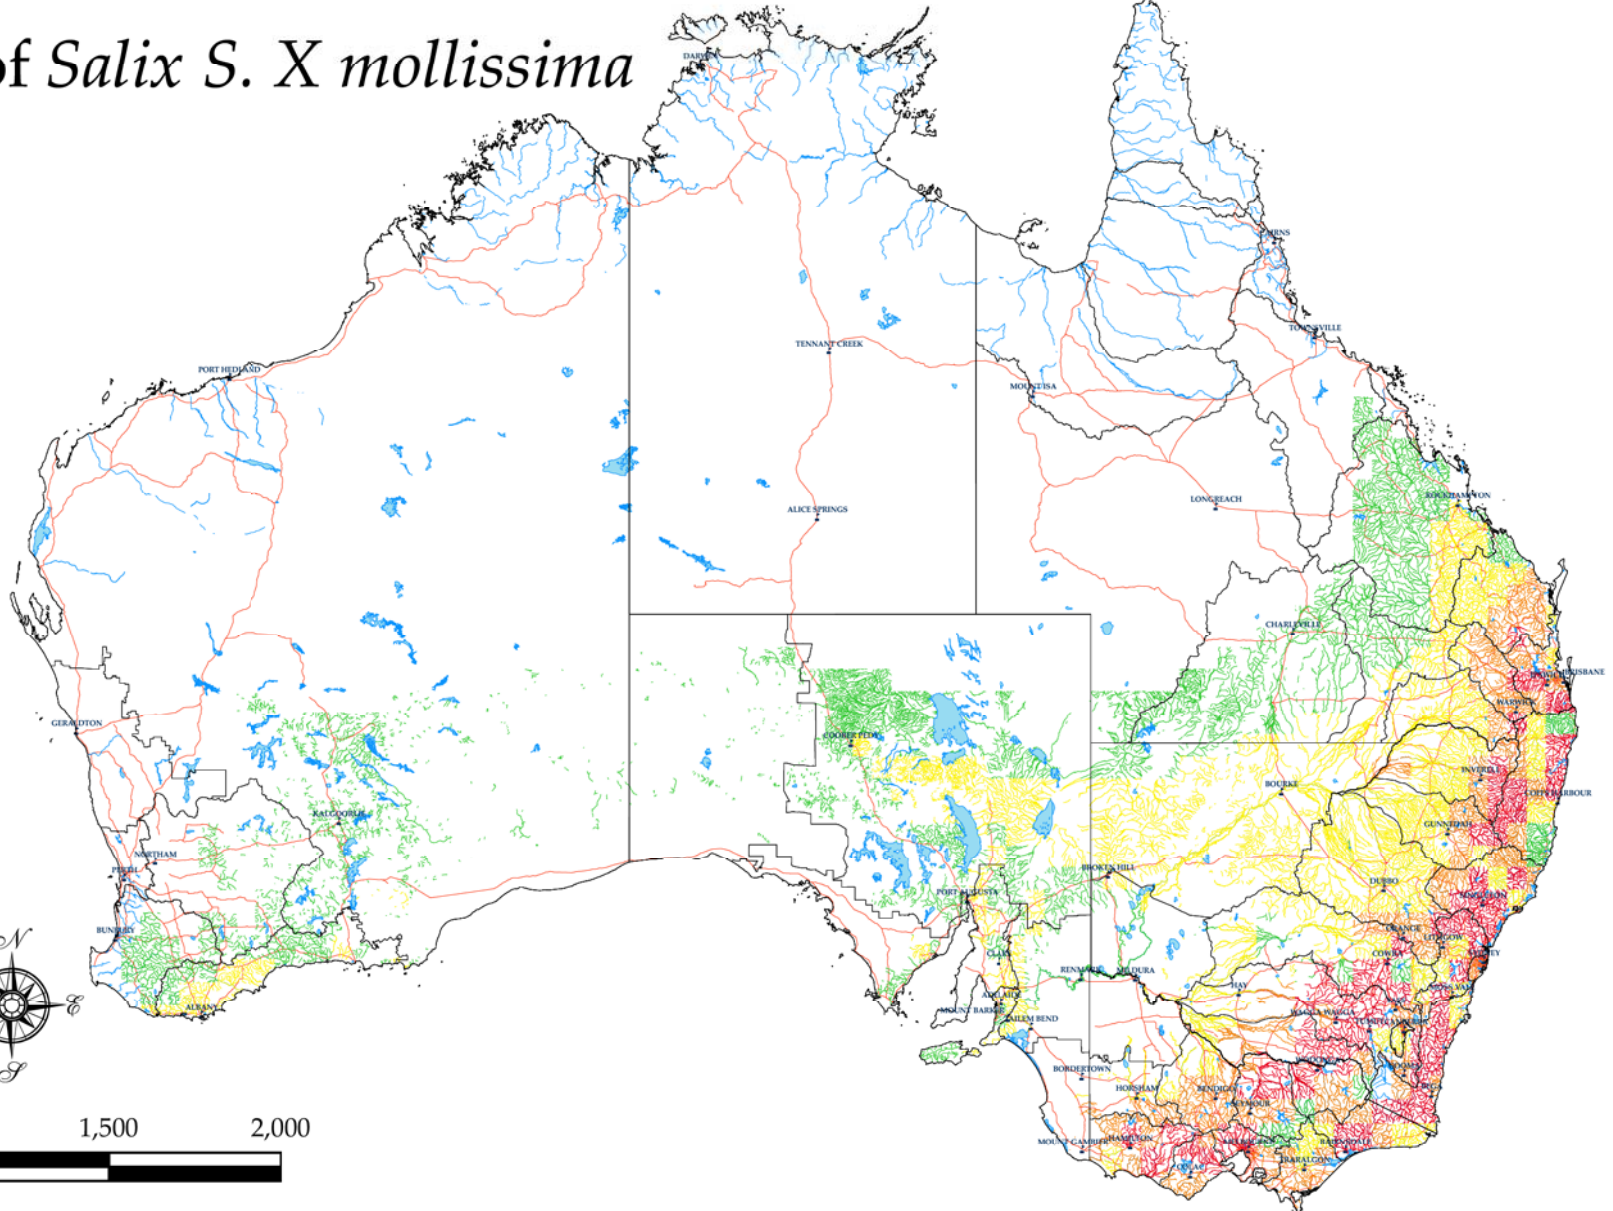

Distribution of *Salix S. X mollissima*

Present distribution
Salix X mollissima

Potential distribution
Climatic suitability
Very High Moderate
High Likely

Geographic data
Waterways Roads
Waterbodies Towns

Produced on behalf of
The National Willows Taskforce by
Victorian Department of Primary Industries

Base data from Geosciences Australia
Salix distribution sourced by the
National Willows Taskforce
© The State of Victoria,
Department of Primary Industries, 2008.

Disclaimer:
This publication may be of assistance to you
but the State of Victoria and its employees do
not guarantee that the publication is without
flaw of any kind or is wholly appropriate for
your particular purposes and therefore disclaims
all liability for any error, loss or other
consequence which may arise from you relying
on any information in this publication.

Supported by the State Government of Victoria