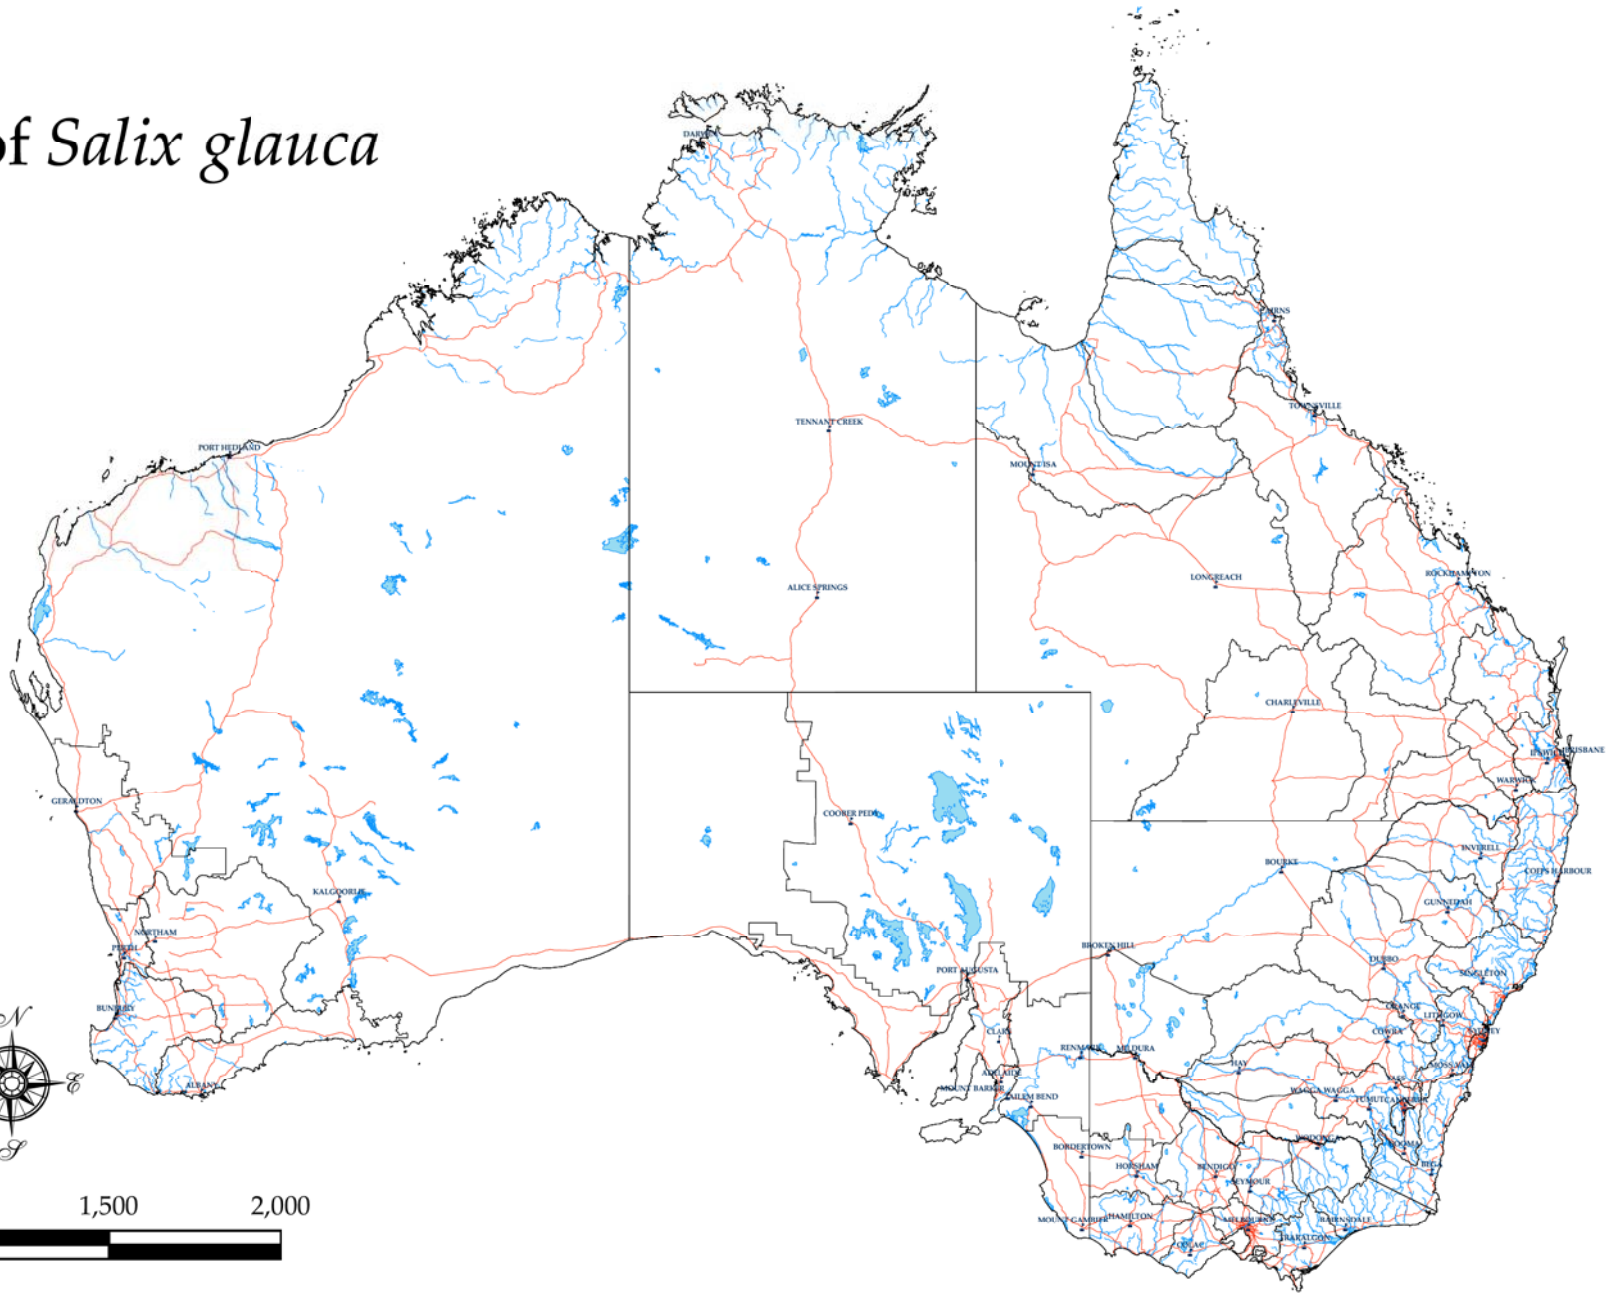

# Distribution of *Salix glauca*

**Potential distribution**  
**Climatic suitability**

Very High	Moderate
High	Likely

**Geographic data**

Waterways	Roads
Waterbodies	Towns

Produced on behalf of  
 The National Willows Taskforce by  
 Victorian Department of Primary Industries

Base data from Geosciences Australia  
 Salix distribution sourced by the  
 National Willows Taskforce  
 © The State of Victoria,  
 Department of Primary Industries, 2008.

**Disclaimer:**  
 This publication may be of assistance to you  
 but the State of Victoria and its employees do  
 not guarantee that the publication is without  
 flaw of any kind or is wholly appropriate for  
 your particular purposes and therefore disclaims  
 all liability for any error, loss or other  
 consequence which may arise from you relying  
 on any information in this publication.