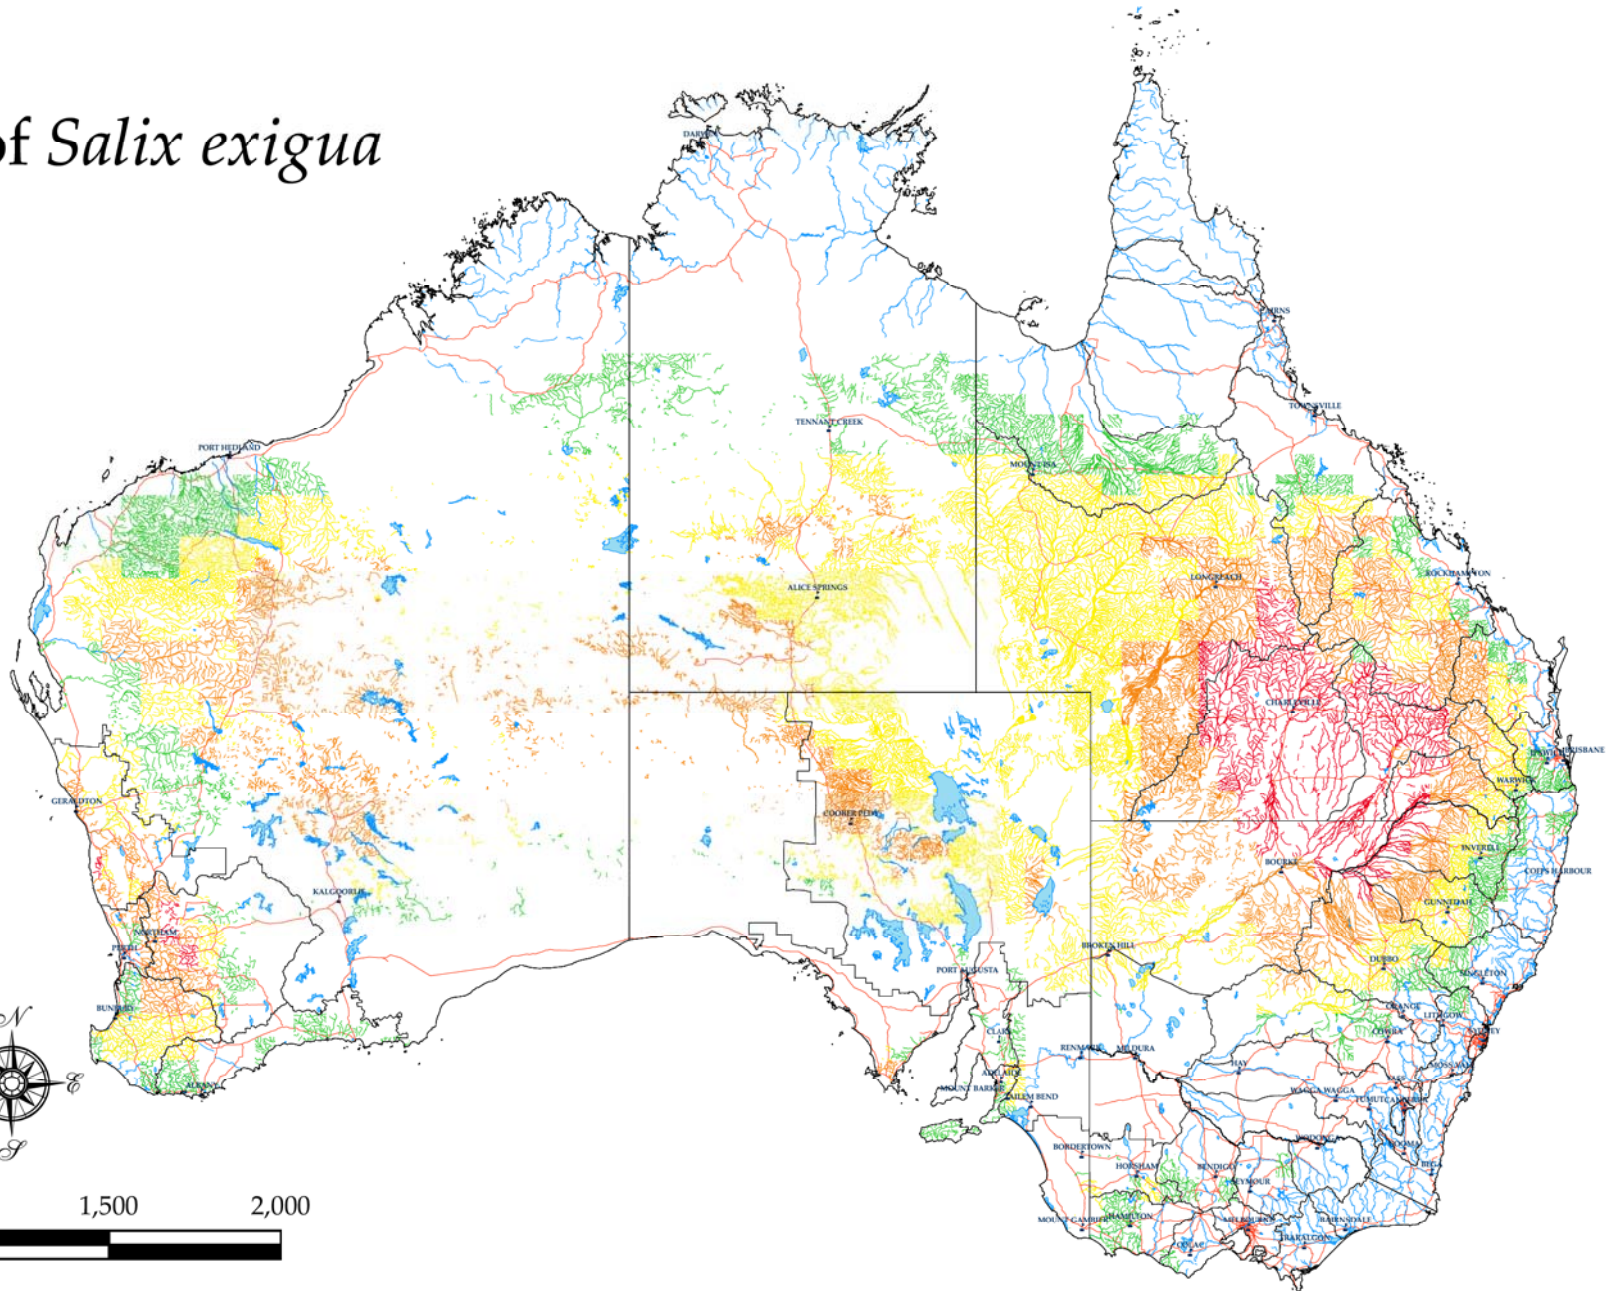

# Distribution of *Salix exigua*

**Potential distribution**  
**Climatic suitability**

Very High	Moderate
High	Likely

**Geographic data**

Waterways	Roads
Waterbodies	Towns

Produced on behalf of  
 The National Willows Taskforce by  
 Victorian Department of Primary Industries

Base data from Geosciences Australia  
 Salix distribution sourced by the  
 National Willows Taskforce  
 © The State of Victoria,  
 Department of Primary Industries, 2008.

**Disclaimer:**  
 This publication may be of assistance to you  
 but the State of Victoria and its employees do  
 not guarantee that the publication is without  
 flaw of any kind or is wholly appropriate for  
 your particular purposes and therefore disclaims  
 all liability for any error, loss or other  
 consequence which may arise from you relying  
 on any information in this publication.