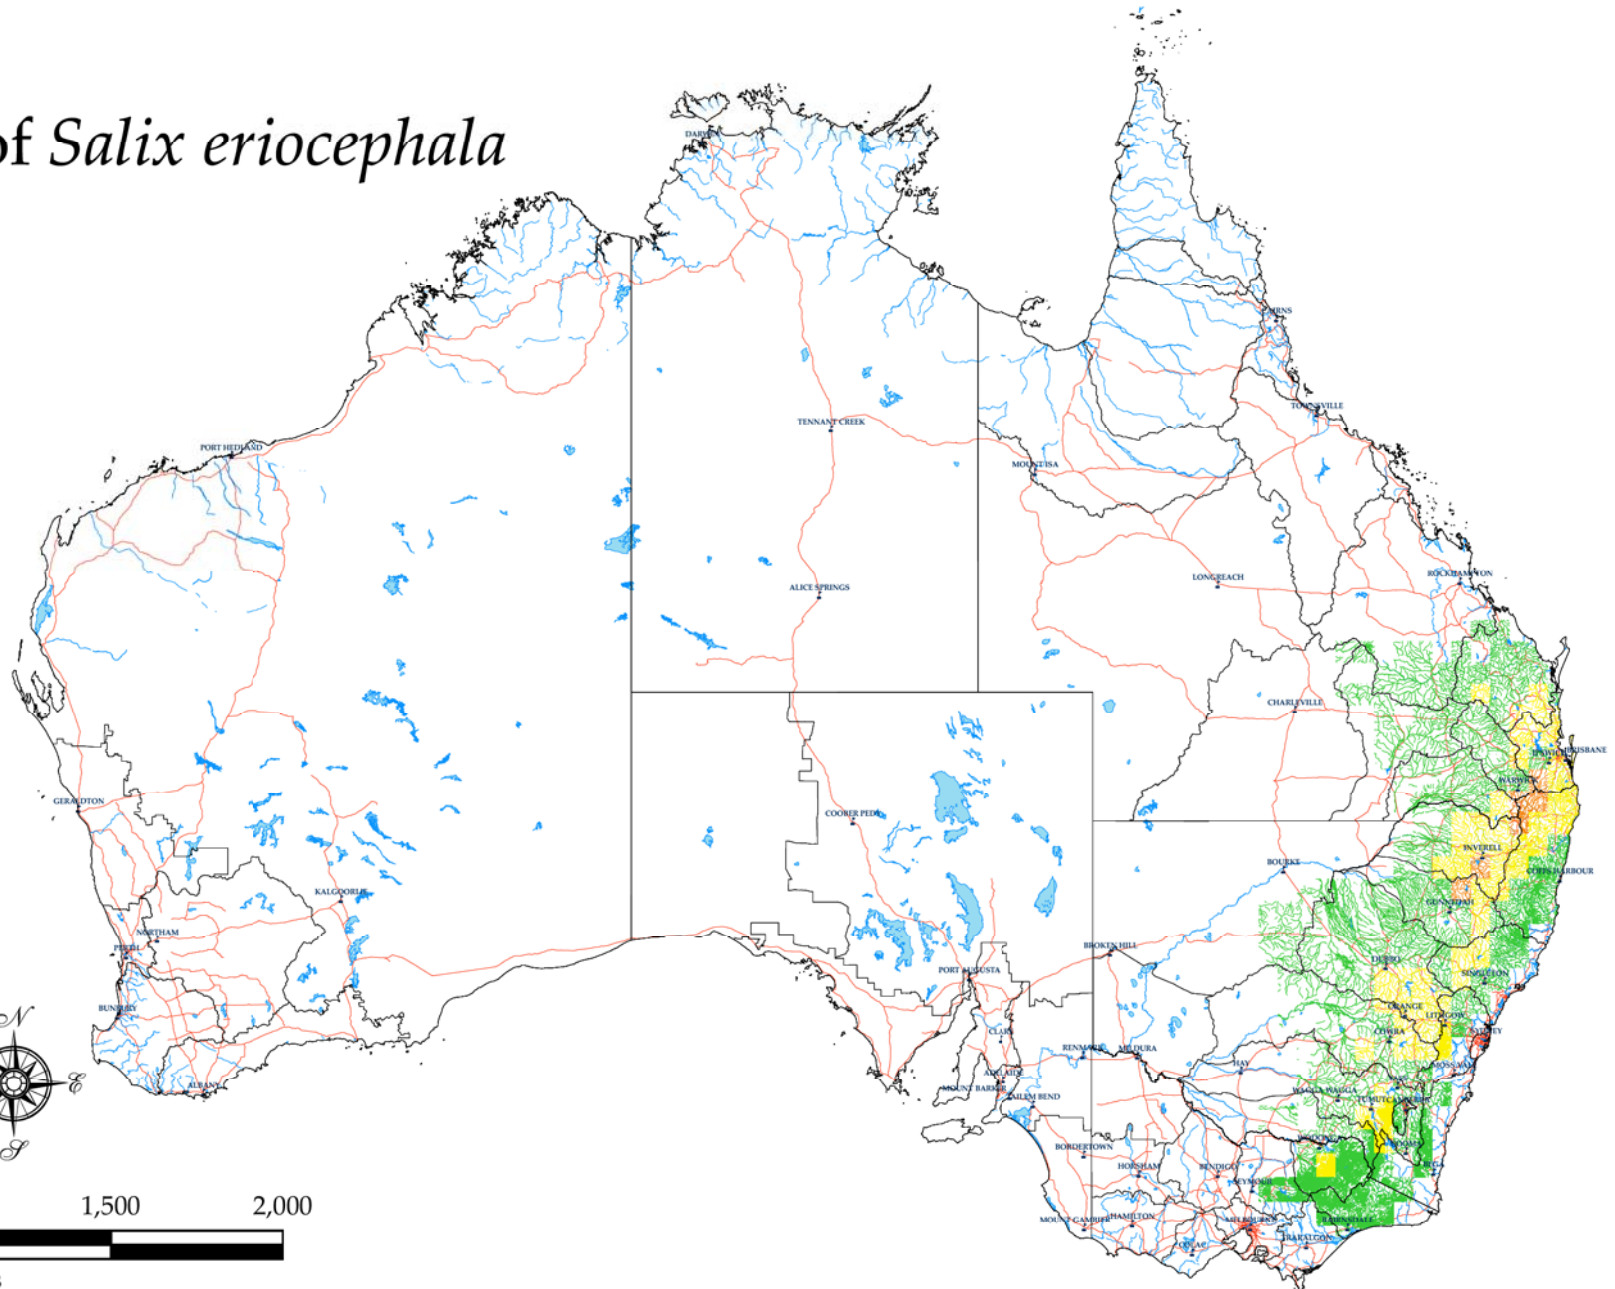

Distribution of *Salix eriocephala*

Potential distribution
Climatic suitability

Very High	Moderate
High	Likely

Geographic data

Waterways	Roads
Waterbodies	Towns

Produced on behalf of
 The National Willows Taskforce by
 Victorian Department of Primary Industries

Base data from Geosciences Australia
 Salix distribution sourced by the
 National Willows Taskforce
 © The State of Victoria,
 Department of Primary Industries, 2008.

Disclaimer:
 This publication may be of assistance to you
 but the State of Victoria and its employees do
 not guarantee that the publication is without
 flaw of any kind or is wholly appropriate for
 your particular purposes and therefore disclaims
 all liability for any error, loss or other
 consequence which may arise from you relying
 on any information in this publication.