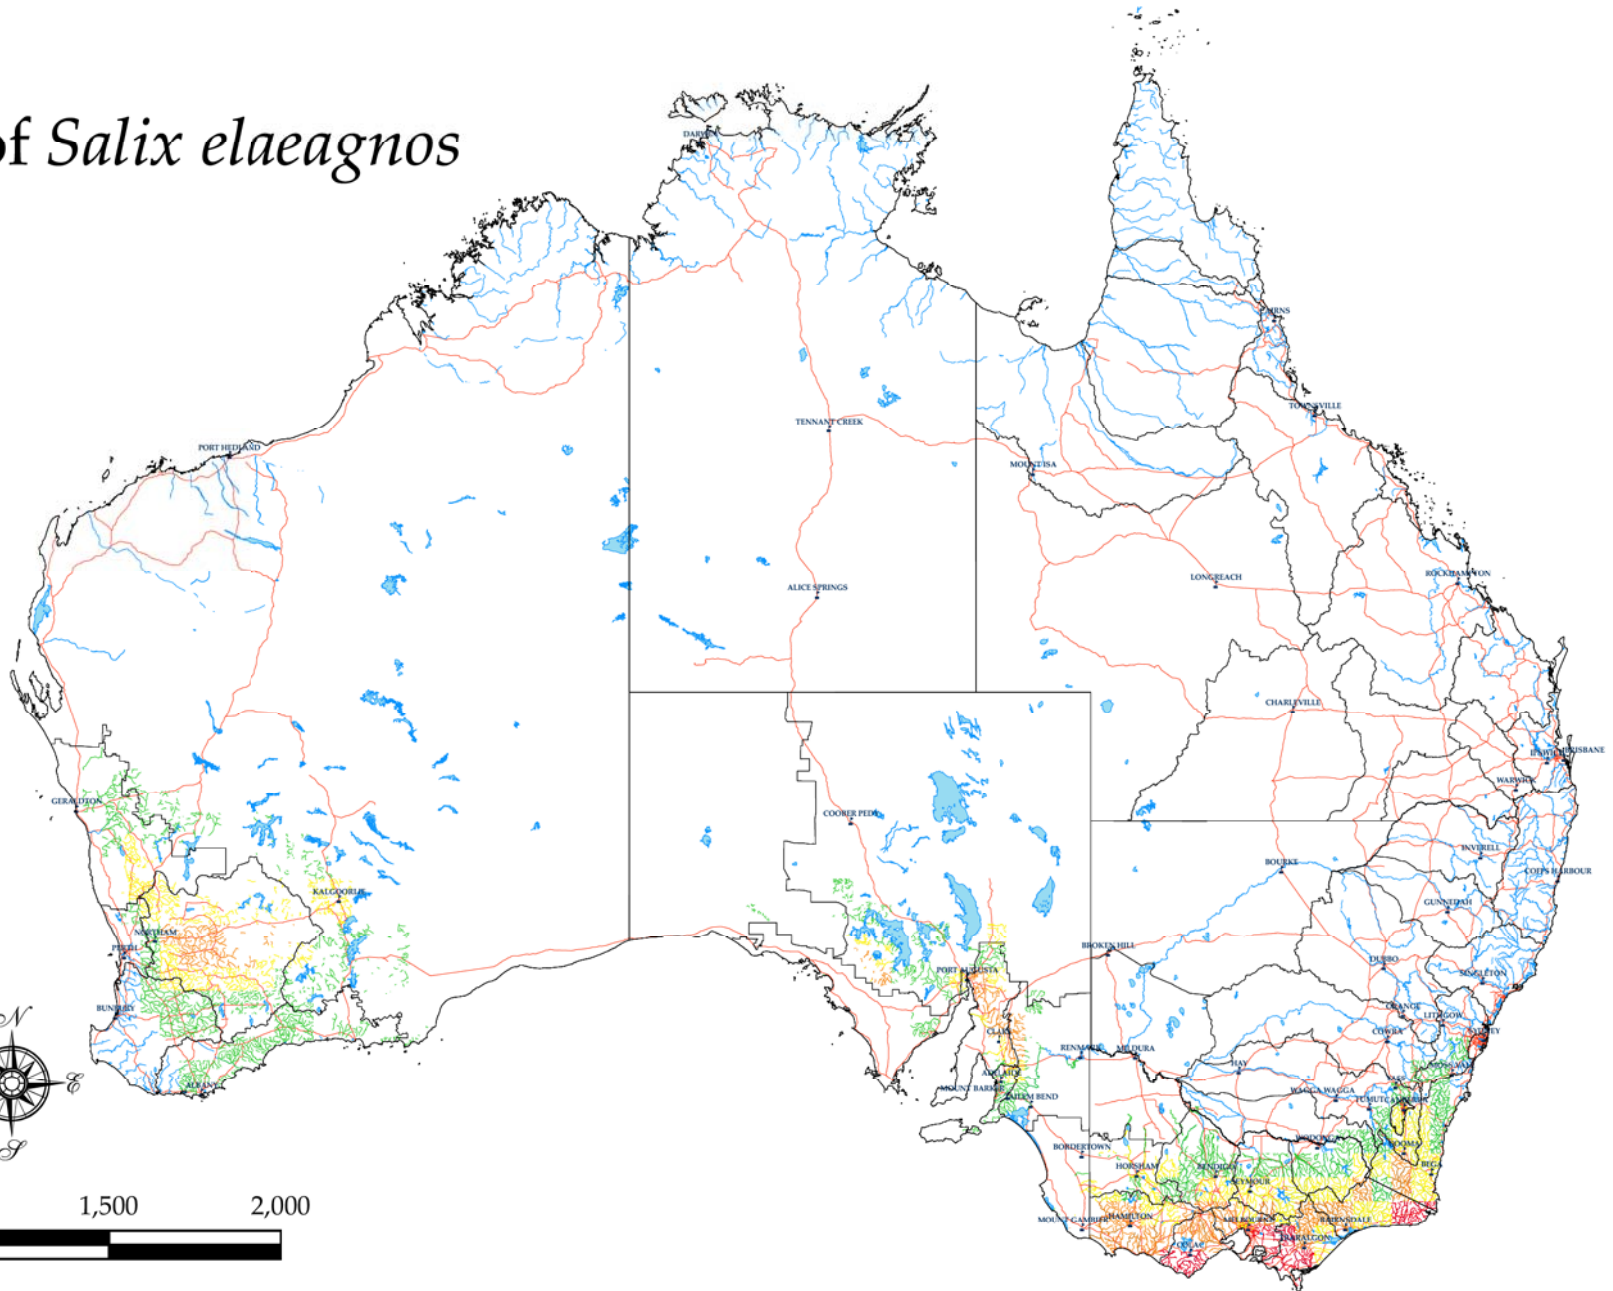

# Distribution of *Salix elaeagnos*

**Potential distribution**  
**Climatic suitability**

Very High	Moderate
High	Likely

**Geographic data**

Waterways	Roads
Waterbodies	Towns

Produced on behalf of  
 The National Willows Taskforce by  
 Victorian Department of Primary Industries

Base data from Geosciences Australia  
 Salix distribution sourced by the  
 National Willows Taskforce  
 © The State of Victoria,  
 Department of Primary Industries, 2008.

**Disclaimer:**  
 This publication may be of assistance to you  
 but the State of Victoria and its employees do  
 not guarantee that the publication is without  
 flaw of any kind or is wholly appropriate for  
 your particular purposes and therefore disclaims  
 all liability for any error, loss or other  
 consequence which may arise from you relying  
 on any information in this publication.