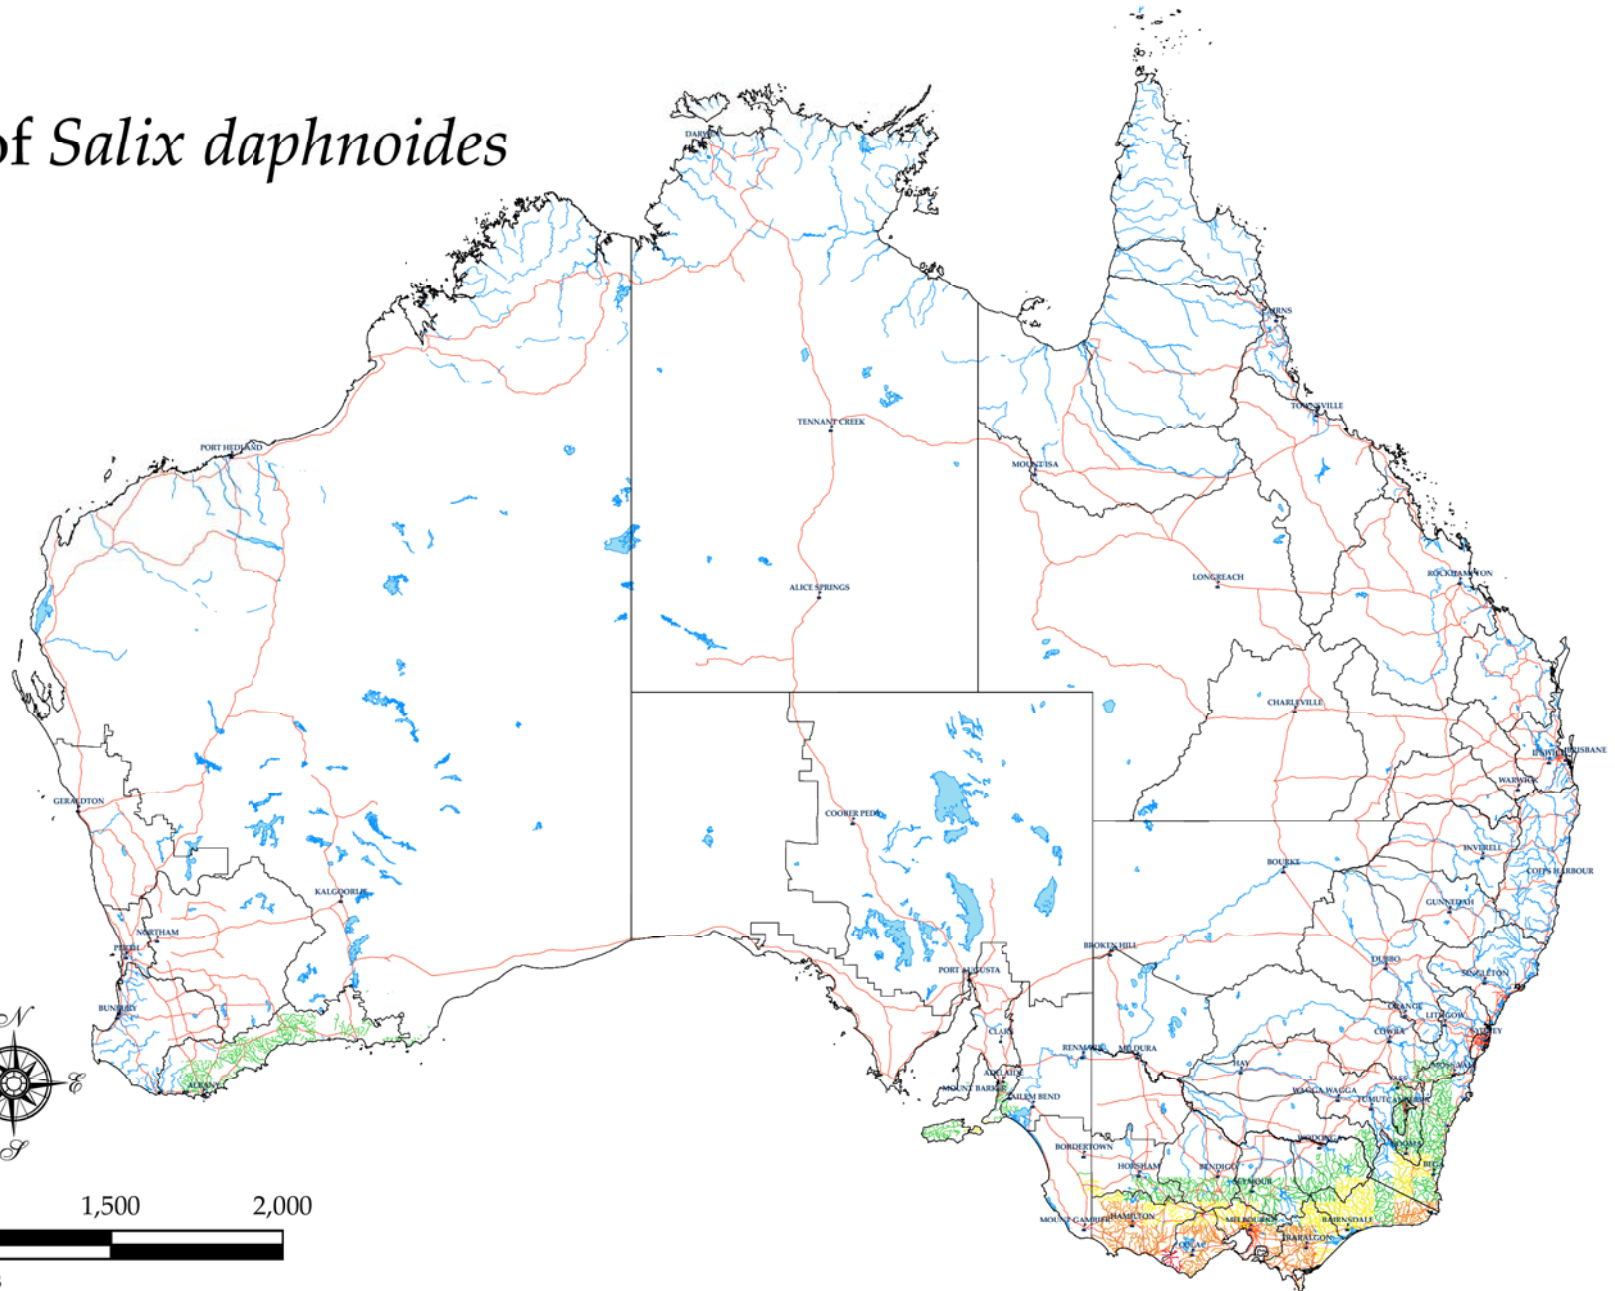

Distribution of *Salix daphnoides*

Potential distribution
Climatic suitability

Very High	Moderate
High	Likely

Geographic data

Waterways	Roads
Waterbodies	Towns

Produced on behalf of
 The National Willows Taskforce by
 Victorian Department of Primary Industries

Base data from Geosciences Australia
 Salix distribution sourced by the
 National Willows Taskforce
 © The State of Victoria,
 Department of Primary Industries, 2008.

Disclaimer:
 This publication may be of assistance to you
 but the State of Victoria and its employees do
 not guarantee that the publication is without
 flaw of any kind or is wholly appropriate for
 your particular purposes and therefore disclaims
 all liability for any error, loss or other
 consequence which may arise from you relying
 on any information in this publication.