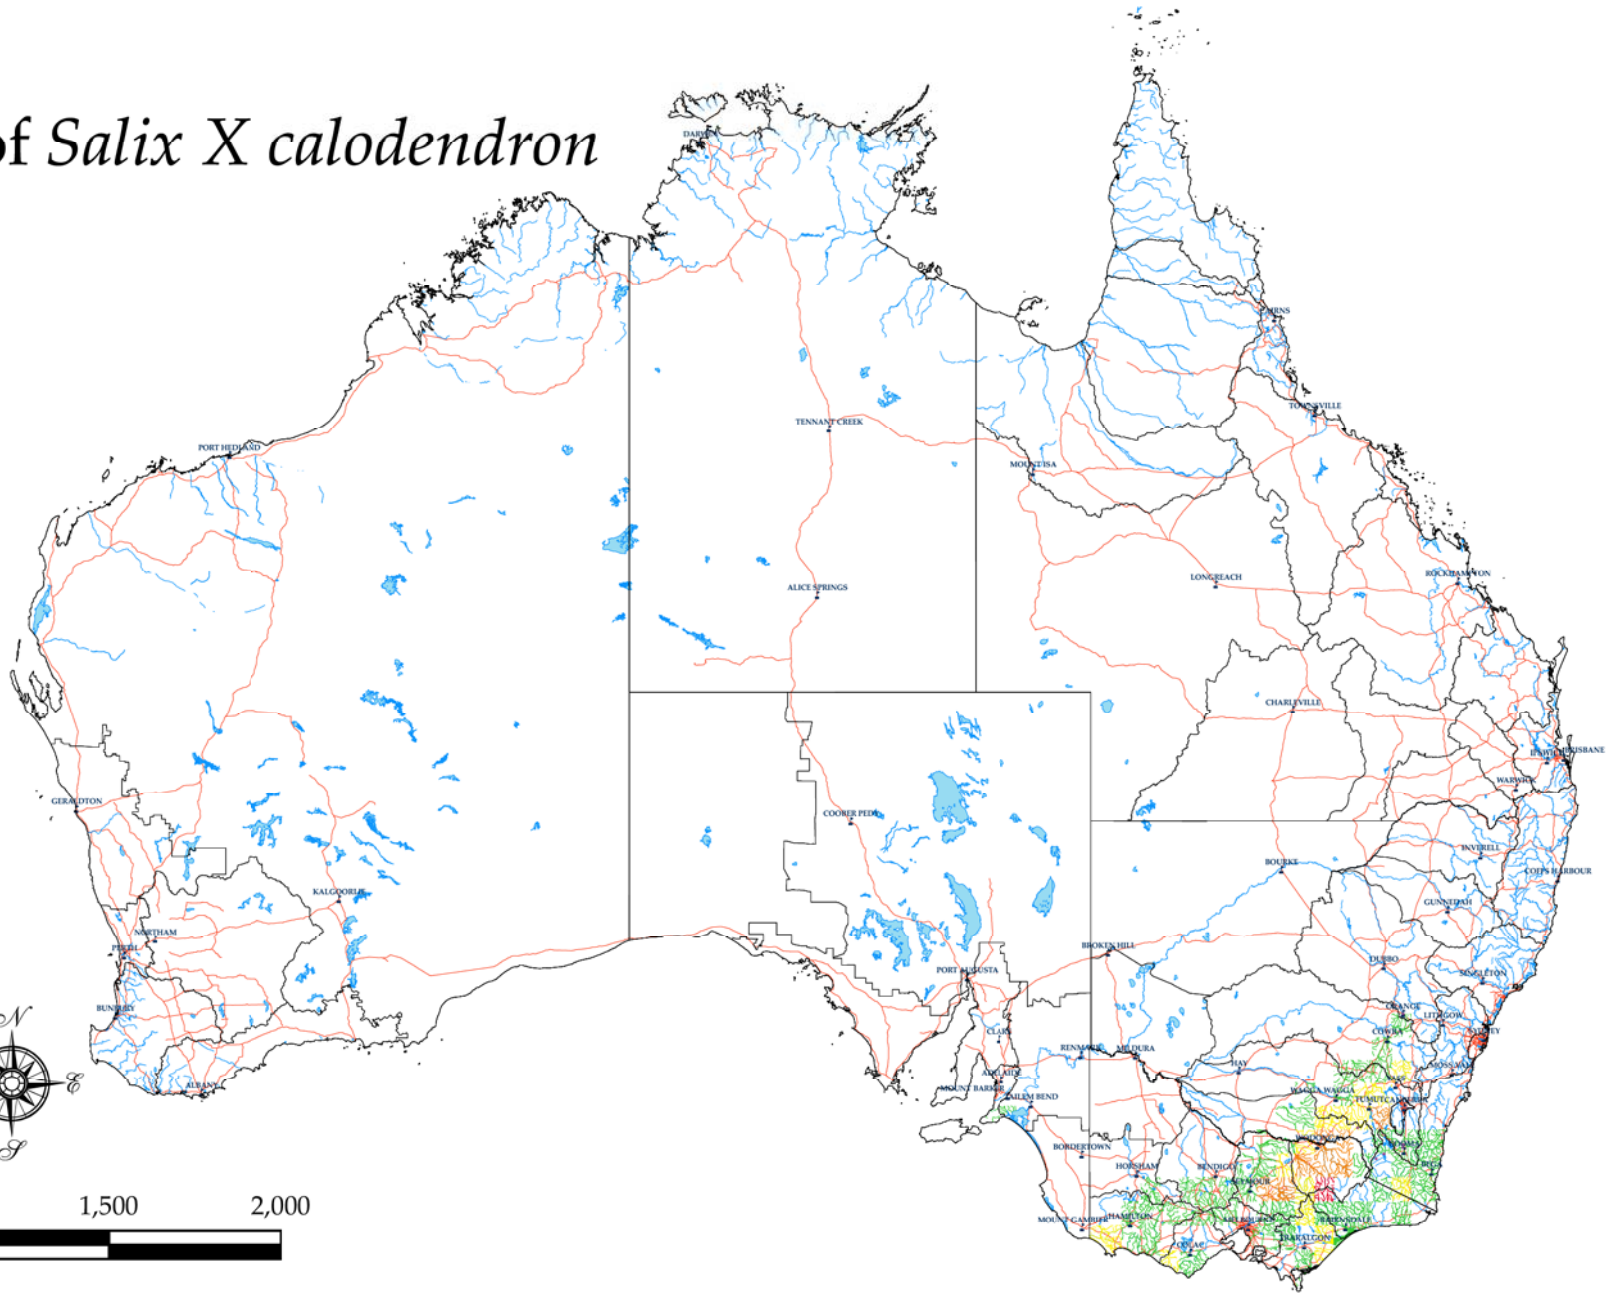

Distribution of *Salix X calodendron*

Present distribution
Salix X calodendron

Potential distribution
Climatic suitability
Very High Moderate
High Likely

Geographic data
Waterways Roads
Waterbodies Towns

Produced on behalf of
The National Willows Taskforce by
Victorian Department of Primary Industries

Base data from Geosciences Australia
Salix distribution sourced by the
National Willows Taskforce
© The State of Victoria,
Department of Primary Industries, 2008.

Disclaimer:
This publication may be of assistance to you
but the State of Victoria and its employees do
not guarantee that the publication is without
flaw of any kind or is wholly appropriate for
your particular purposes and therefore disclaims
all liability for any error, loss or other
consequence which may arise from you relying
on any information in this publication.

Supported by the State Government of Victoria