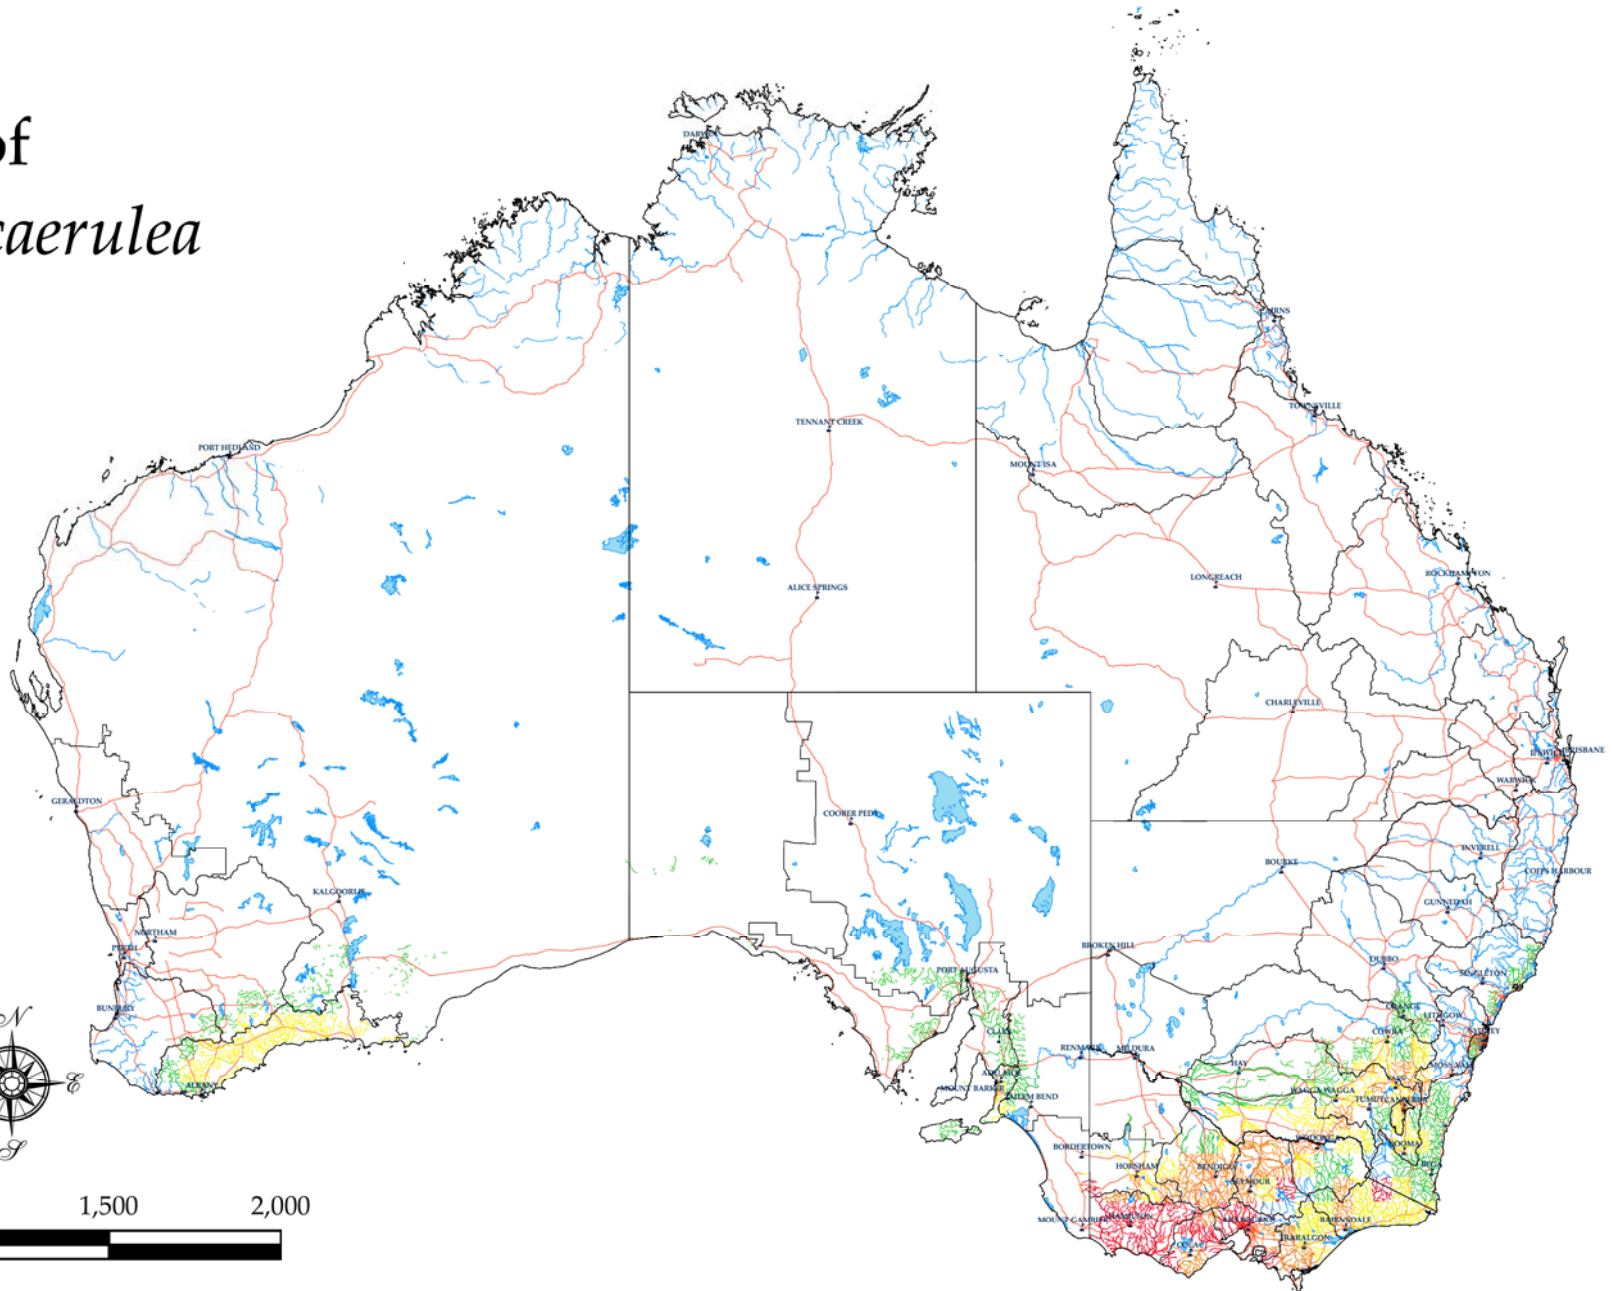

Distribution of *Salix alba* var. *caerulea*

Potential distribution
Climatic suitability

Very High	Moderate
High	Likely

Geographic data

Waterways	Roads
Waterbodies	Towns

Produced on behalf of
 The National Willows Taskforce by
 Victorian Department of Primary Industries

Base data from Geosciences Australia
 Salix distribution sourced by the
 National Willows Taskforce
 © The State of Victoria,
 Department of Primary Industries, 2008.

Disclaimer:
 This publication may be of assistance to you
 but the State of Victoria and its employees do
 not guarantee that the publication is without
 flaw of any kind or is wholly appropriate for
 your particular purposes and therefore disclaims
 all liability for any error, loss or other
 consequence which may arise from you relying
 on any information in this publication.