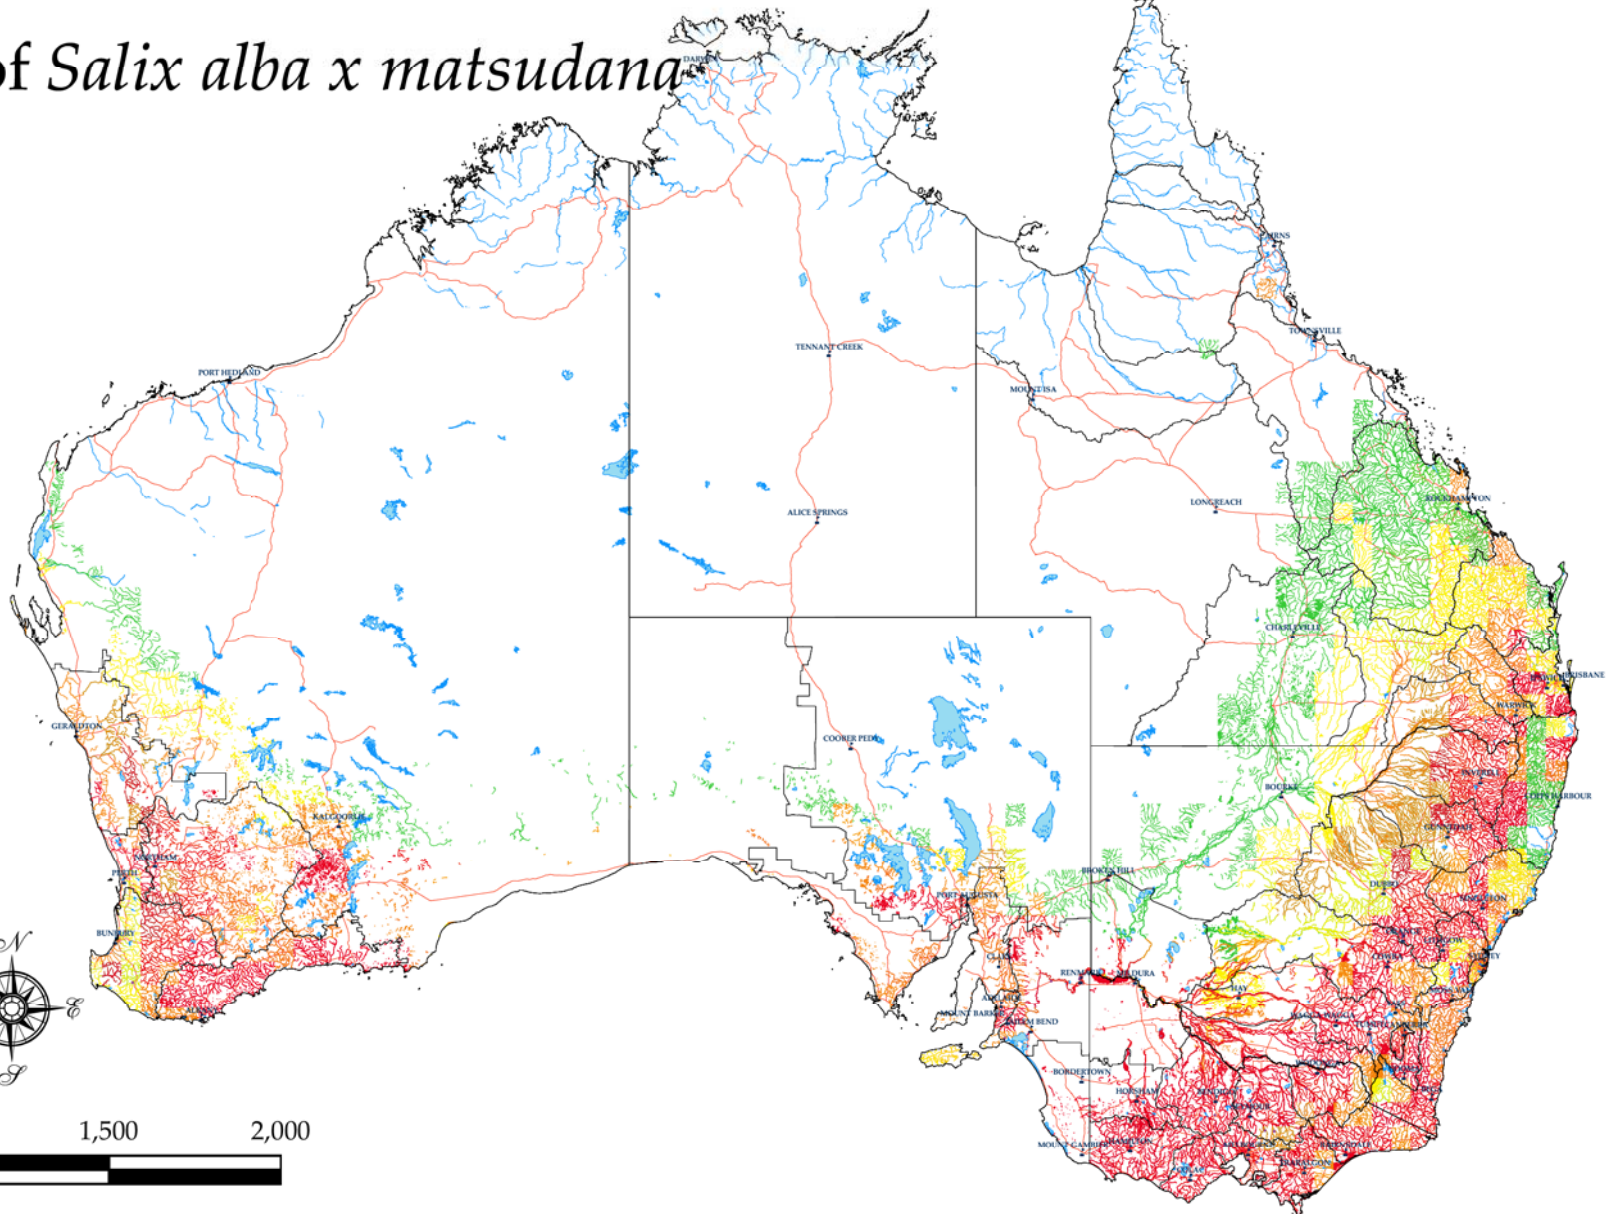

Distribution of *Salix alba x matsudana*

Present distribution
Salix alba x matsudana

Potential distribution
Climatic suitability
Very High Moderate
High Likely

Geographic data
Waterways Roads
Waterbodies Towns

Produced on behalf of
The National Willows Taskforce by
Victorian Department of Primary Industries

Base data from Geosciences Australia
Salix distribution sourced by the
National Willows Taskforce
© The State of Victoria,
Department of Primary Industries, 2008.

Disclaimer:
This publication may be of assistance to you
but the State of Victoria and its employees do
not guarantee that the publication is without
flaw of any kind or is wholly appropriate for
your particular purposes and therefore disclaims
all liability for any error, loss or other
consequence which may arise from you relying
on any information in this publication.

Supported by the State Government of Victoria