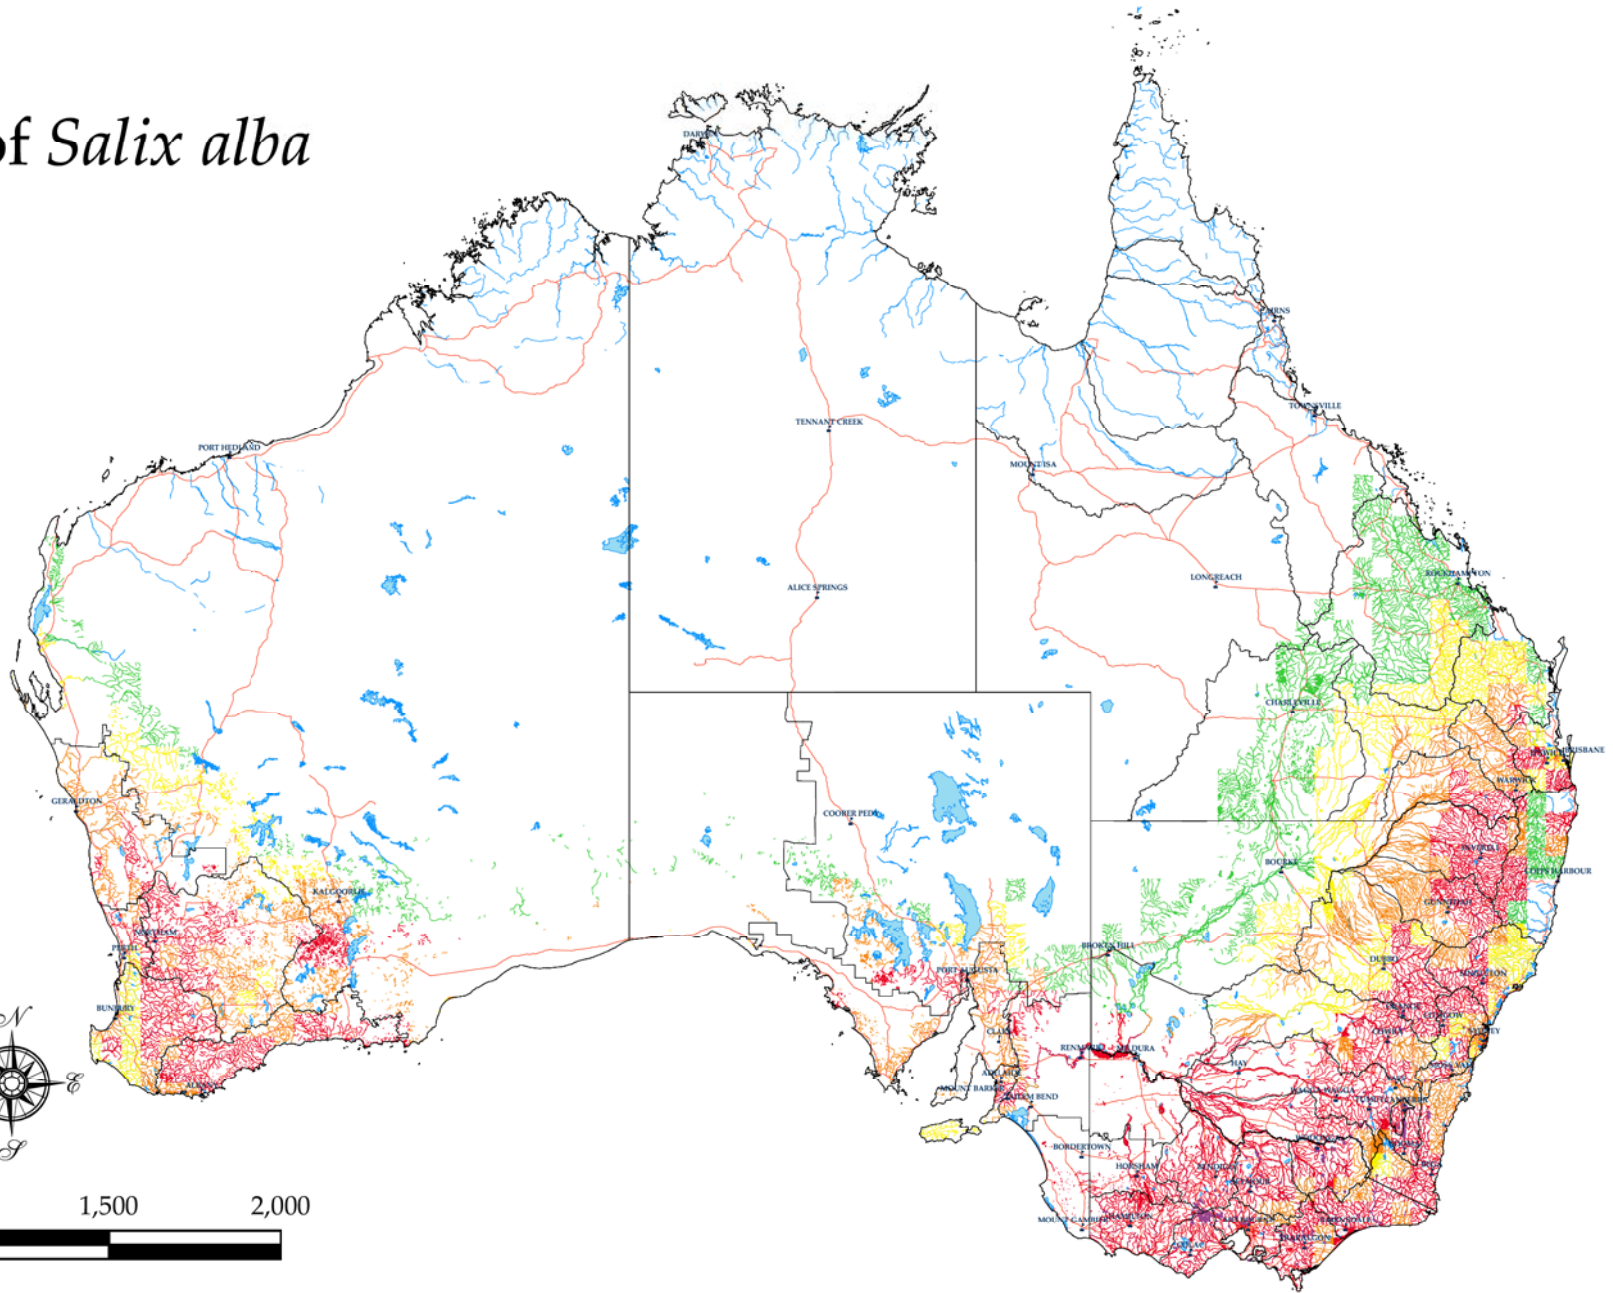

Distribution of *Salix alba*

Present distribution
 *Salix alba*

Potential distribution
Climatic suitability
 Very High  Moderate
 High  Likely

Geographic data
 Waterways  Roads
 Waterbodies  Towns

Produced on behalf of
 The National Willows Taskforce by
 Victorian Department of Primary Industries

Base data from Geosciences Australia
 Salix distribution sourced by the
 National Willows Taskforce
 © The State of Victoria,
 Department of Primary Industries, 2008.

Disclaimer:
 This publication may be of assistance to you
 but the State of Victoria and its employees do
 not guarantee that the publication is without
 flaw of any kind or is wholly appropriate for
 your particular purposes and therefore disclaims
 all liability for any error, loss or other
 consequence which may arise from you relying
 on any information in this publication.