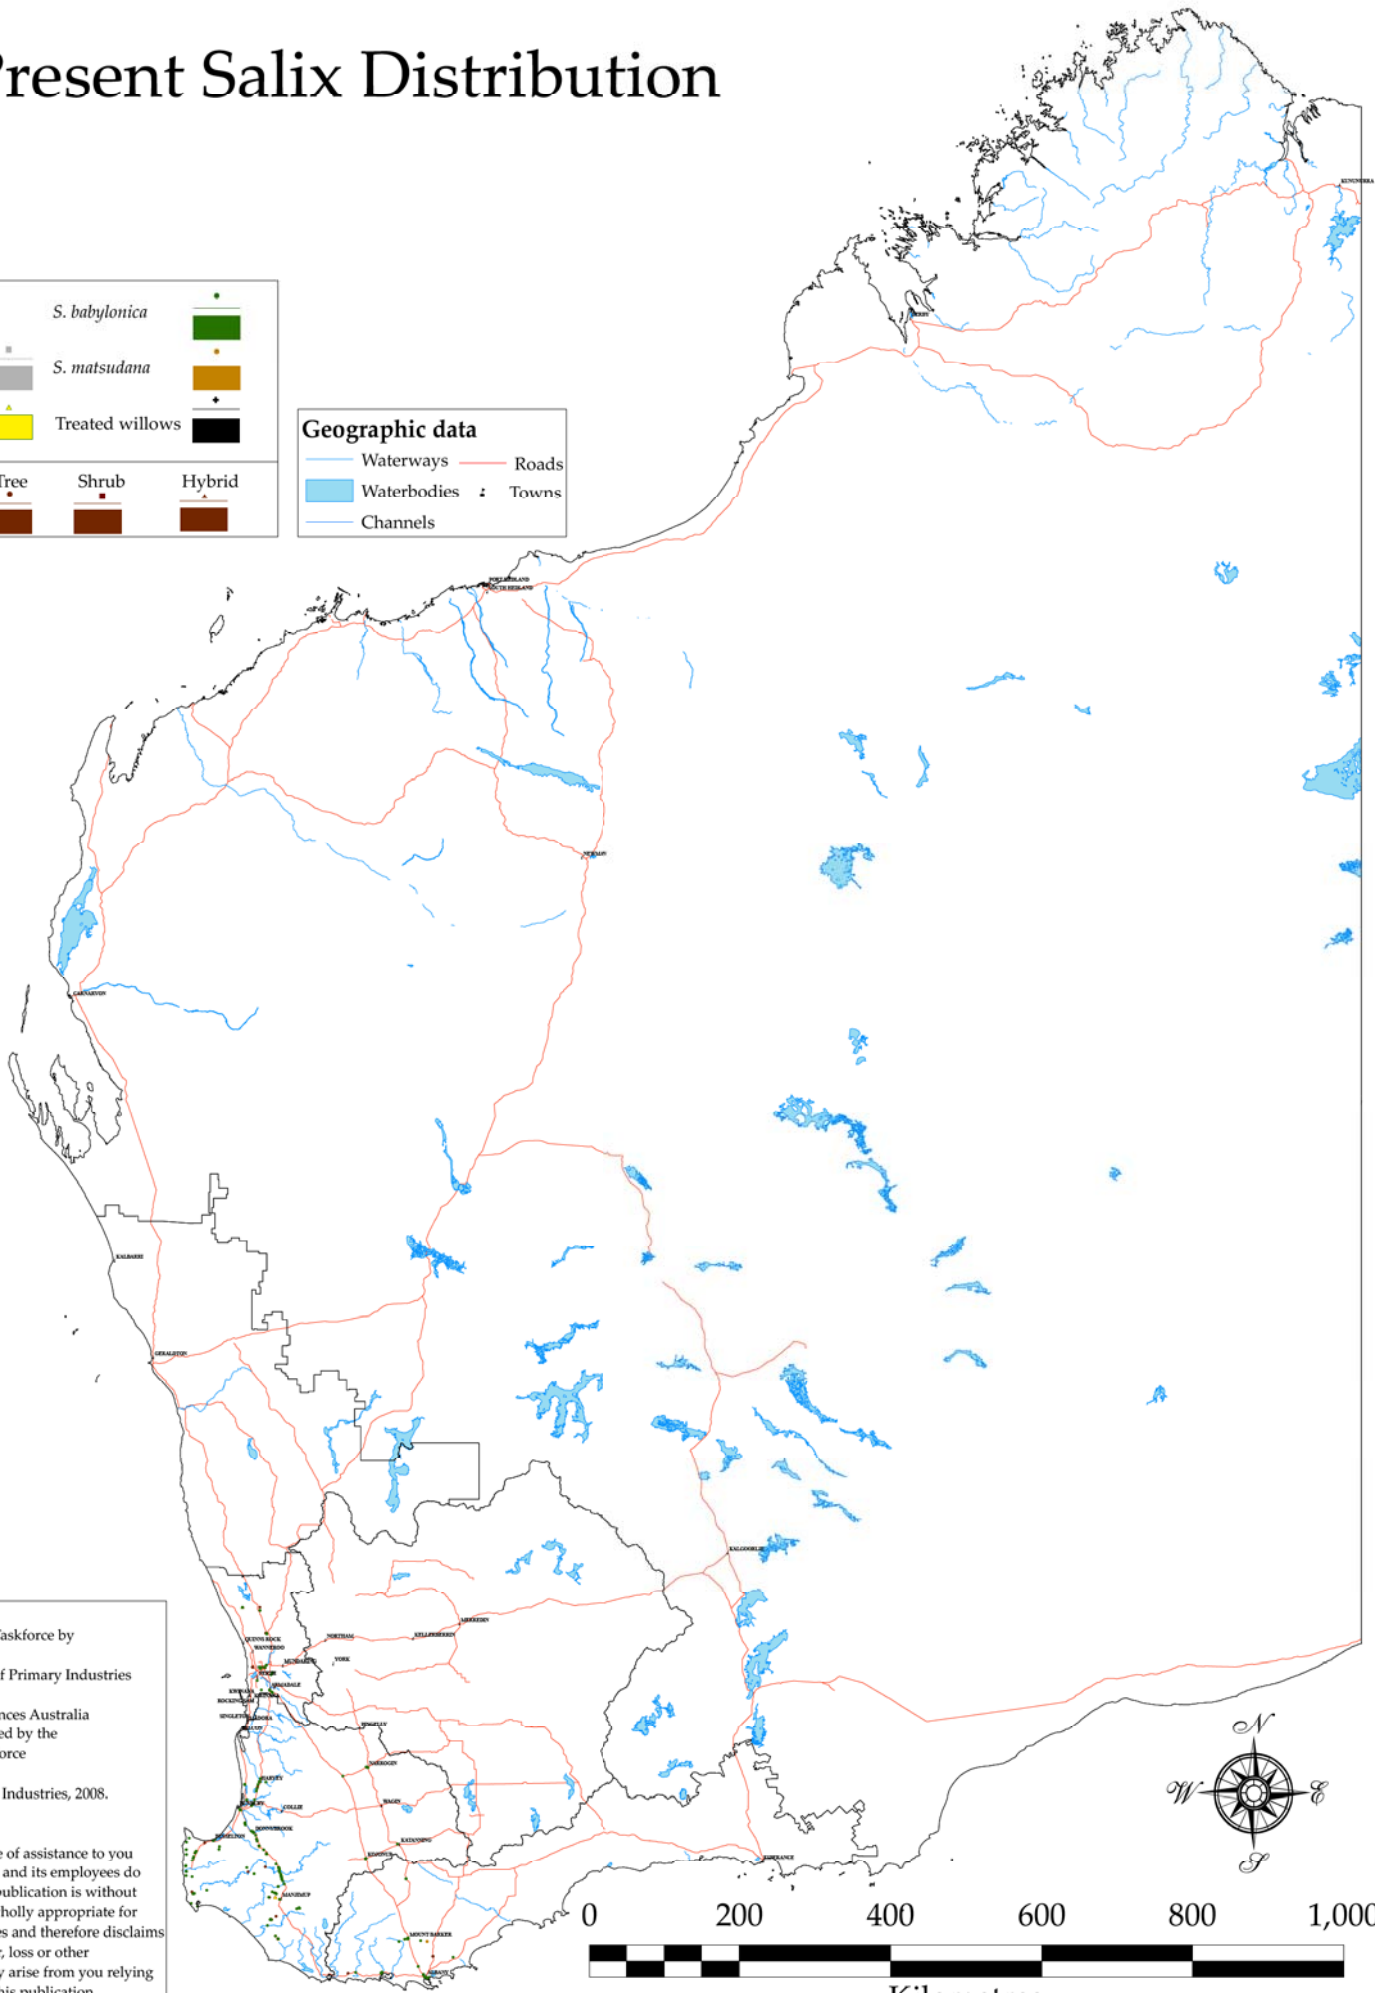

Present Salix Distribution

Salix taxa	<i>S. babylonica</i>		
<i>S. cinerea</i>	<i>S. matsudana</i>		
<i>S. X sepulcralis</i>	Treated willows		
<i>Salix spp.</i>	Tree	Shrub	Hybrid
			

Geographic data	
	Waterways
	Roads
	Waterbodies
	Towns
	Channels

Produced on behalf of
The National Willows Taskforce by
Victorian Department of Primary Industries

Base data from Geosciences Australia
Salix distribution sourced by the
National Willows Taskforce
© The State of Victoria,
Department of Primary Industries, 2008.