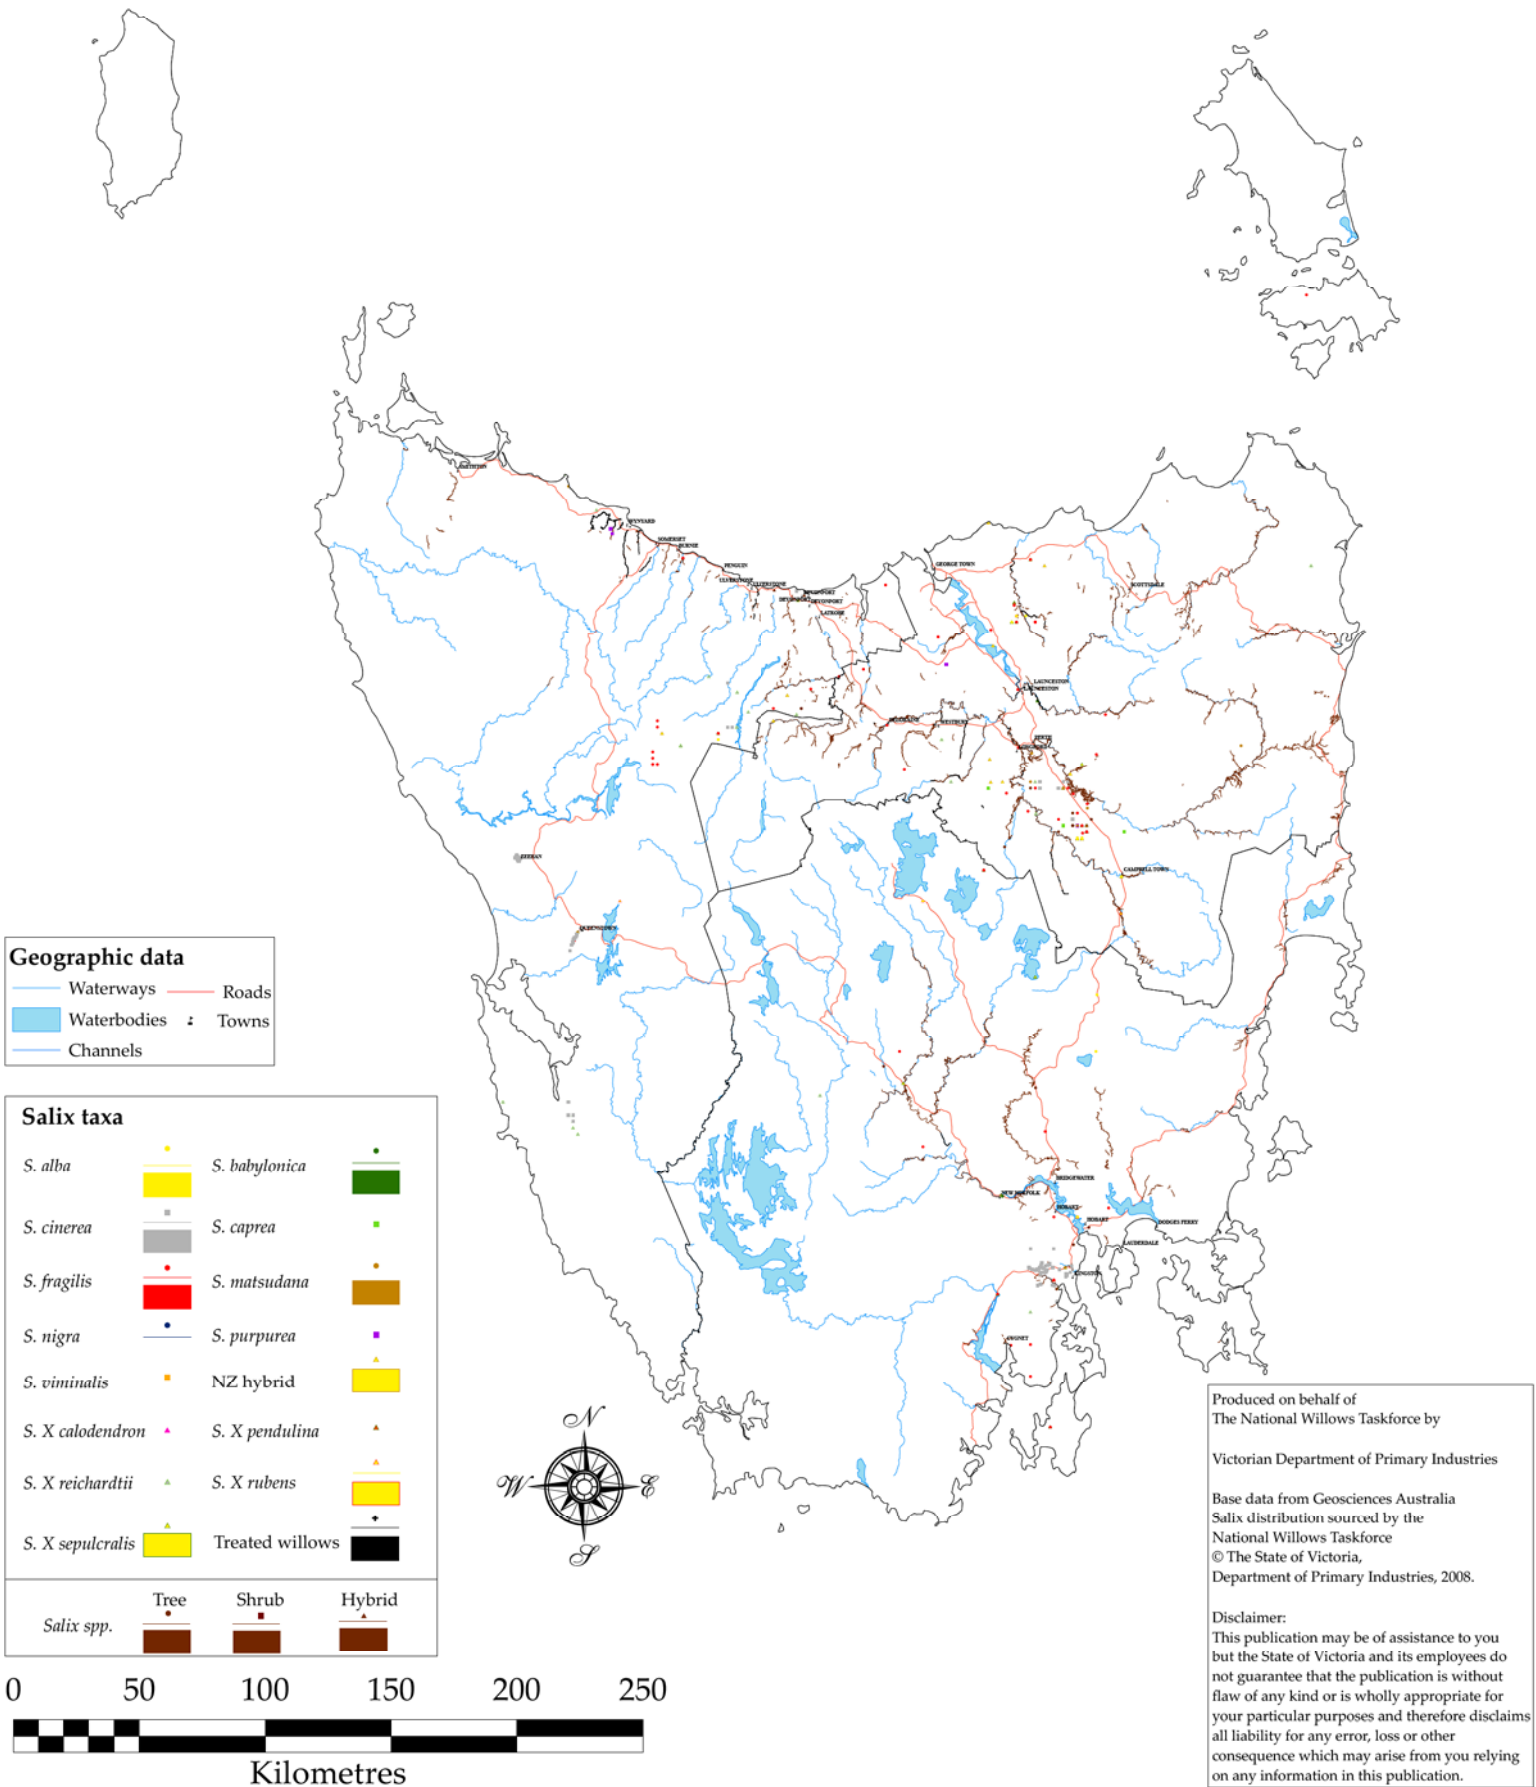

Present Salix Distribution

Produced on behalf of
The National Willows Taskforce by
Victorian Department of Primary Industries

Base data from Geosciences Australia
Salix distribution sourced by the
National Willows Taskforce
© The State of Victoria,
Department of Primary Industries, 2008.