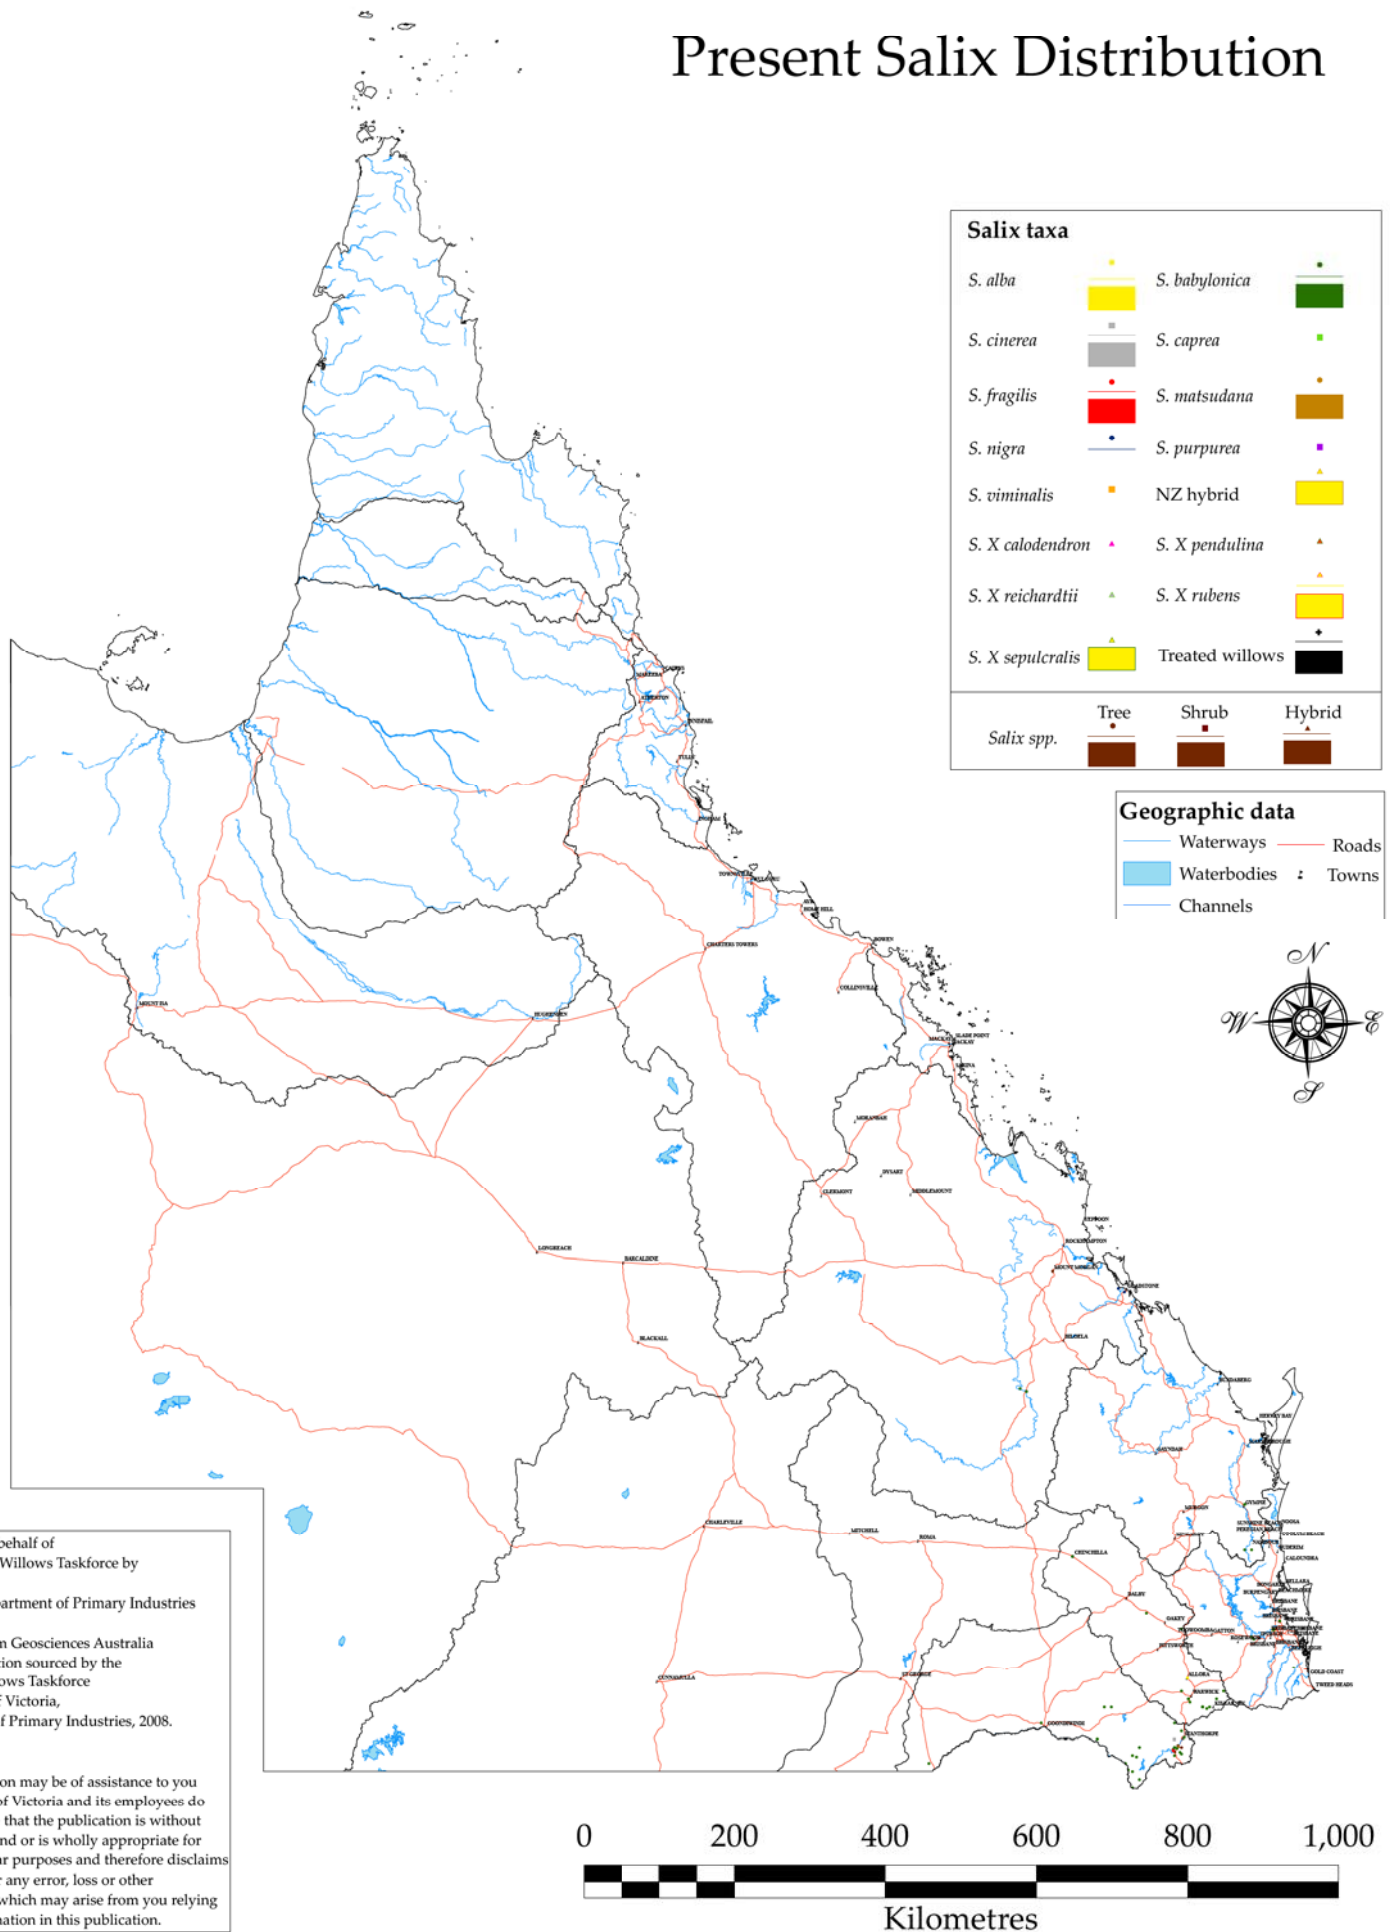

# Present Salix Distribution

Produced on behalf of  
The National Willows Taskforce by

Victorian Department of Primary Industries

Base data from Geosciences Australia  
Salix distribution sourced by the  
National Willows Taskforce  
© The State of Victoria,  
Department of Primary Industries, 2008.