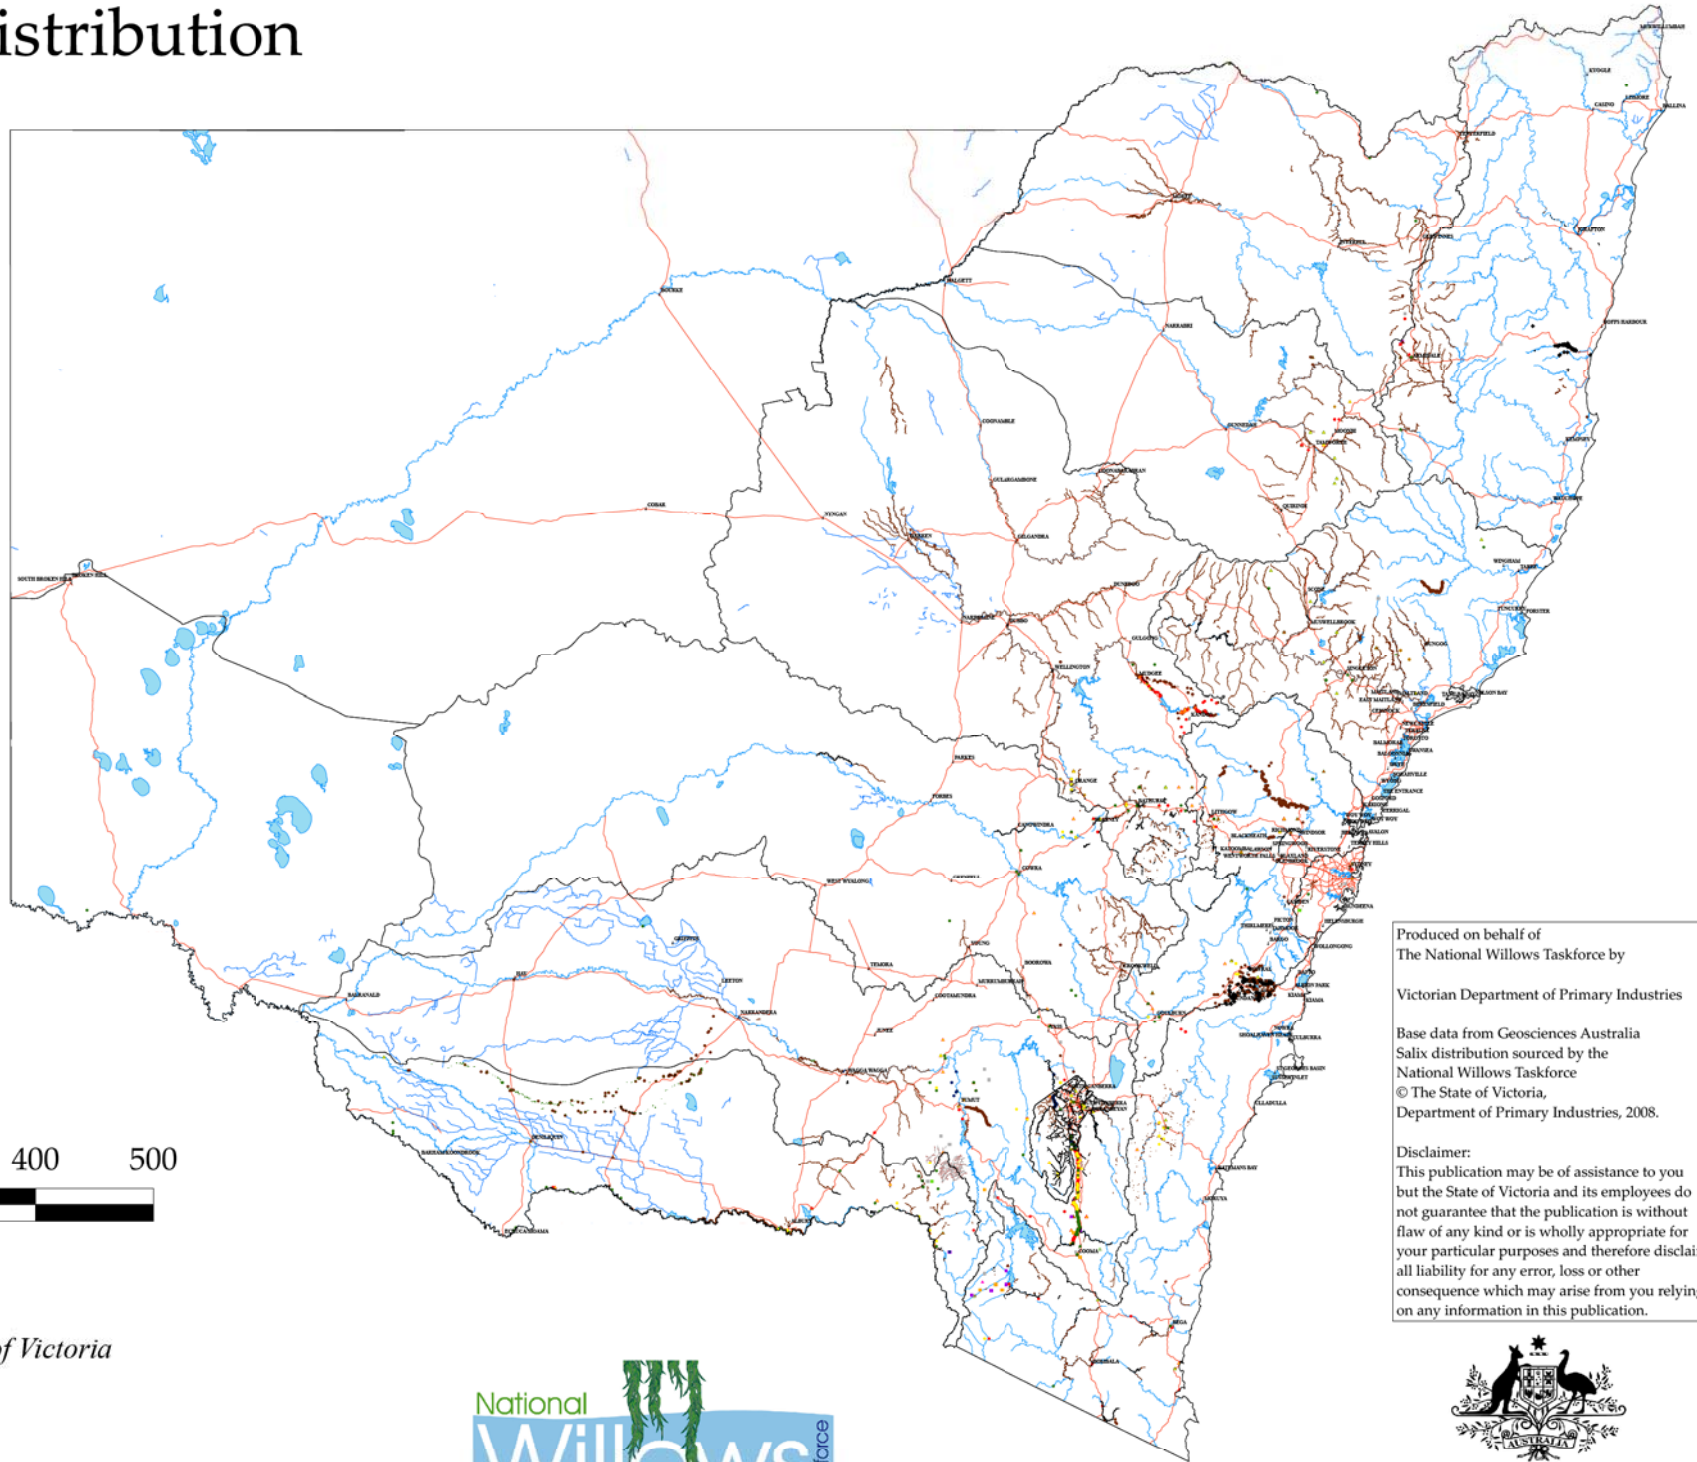

Present Salix Distribution

Produced on behalf of
The National Willows Taskforce by
Victorian Department of Primary Industries

Base data from Geosciences Australia
Salix distribution sourced by the
National Willows Taskforce
© The State of Victoria,
Department of Primary Industries, 2008.