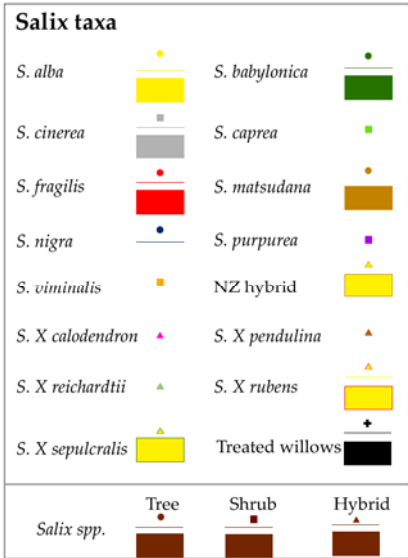

Present Salix Distribution

Produced on behalf of
The National Willows Taskforce by
Victorian Department of Primary Industries

Base data from Geosciences Australia
Salix distribution sourced by the
National Willows Taskforce
© The State of Victoria,
Department of Primary Industries, 2008.