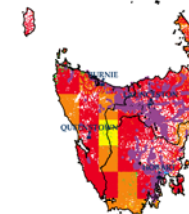

Kilometres

Supported by the State Government of Victoria

Australian Government