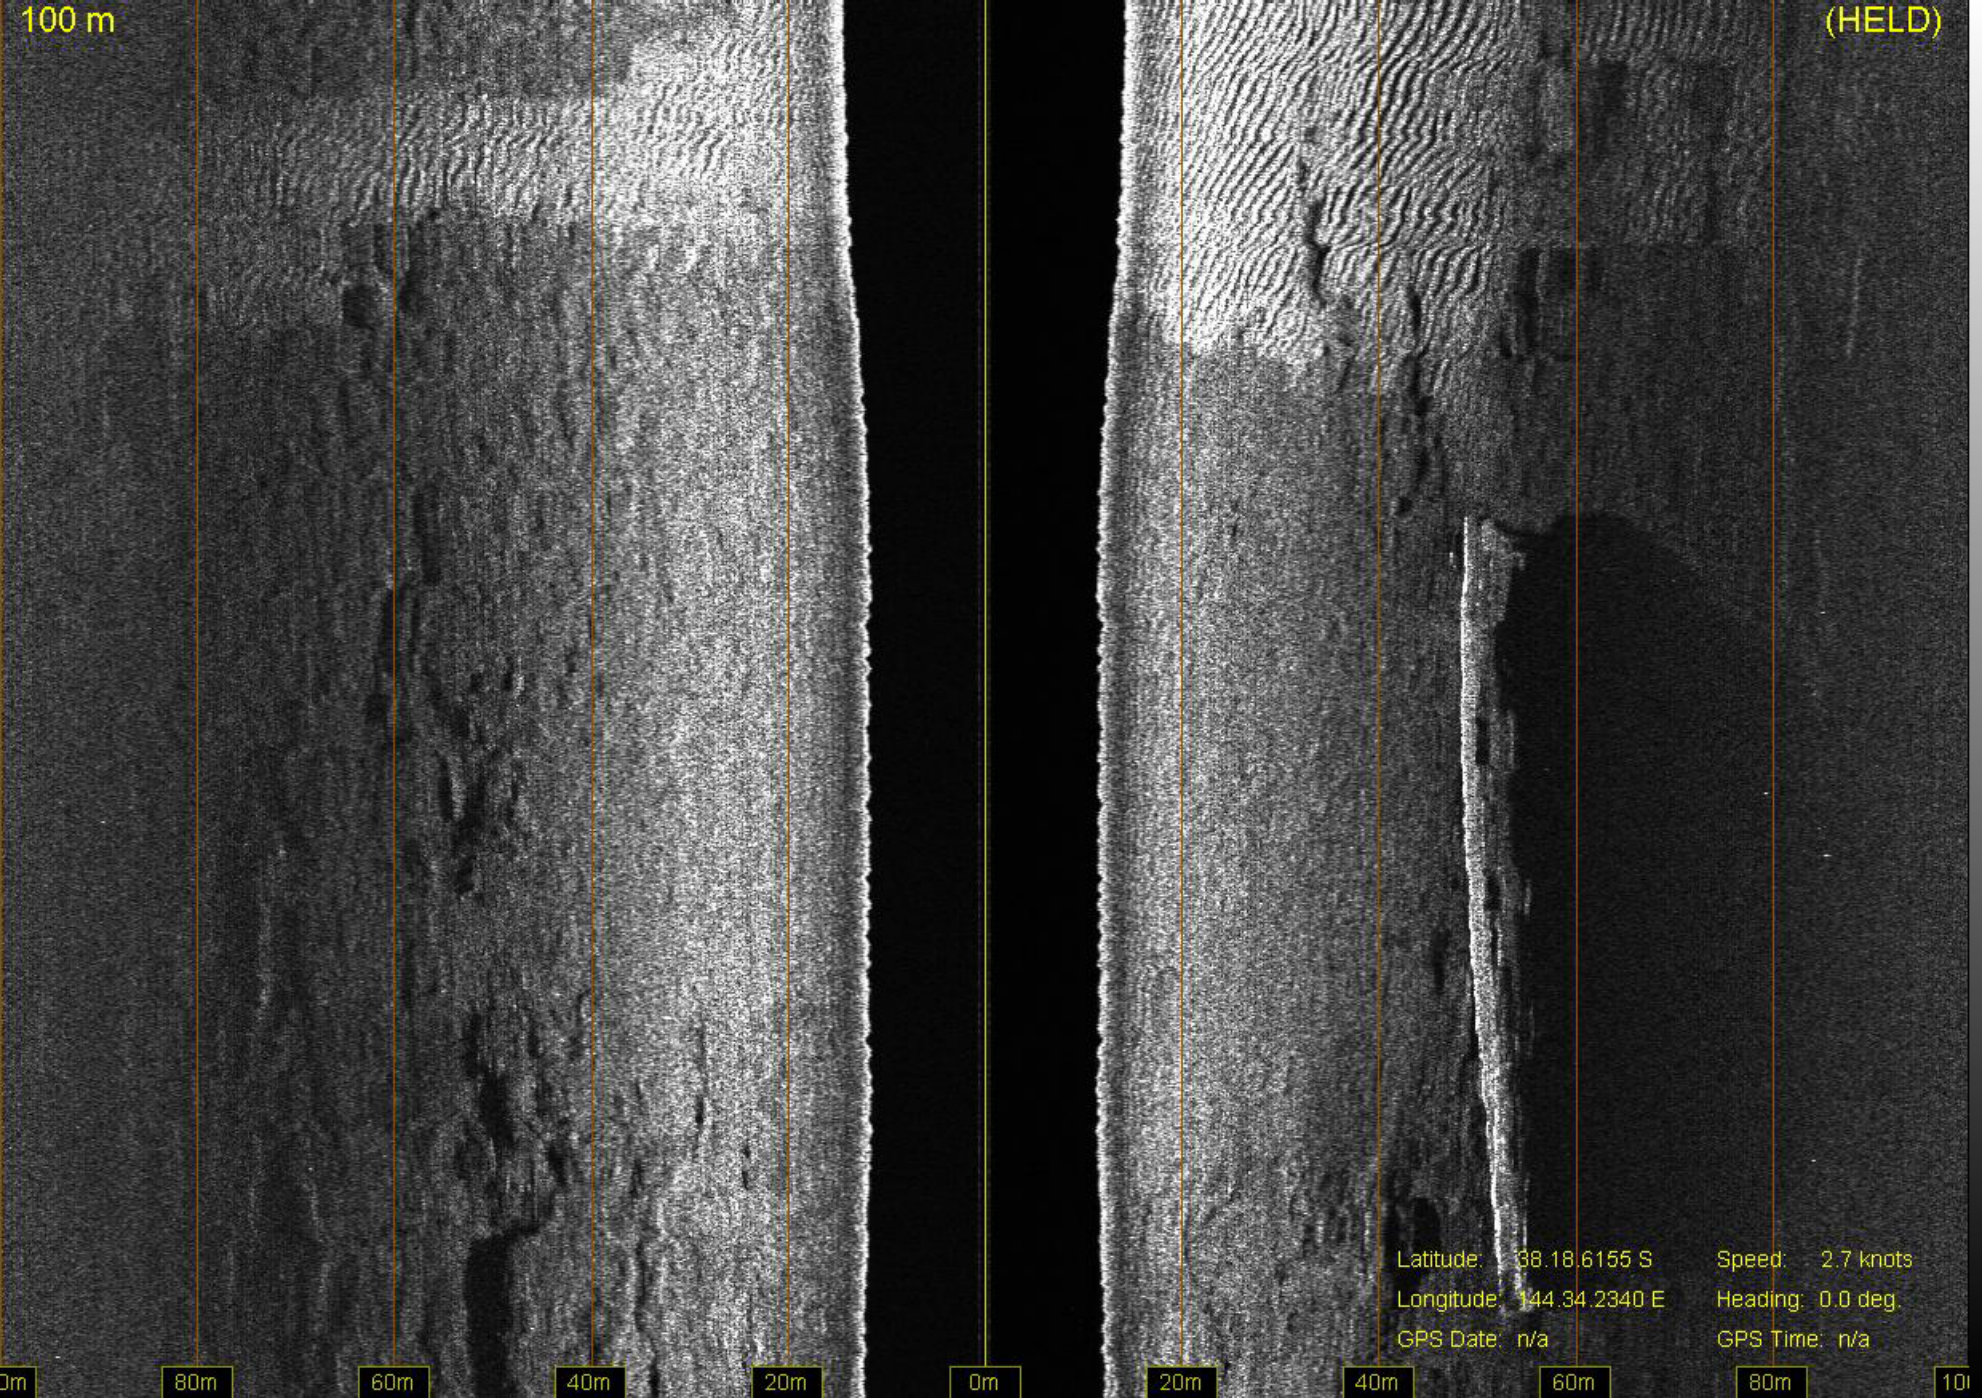

100 m

(HELD)

0m

80m

60m

40m

20m

0m

20m

40m

60m

80m

100m

Latitude: 38.18.6155 S
Longitude: 144.34.2340 E
GPS Date: n/a

Speed: 2.7 knots
Heading: 0.0 deg.
GPS Time: n/a