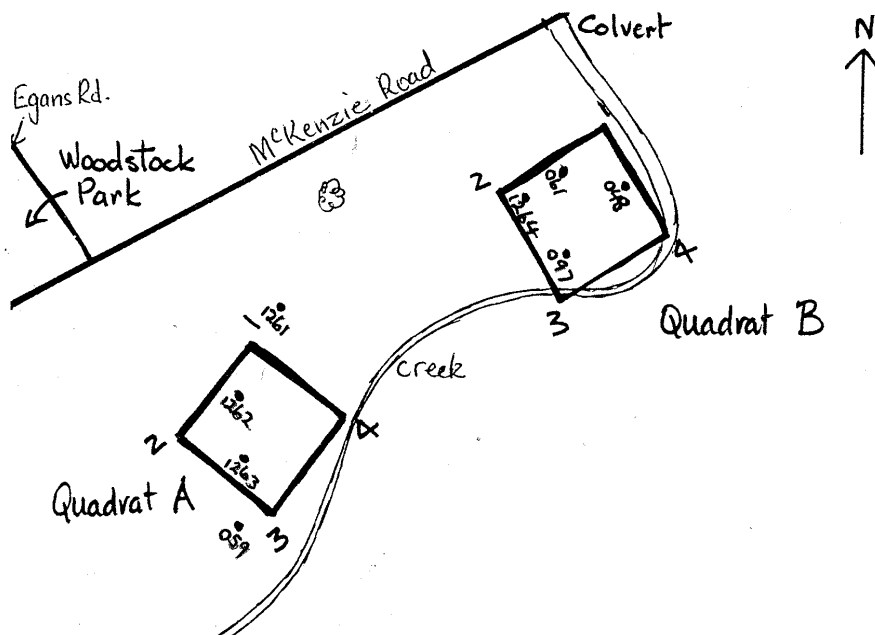

## Site Map for Merin Merin Swamp

General location map of site. (gridlines are one kilometer apart)

Mudmap showing quadrat location. (Not to scale.)

## Site Map for Jennings Bushland Reserve

General location map of site. (gridlines are one kilometer apart)

Mudmap showing quadrat location. (Not to scale.)

## Site Map for Woodstock Bushland Reserve

General location map of site. (gridlines are one kilometer apart)

Mudmap showing quadrat location. (Not to scale.)

## Site Map for Tang Tang Swamp

General location map of site. (gridlines are one kilometer apart)

Mudmap showing quadrat location. (Not to scale.)