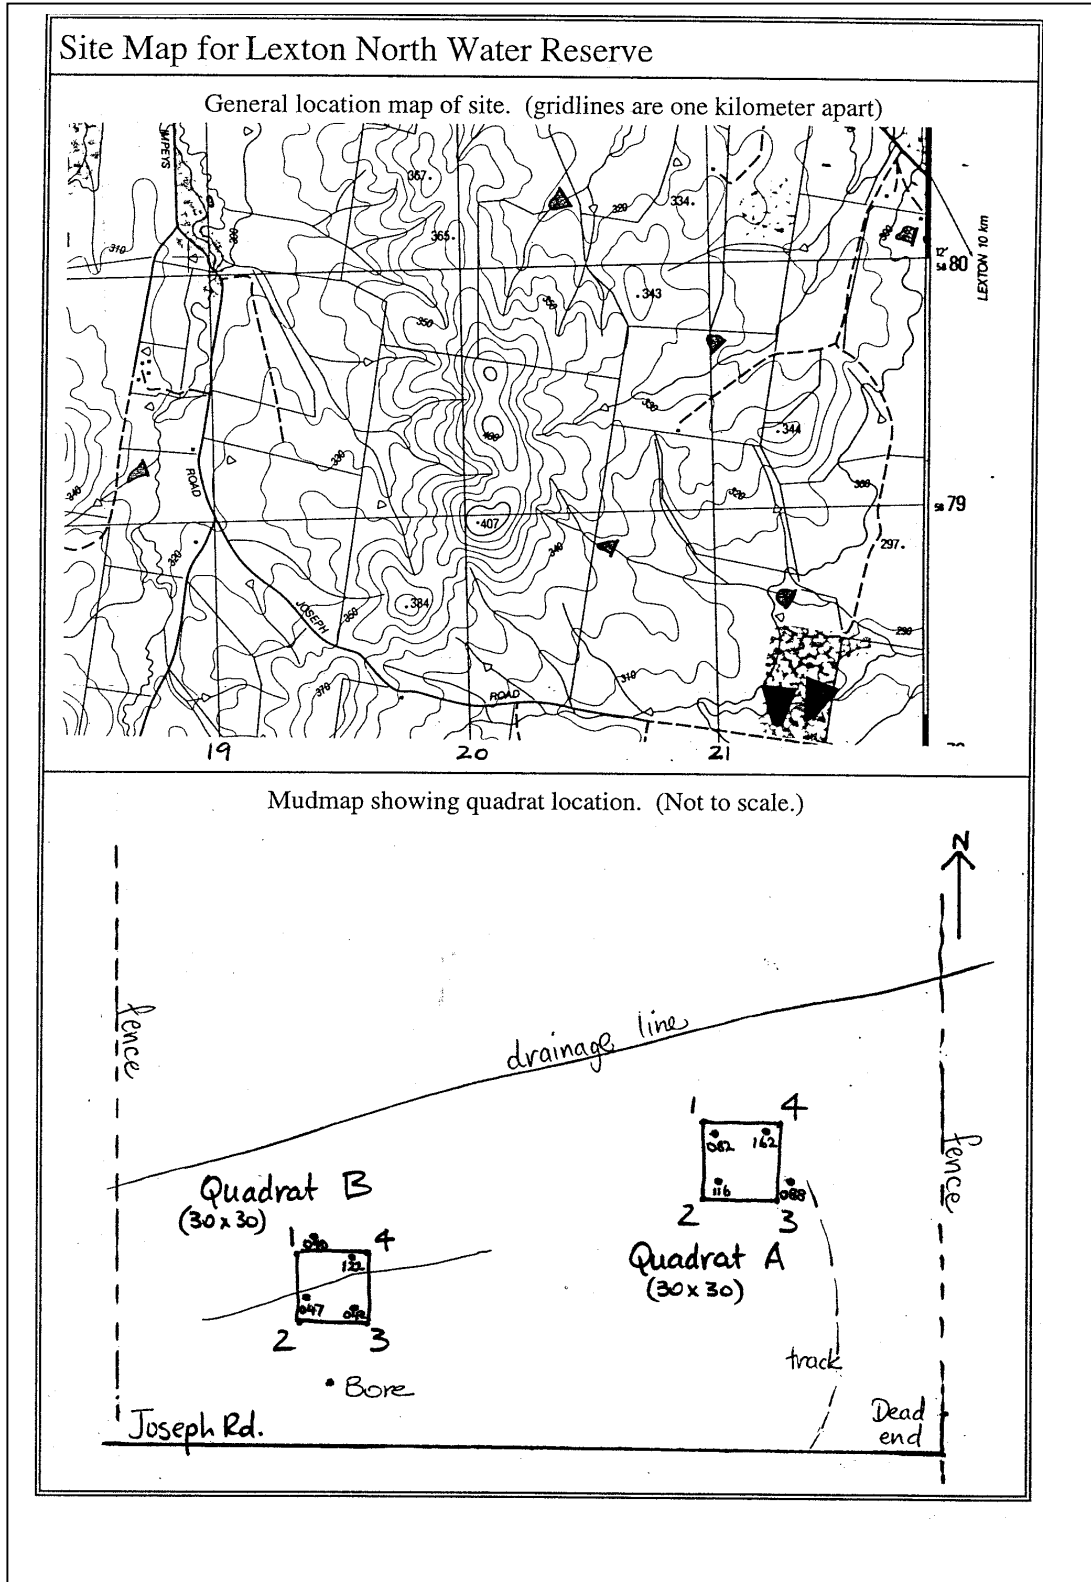

8.13 Loddon Sites

Lexton North Water Reserve