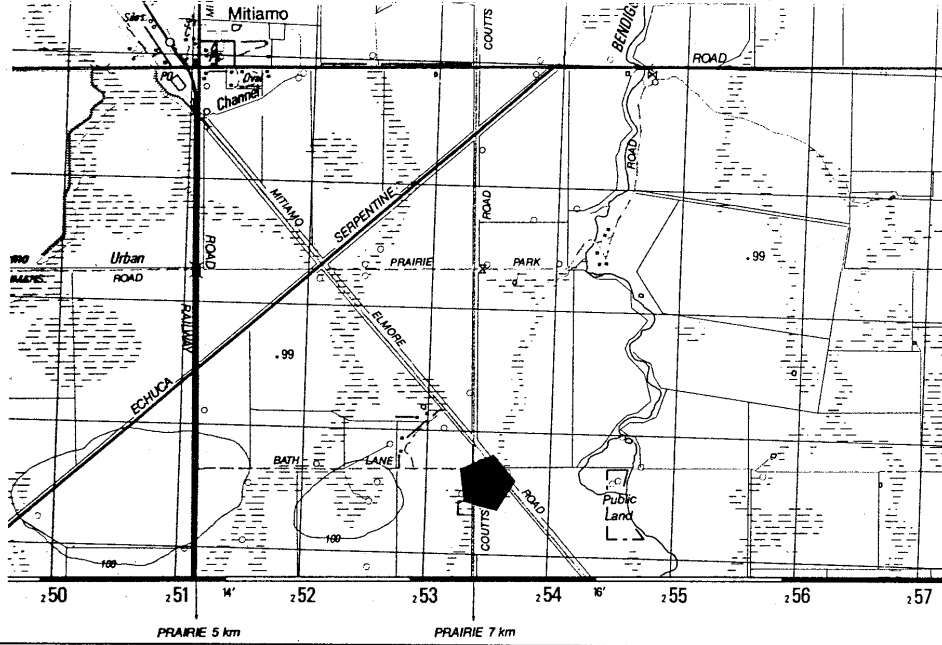

Elmore-Mitiamo Roadside Reserve

Site Map for Elmore-Mitiamo Roadside Reserve

General location map of site. (gridlines are one kilometer apart)