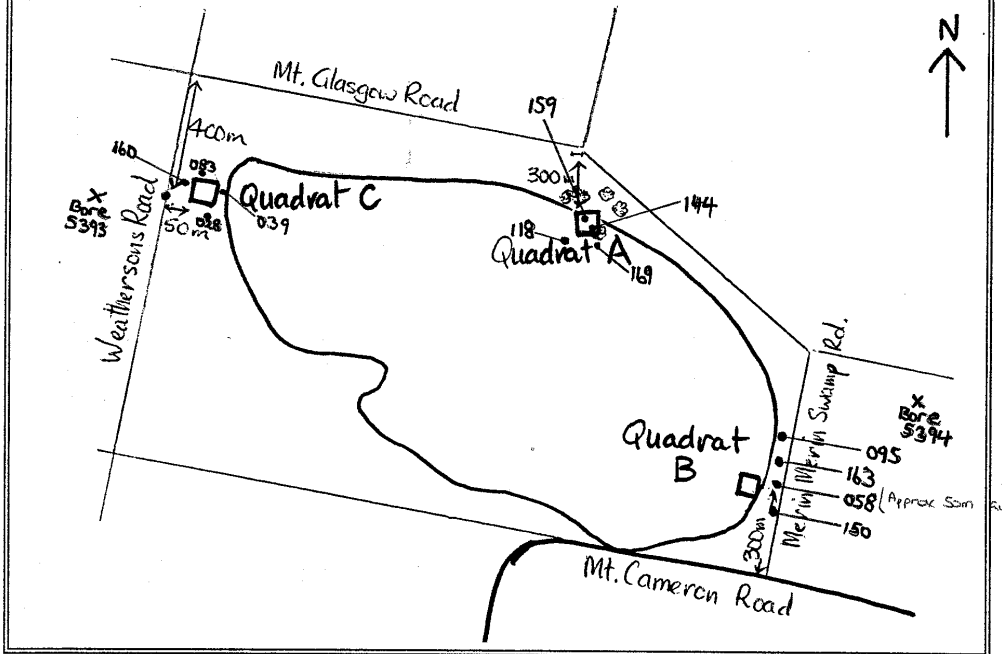

## Site Map for Merin Merin Swamp

General location map of site. (gridlines are one kilometer apart)

Mudmap showing quadrat location. (Not to scale.)

## Site Map for Woodstock Bushland Reserve

General location map of site. (gridlines are one kilometer apart)

Mudmap showing quadrat location. (Not to scale.)

## Site Map for Tang Tang Swamp

General location map of site. (gridlines are one kilometer apart)

Mudmap showing quadrat location. (Not to scale.)

## Site Map for Elmore-Mitiamo Roadside Reserve

General location map of site. (gridlines are one kilometer apart)

Mudmap showing quadrat location. (Not to scale.)