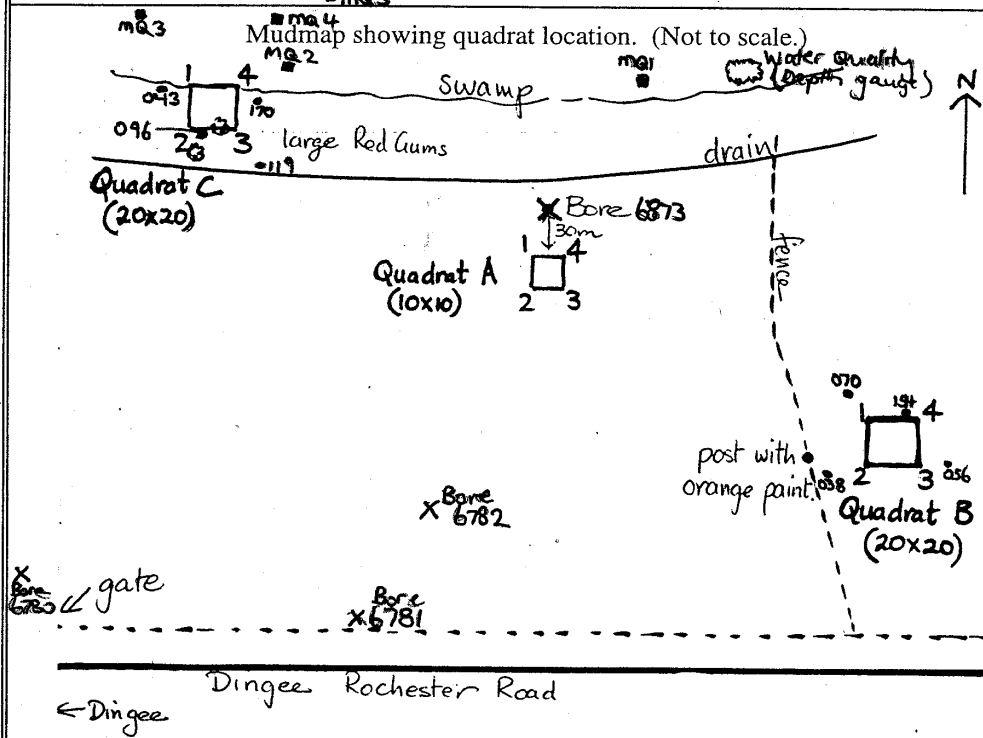

## Site Map for Merin Merin Swamp

General location map of site. (gridlines are one kilometer apart)

Mudmap showing quadrat location. (Not to scale.)

## Site Map for Jennings Bushland Reserve

General location map of site. (gridlines are one kilometer apart)

Mudmap showing quadrat location. (Not to scale.)

## Site Map for Woodstock Bushland Reserve

General location map of site. (gridlines are one kilometer apart)

Mudmap showing quadrat location. (Not to scale.)

## Site Map for Tang Tang Swamp

General location map of site. (gridlines are one kilometer apart)

Mudmap showing quadrat location. (Not to scale.)