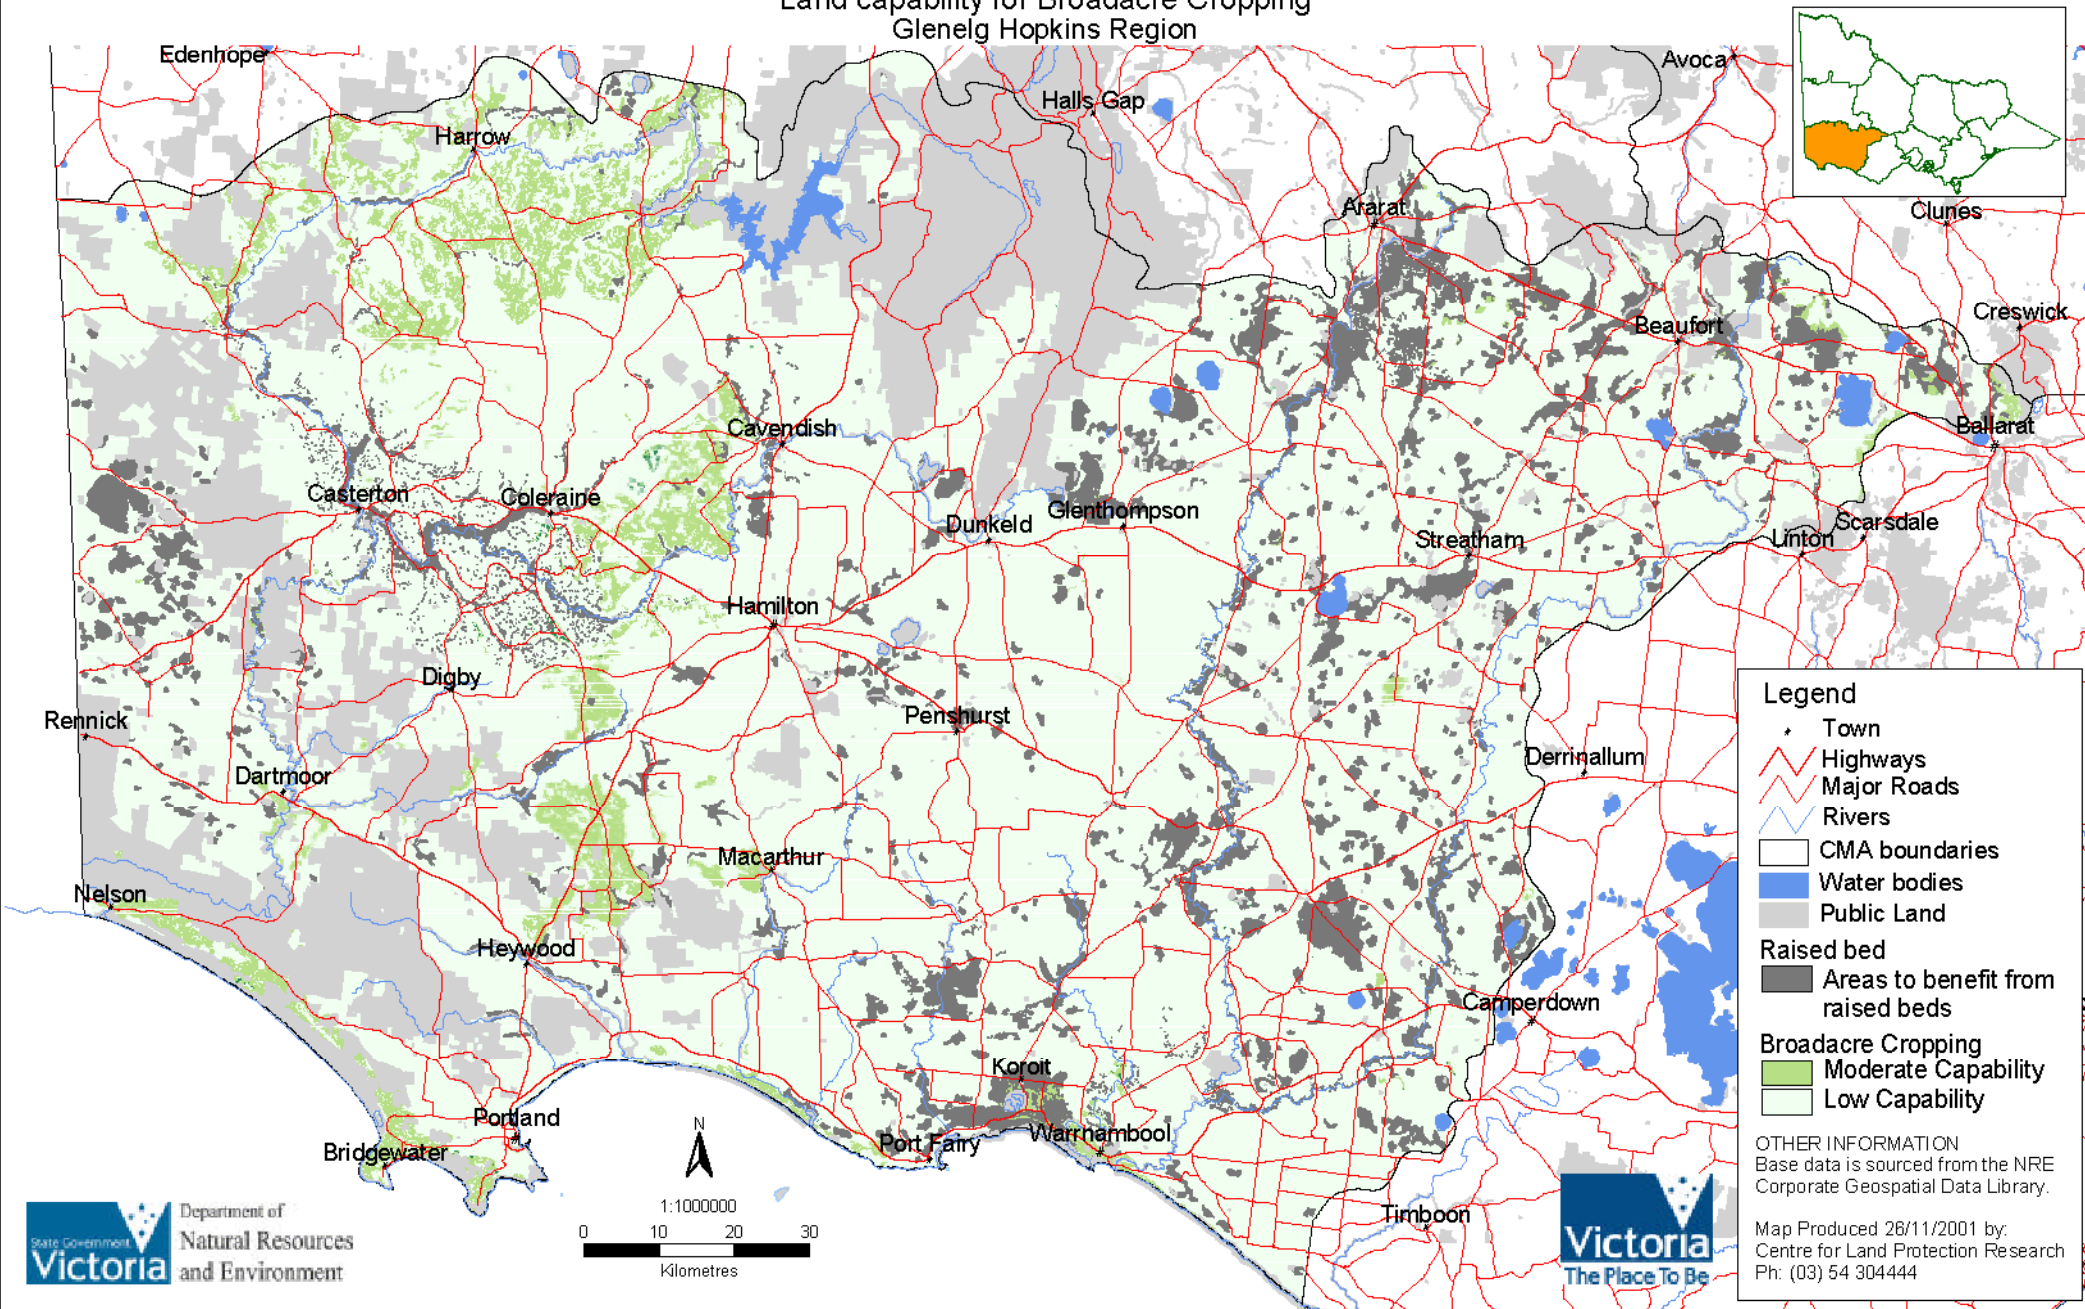

Land capability for Broadacre Cropping Glenelg Hopkins Region

Legend

- Town
- ⚡ Highways
- ⚡ Major Roads
- ⚡ Rivers
- CMA boundaries
- Water bodies
- Public Land

Raised bed

- Areas to benefit from raised beds

Broadacre Cropping

- Moderate Capability
- Low Capability

OTHER INFORMATION
 Base data is sourced from the NRE Corporate Geospatial Data Library.
 Map Produced 26/11/2001 by:
 Centre for Land Protection Research
 Ph: (03) 54 304444