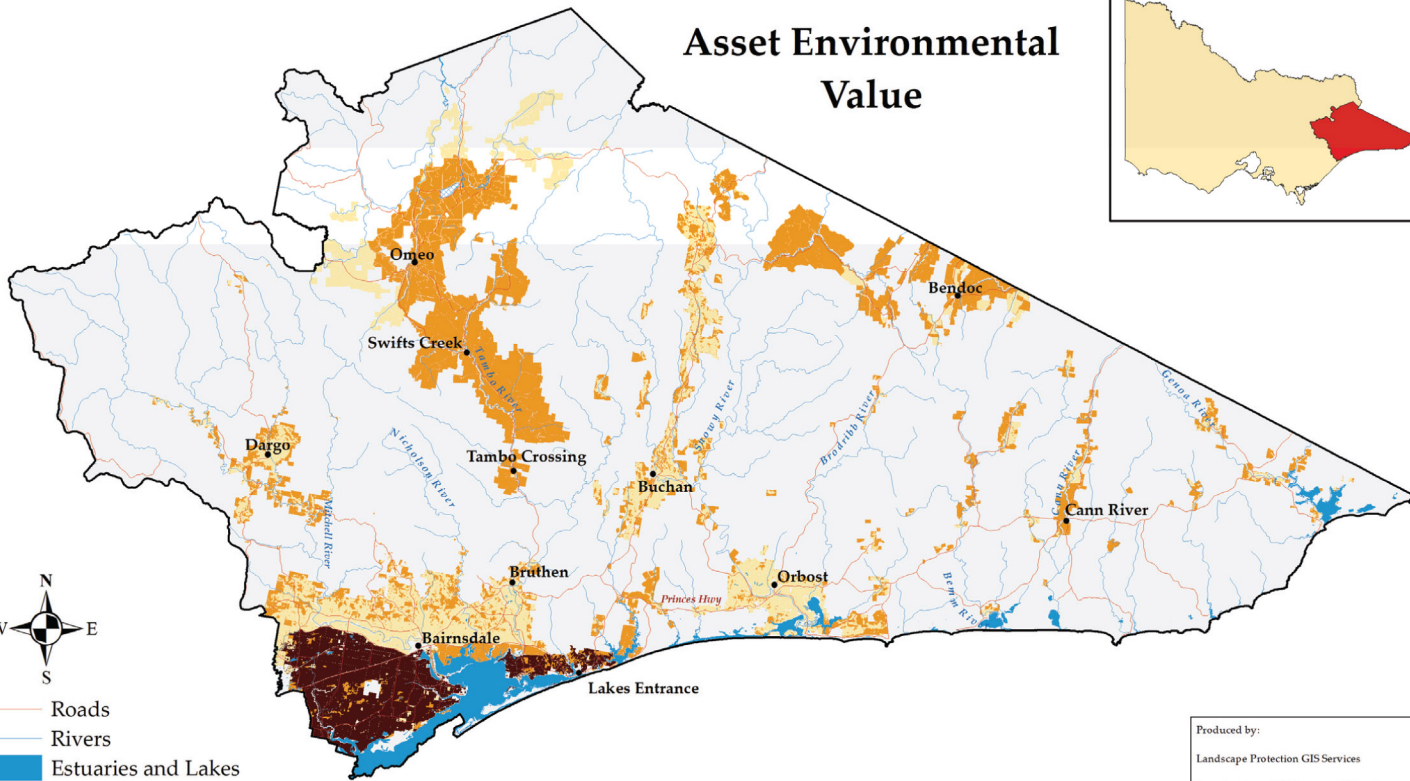

Asset Environmental Value