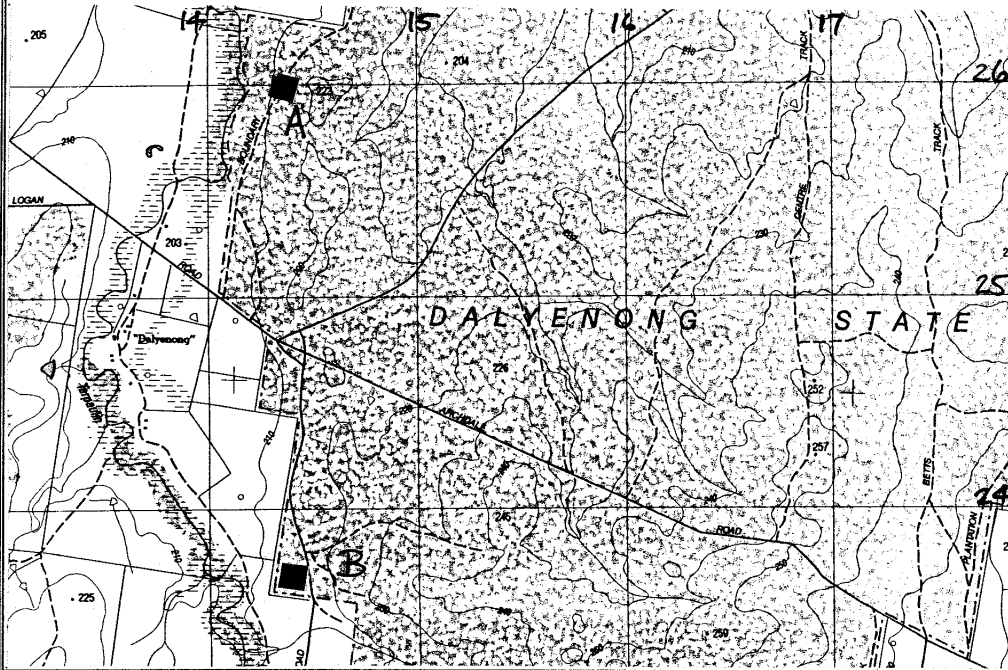

8.12 Avoca Sites

Archdale Water Reserve

Dalyenong Flora and Fauna Reserve

Site Map for Dalyenong Flora Reserve

General location map of site. (gridlines are one kilometer apart)

Mudmap showing quadrat location. (Not to scale.)

Porcupine Road Reserve

Site Map for Porcupine Road Bushland Reserve

General location map of site. (gridlines are one kilometer apart)

Mudmap showing quadrat location. (Not to scale.)

Lake Lalbert

Site Map for Lake Lalbert

General location map of site. (gridlines are one kilometer apart)

Mudmap showing quadrat location. (Not to scale.)

Repper Swamp

Site Map for Repper Swamp

General location map of site. (gridlines are one kilometer apart)

Mudmap showing quadrat location. (Not to scale.)