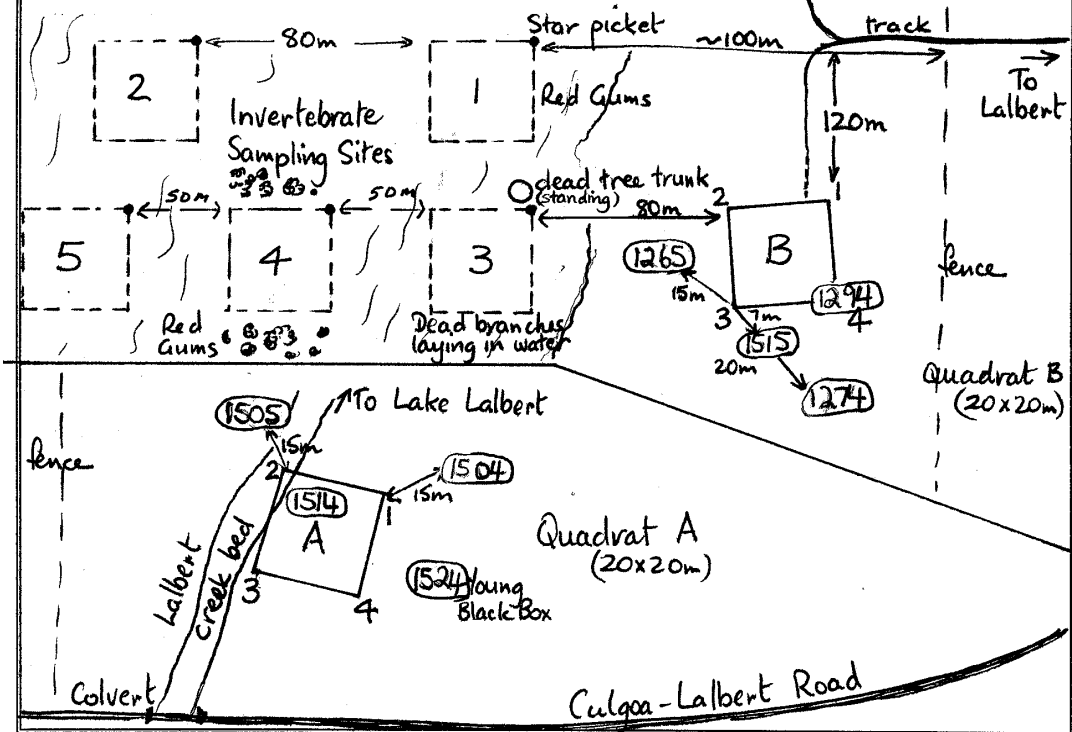

8.12 Avoca Sites

Archdale Water Reserve

Dalyenong Flora and Fauna Reserve

Site Map for Dalyenong Flora Reserve

General location map of site. (gridlines are one kilometer apart)

Mudmap showing quadrat location. (Not to scale.)

Porcupine Road Reserve

Site Map for Porcupine Road Bushland Reserve

General location map of site. (gridlines are one kilometer apart)

Mudmap showing quadrat location. (Not to scale.)

Lake Lalbert

Site Map for Lake Lalbert

General location map of site. (gridlines are one kilometer apart)

Mudmap showing quadrat location. (Not to scale.)

Repper Swamp

Site Map for Repper Swamp

General location map of site. (gridlines are one kilometer apart)

Mudmap showing quadrat location. (Not to scale.)