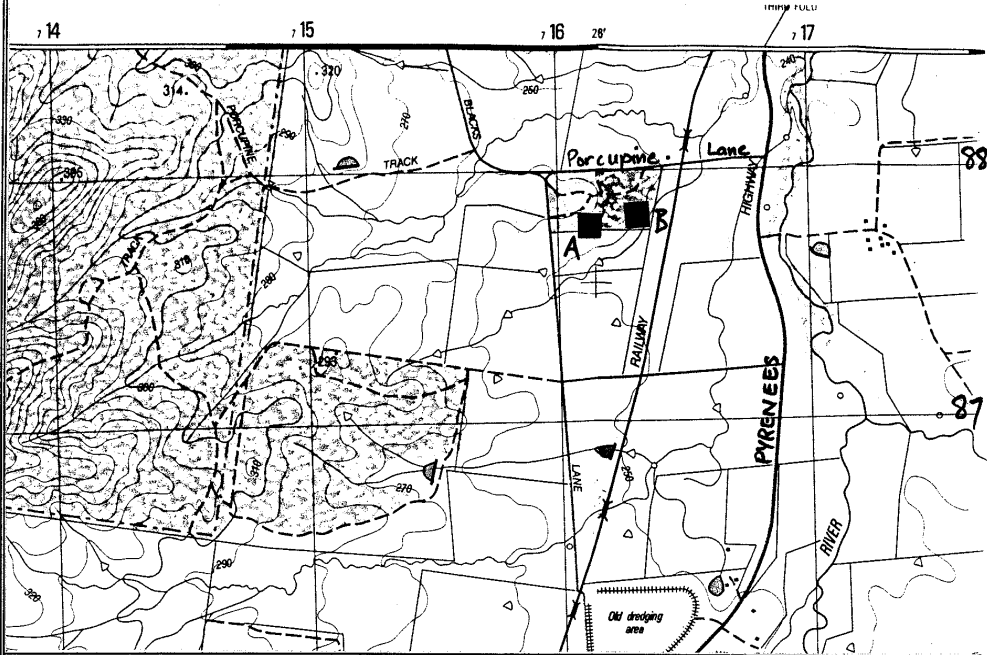

8.12 Avoca Sites

Archdale Water Reserve

Dalyenong Flora and Fauna Reserve

Site Map for Dalyenong Flora Reserve

General location map of site. (gridlines are one kilometer apart)

Mudmap showing quadrat location. (Not to scale.)

Porcupine Road Reserve

Site Map for Porcupine Road Bushland Reserve

General location map of site. (gridlines are one kilometer apart)

Mudmap showing quadrat location. (Not to scale.)

Lake Lalbert

Site Map for Lake Lalbert

General location map of site. (gridlines are one kilometer apart)

Mudmap showing quadrat location. (Not to scale.)

Repper Swamp

Site Map for Repper Swamp

General location map of site. (gridlines are one kilometer apart)

Mudmap showing quadrat location. (Not to scale.)