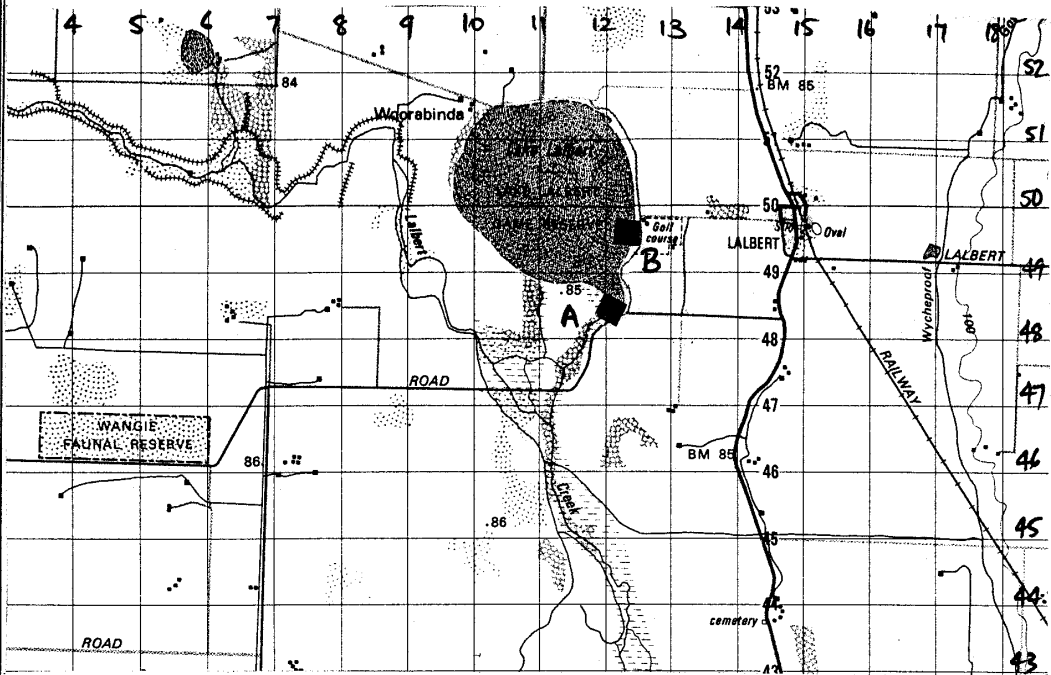

8.12 Avoca Sites

Archdale Water Reserve

Dalyenong Flora and Fauna Reserve

Site Map for Dalyenong Flora Reserve

General location map of site. (gridlines are one kilometer apart)

Mudmap showing quadrat location. (Not to scale.)

Porcupine Road Reserve

Site Map for Porcupine Road Bushland Reserve

General location map of site. (gridlines are one kilometer apart)

Mudmap showing quadrat location. (Not to scale.)

Lake Lalbert

Site Map for Lake Lalbert

General location map of site. (gridlines are one kilometer apart)

Mudmap showing quadrat location. (Not to scale.)

Repper Swamp

Site Map for Repper Swamp

General location map of site. (gridlines are one kilometer apart)

Mudmap showing quadrat location. (Not to scale.)