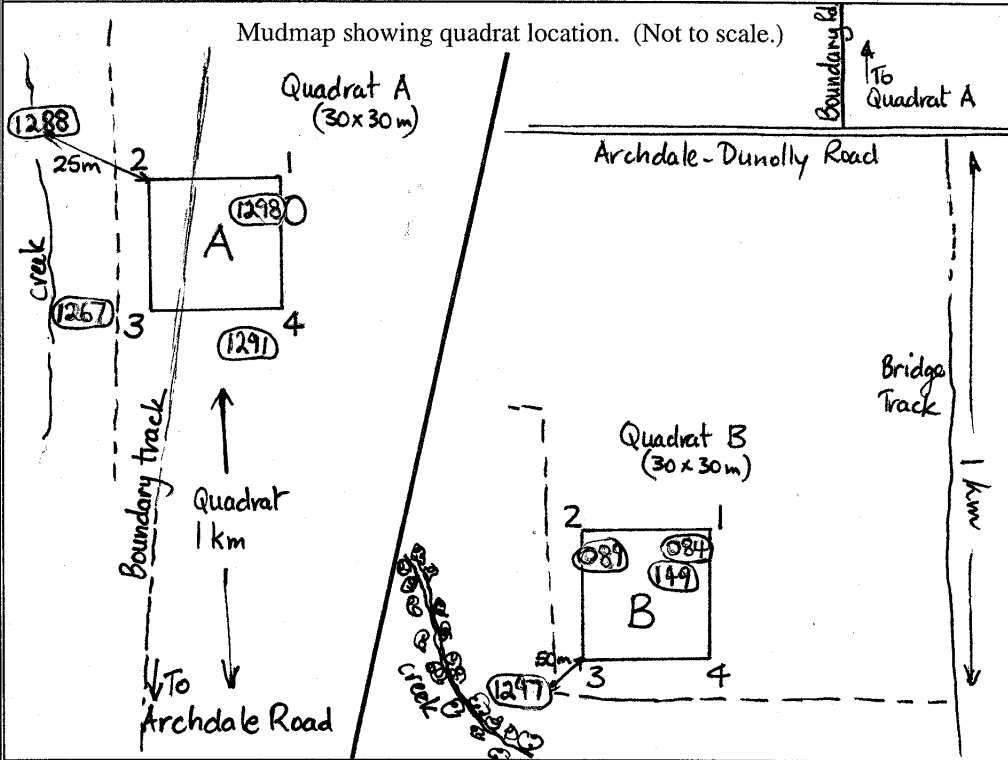

8.12 Avoca Sites

Archdale Water Reserve

Dalyenong Flora and Fauna Reserve

Site Map for Dalyenong Flora Reserve

General location map of site. (gridlines are one kilometer apart)

Mudmap showing quadrat location. (Not to scale.)

Porcupine Road Reserve

Site Map for Porcupine Road Bushland Reserve

General location map of site. (gridlines are one kilometer apart)

Mudmap showing quadrat location. (Not to scale.)

Lake Lalbert

Site Map for Lake Lalbert

General location map of site. (gridlines are one kilometer apart)

Mudmap showing quadrat location. (Not to scale.)

Repper Swamp

Site Map for Repper Swamp

General location map of site. (gridlines are one kilometer apart)

Mudmap showing quadrat location. (Not to scale.)