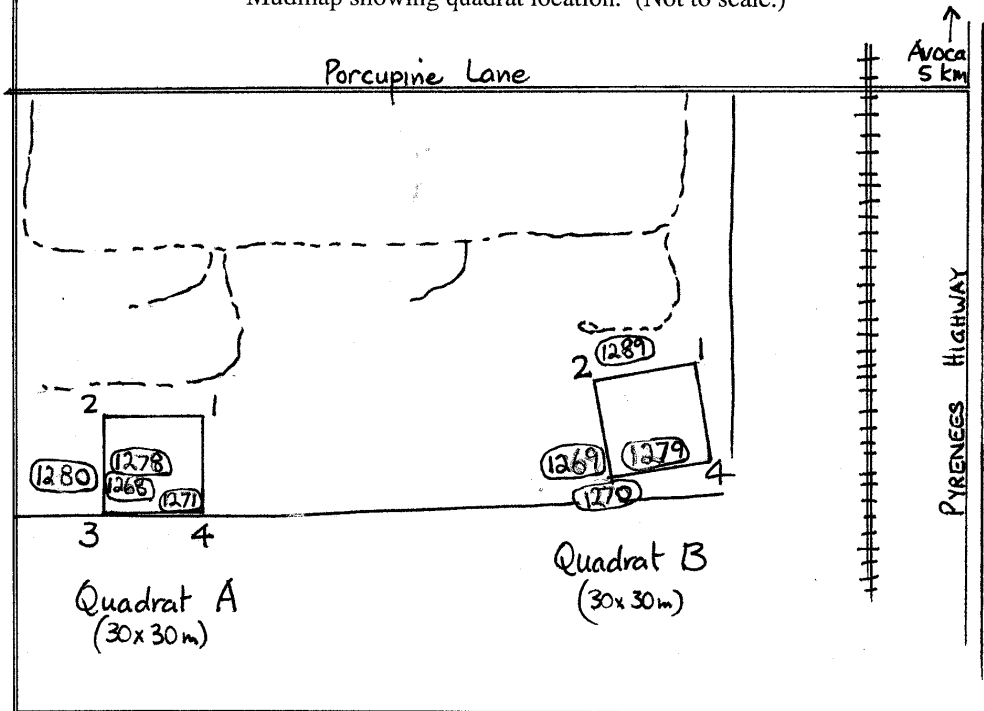

8.12 Avoca Sites

Archdale Water Reserve

Dalyenong Flora and Fauna Reserve

Site Map for Dalyenong Flora Reserve

General location map of site. (gridlines are one kilometer apart)

Mudmap showing quadrat location. (Not to scale.)

Porcupine Road Reserve

Site Map for Porcupine Road Bushland Reserve

General location map of site. (gridlines are one kilometer apart)

Mudmap showing quadrat location. (Not to scale.)

Lake Lalbert

Site Map for Lake Lalbert

General location map of site. (gridlines are one kilometer apart)

Mudmap showing quadrat location. (Not to scale.)

Repper Swamp

Site Map for Repper Swamp

General location map of site. (gridlines are one kilometer apart)

Mudmap showing quadrat location. (Not to scale.)