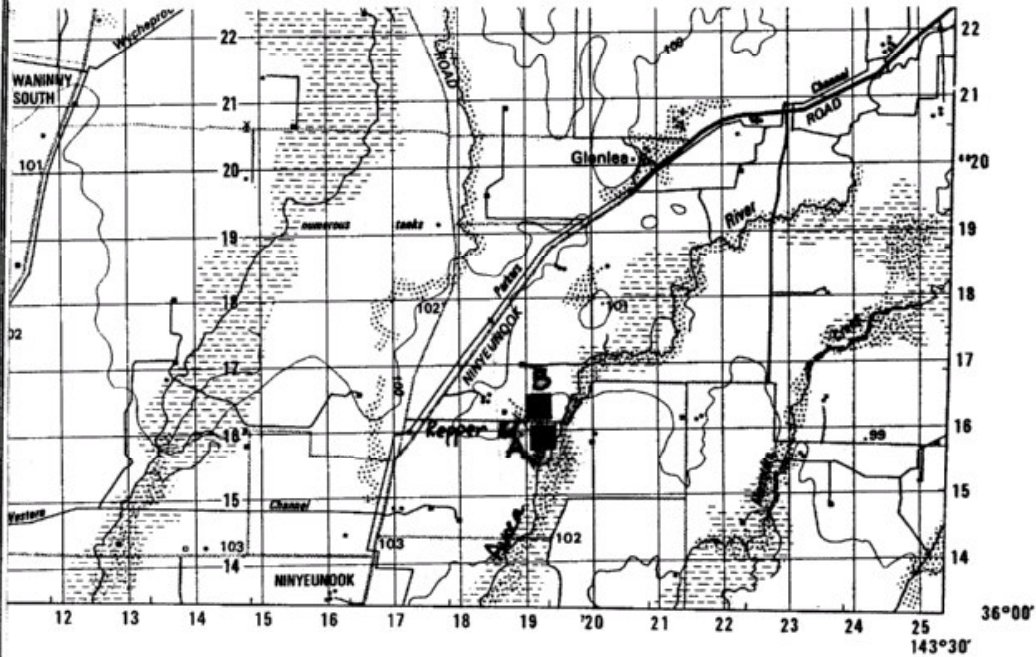

8.12 Avoca Sites

Archdale Water Reserve

Dalyenong Flora and Fauna Reserve

Site Map for Dalyenong Flora Reserve

General location map of site. (gridlines are one kilometer apart)

Mudmap showing quadrat location. (Not to scale.)

General location map of site. (gridlines are one kilometer apart)

Mudmap showing quadrat location. (Not to scale.)

Repper Swamp

Site Map for Repper Swamp

General location map of site. (gridlines are one kilometer apart)

Mudmap showing quadrat location. (Not to scale.)