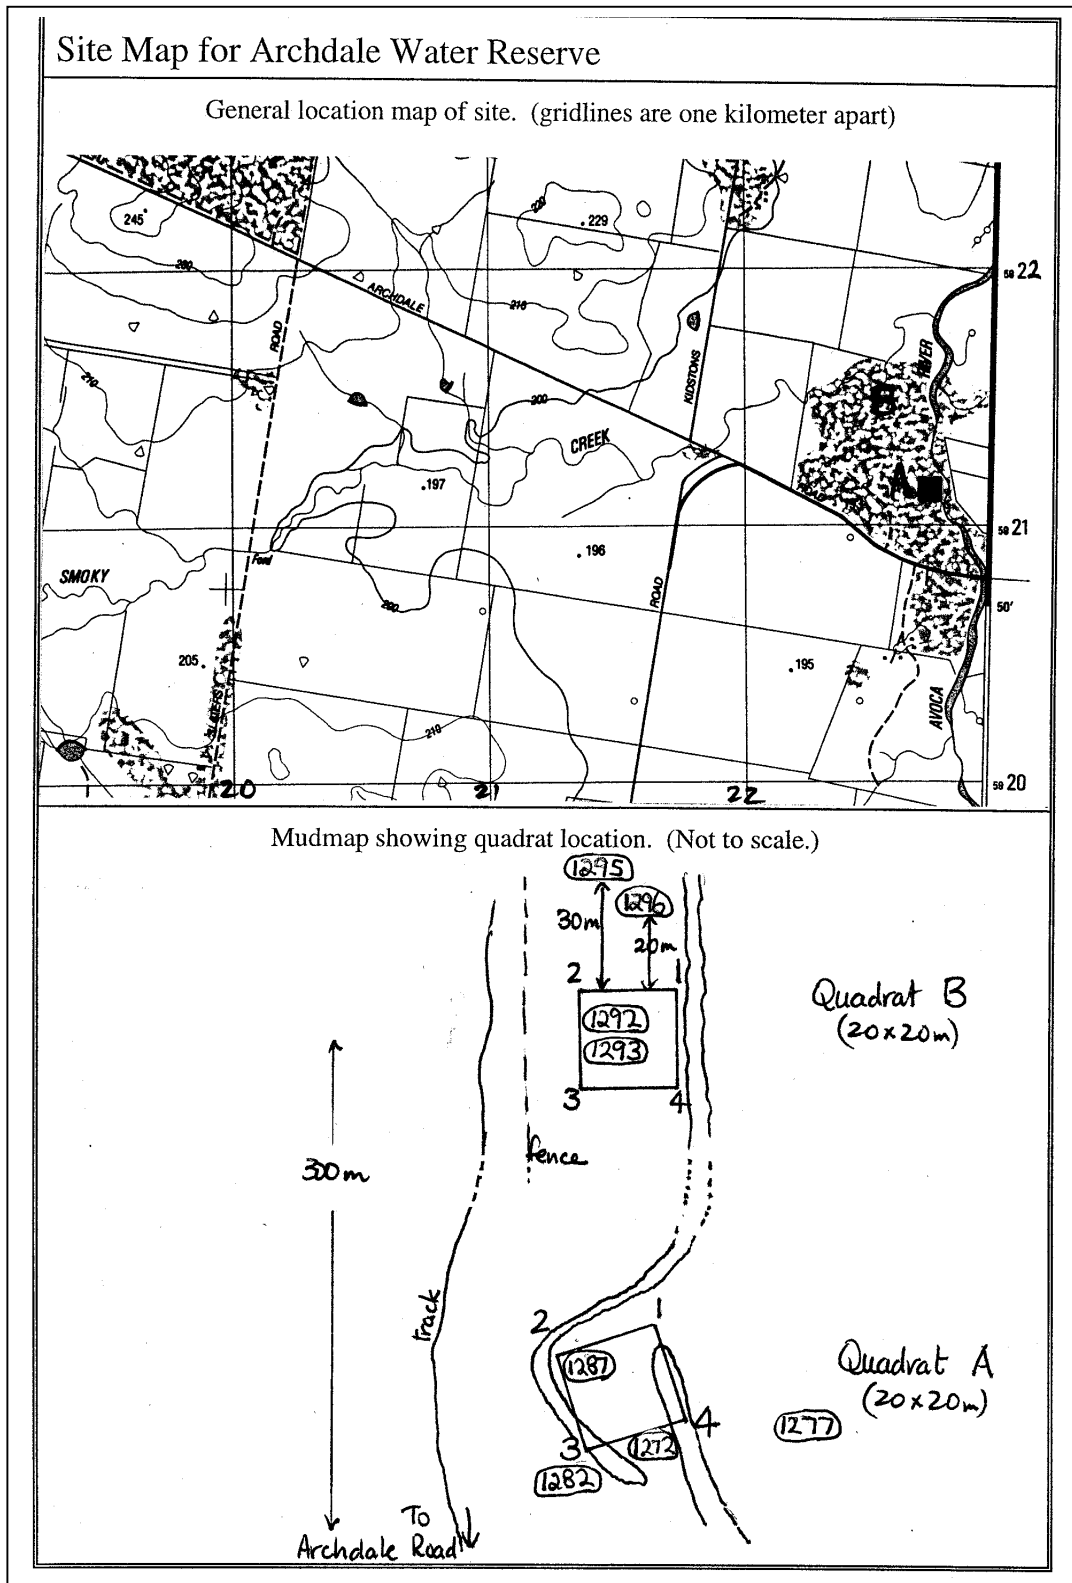

8.12 Avoca Sites

Archdale Water Reserve

Dalyenong Flora and Fauna Reserve

Site Map for Dalyenong Flora Reserve

General location map of site. (gridlines are one kilometer apart)

Mudmap showing quadrat location. (Not to scale.)

Porcupine Road Reserve

Site Map for Porcupine Road Bushland Reserve

General location map of site. (gridlines are one kilometer apart)

Mudmap showing quadrat location. (Not to scale.)

Lake Lalbert

Site Map for Lake Lalbert

General location map of site. (gridlines are one kilometer apart)

Mudmap showing quadrat location. (Not to scale.)

Repper Swamp

Site Map for Repper Swamp

General location map of site. (gridlines are one kilometer apart)

Mudmap showing quadrat location. (Not to scale.)