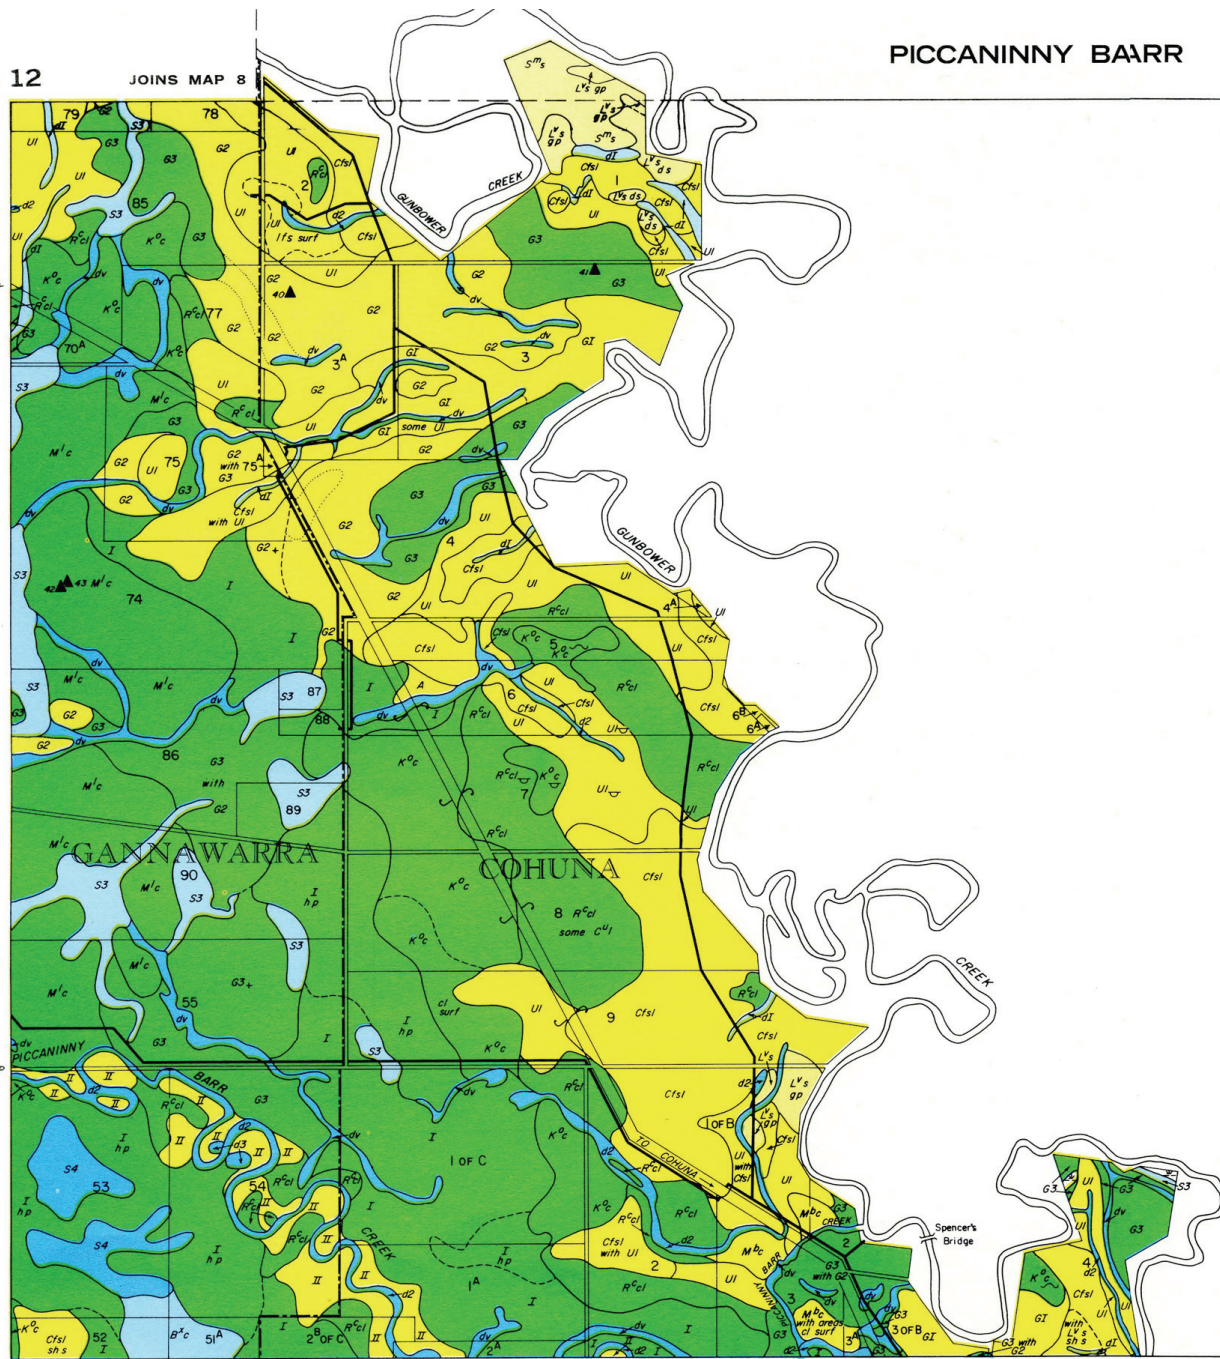

# PICCANINNY BARR

12

JOINS MAP 8

TO KOONROOK

JOINS MAP 11

TO KORROO

JOINS MAP 16

SCALE OF CHAINS  
0 10 20 30 40 50 60