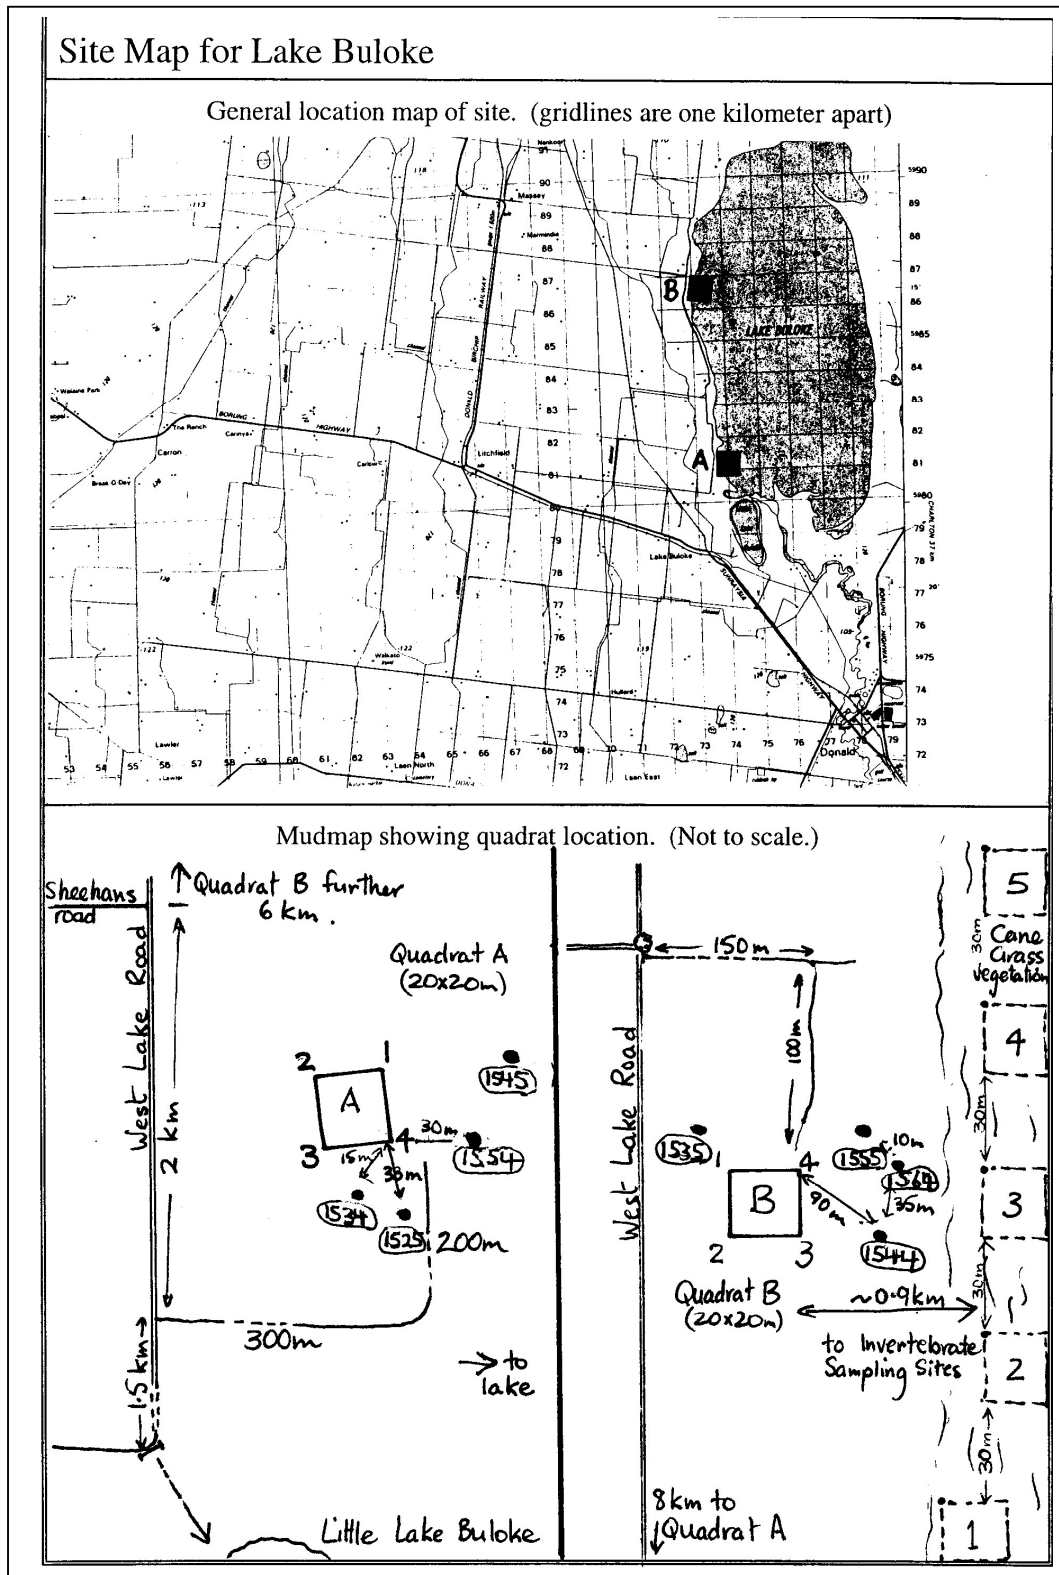

8. Appendices

8.1 Site and Quadrat Maps.

8.11 Avon-Richardson Sites

Lake Buloke

Reseigh's Red Gums

Site Map for Reseigh's

General location map of site. (gridlines are one kilometer apart)

Mudmap showing quadrat location. (Not to scale.)

Lake Cope Cope

Bryce's Buloke

Site Map for Bryce's Buloke

General location map of site. (gridlines are one kilometer apart)

Mudmap showing quadrat location. (Not to scale.)

Box Swamp

Site Map for Box Swamp

General location map of site. (gridlines are one kilometer apart)

Mudmap showing quadrat location. (Not to scale.)