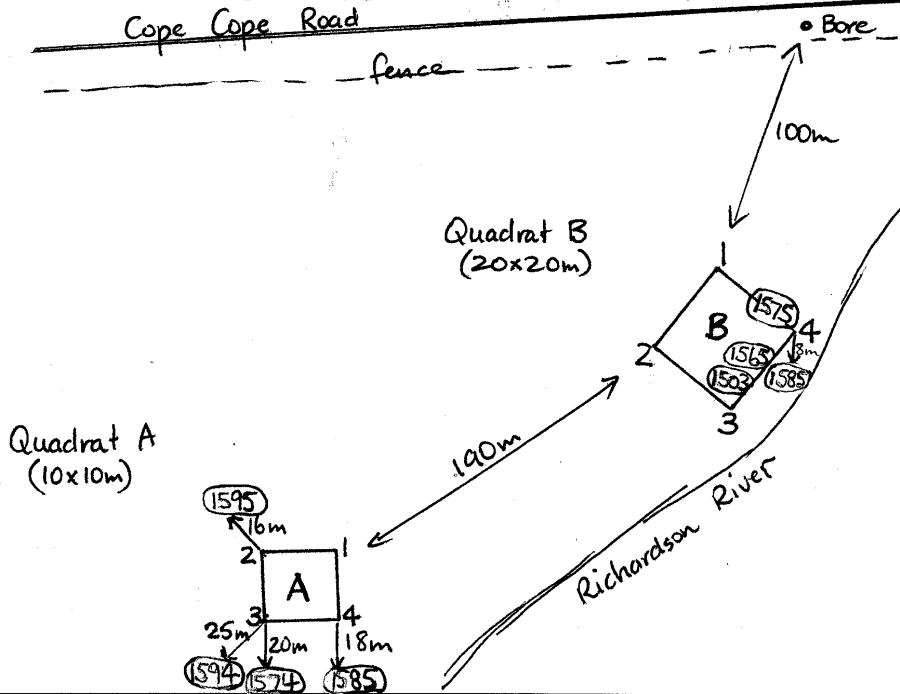

8. Appendices

8.1 Site and Quadrat Maps.

8.11 Avon-Richardson Sites

Lake Buloke

Reseigh's Red Gums

Site Map for Reseigh's

General location map of site. (gridlines are one kilometer apart)

Mudmap showing quadrat location. (Not to scale.)

Lake Cope Cope

Bryce's Buloke

Site Map for Bryce's Buloke

General location map of site. (gridlines are one kilometer apart)

Mudmap showing quadrat location. (Not to scale.)

Box Swamp

Site Map for Box Swamp

General location map of site. (gridlines are one kilometer apart)

Mudmap showing quadrat location. (Not to scale.)