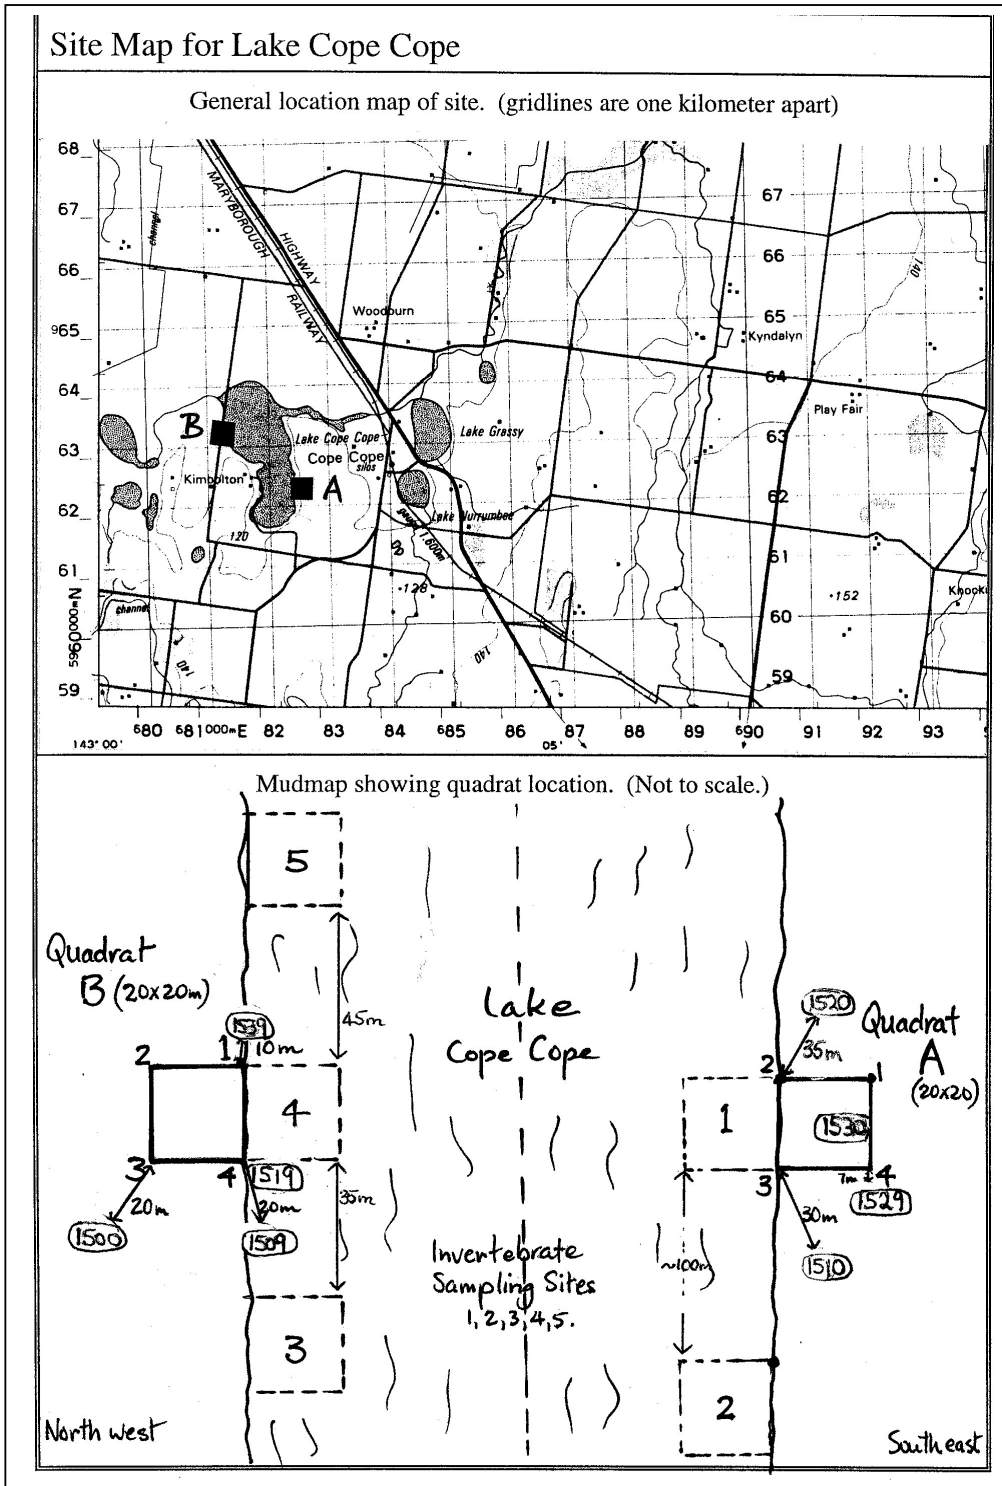

8. Appendices

8.1 Site and Quadrat Maps.

8.11 Avon-Richardson Sites

Lake Buloke

Reseigh's Red Gums

Site Map for Reseigh's

General location map of site. (gridlines are one kilometer apart)

Mudmap showing quadrat location. (Not to scale.)

Lake Cope Cope

Bryce's Buloke

Site Map for Bryce's Buloke

General location map of site. (gridlines are one kilometer apart)

Mudmap showing quadrat location. (Not to scale.)

Box Swamp

Site Map for Box Swamp

General location map of site. (gridlines are one kilometer apart)

Mudmap showing quadrat location. (Not to scale.)