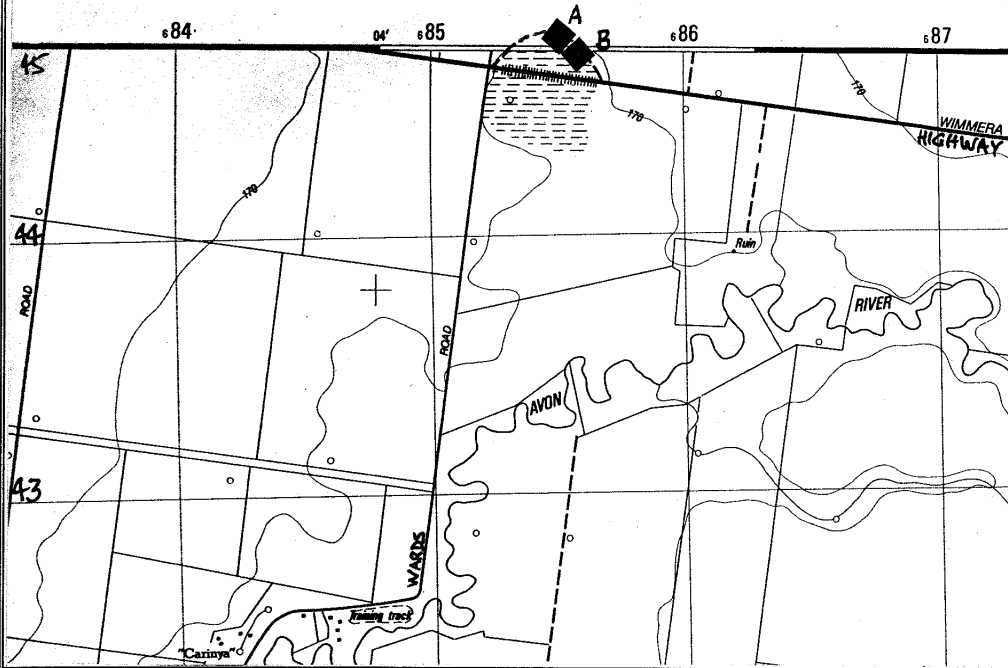

8. Appendices

8.1 Site and Quadrat Maps.

8.11 Avon-Richardson Sites

Lake Buloke

Reseigh's Red Gums

Site Map for Reseigh's

General location map of site. (gridlines are one kilometer apart)

Mudmap showing quadrat location. (Not to scale.)

Lake Cope Cope

Bryce's Buloke

Site Map for Bryce's Buloke

General location map of site. (gridlines are one kilometer apart)

Mudmap showing quadrat location. (Not to scale.)

Box Swamp

Site Map for Box Swamp

General location map of site. (gridlines are one kilometer apart)

Mudmap showing quadrat location. (Not to scale.)