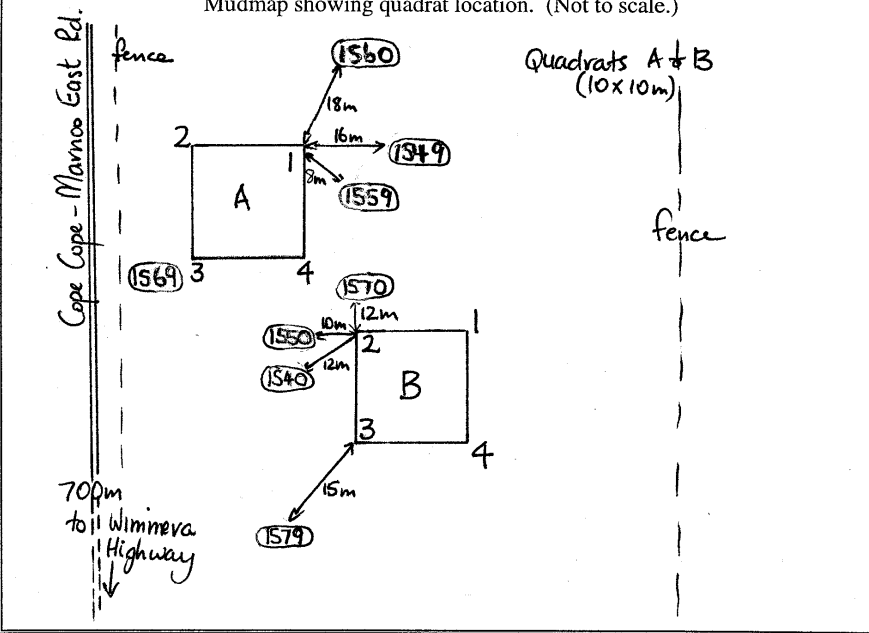

8. Appendices

8.1 Site and Quadrat Maps.

8.11 Avon-Richardson Sites

Lake Buloke

Reseigh's Red Gums

Site Map for Reseigh's

General location map of site. (gridlines are one kilometer apart)

Mudmap showing quadrat location. (Not to scale.)

Lake Cope Cope

Bryce's Buloke

Site Map for Bryce's Buloke

General location map of site. (gridlines are one kilometer apart)

Mudmap showing quadrat location. (Not to scale.)

Box Swamp

Site Map for Box Swamp

General location map of site. (gridlines are one kilometer apart)

Mudmap showing quadrat location. (Not to scale.)