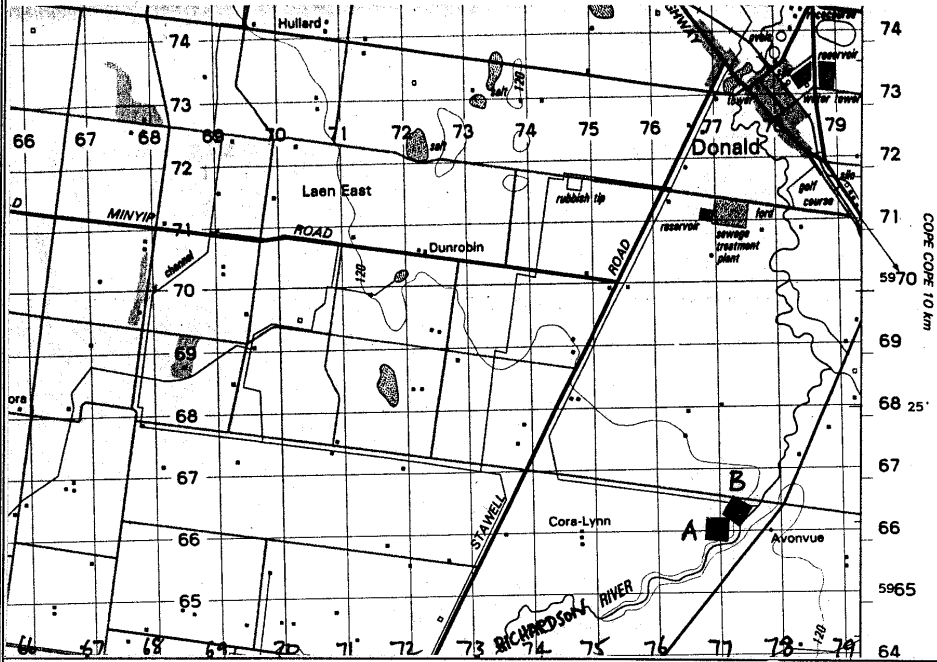

8. Appendices

8.1 Site and Quadrat Maps.

8.11 Avon-Richardson Sites

Lake Buloke

Reseigh's Red Gums

Site Map for Reseigh's

General location map of site. (gridlines are one kilometer apart)

Mudmap showing quadrat location. (Not to scale.)

Lake Cope Cope

Bryce's Buloke

Site Map for Bryce's Buloke

General location map of site. (gridlines are one kilometer apart)

Mudmap showing quadrat location. (Not to scale.)

Box Swamp

Site Map for Box Swamp

General location map of site. (gridlines are one kilometer apart)

Mudmap showing quadrat location. (Not to scale.)