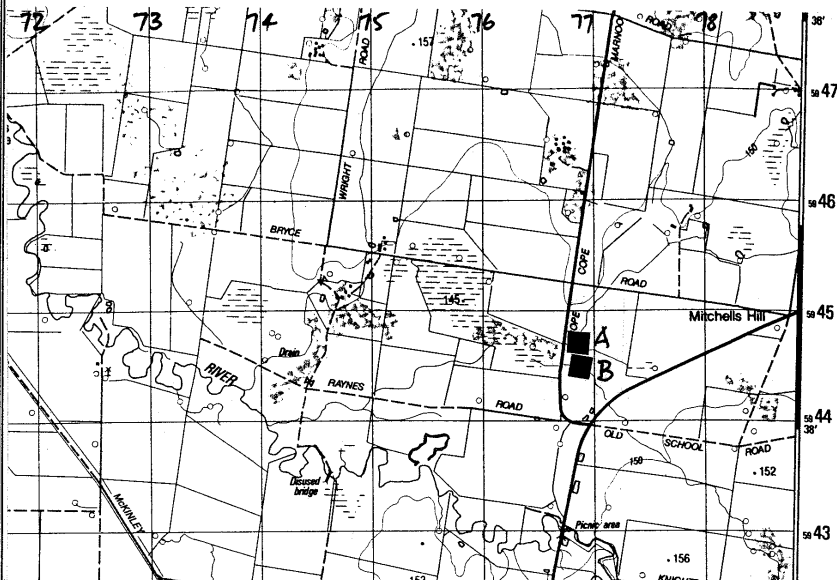

8. Appendices

8.1 Site and Quadrat Maps.

8.11 Avon-Richardson Sites

Lake Buloke

Reseigh's Red Gums

Site Map for Reseigh's

General location map of site. (gridlines are one kilometer apart)

Mudmap showing quadrat location. (Not to scale.)

Lake Cope Cope

Bryce's Buloke

Site Map for Bryce's Buloke

General location map of site. (gridlines are one kilometer apart)

Mudmap showing quadrat location. (Not to scale.)

Box Swamp

Site Map for Box Swamp

General location map of site. (gridlines are one kilometer apart)

Mudmap showing quadrat location. (Not to scale.)