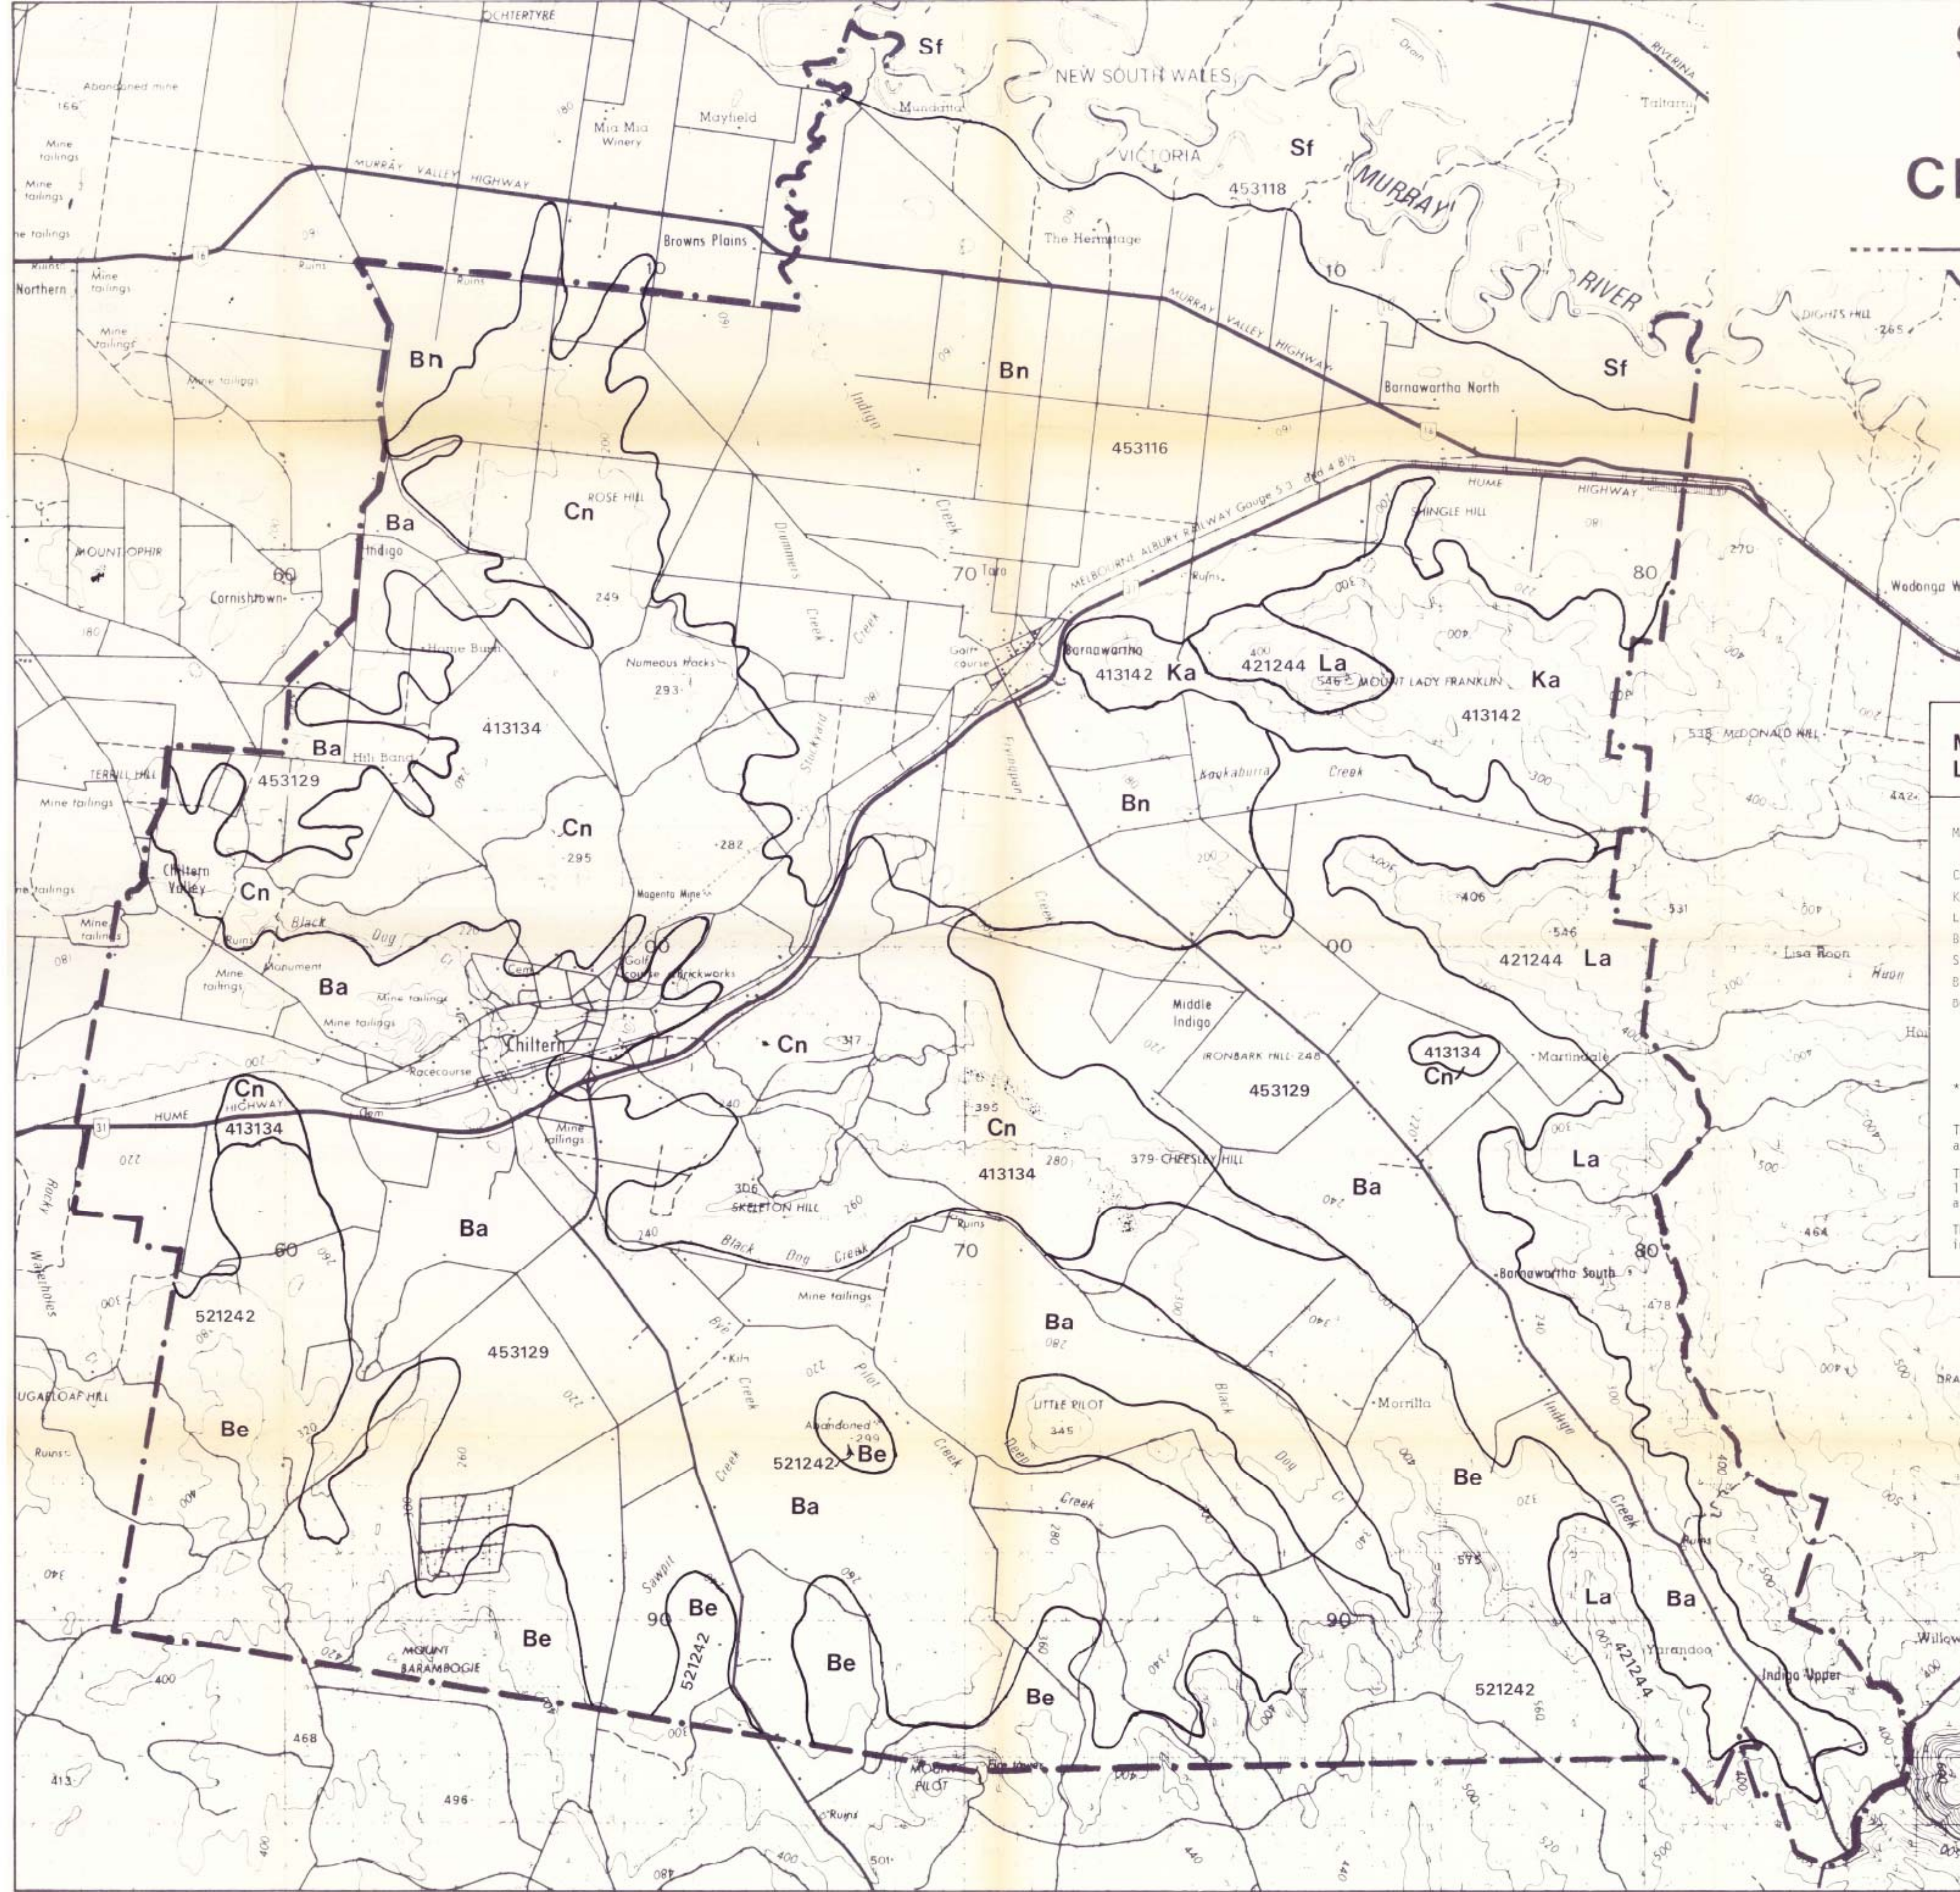

# SHIRE OF CHILTERN

## MAP 1 LAND SYSTEMS

MAP SYMBOL	LAND SYSTEM NAME	LAND SYSTEM NUMBER
Cn	Chiltern	413134
Ka	Kookinburra	413142
La	Leneva	421244
Bn	Benalla	453116
Sf	Streamflats	453118
Ba	Barnawartha	453129
Be	Barambogte	521242

\* STATE LAND SYSTEM MAP (1975)

This map is based on previous land system studies by SCA, adapted where necessary as a result of these investigations.

The boundaries on this map separate areas within which a limited number of different land types are present. These are described in the accompanying report.

The map should only be used within the limitations set out in the report.