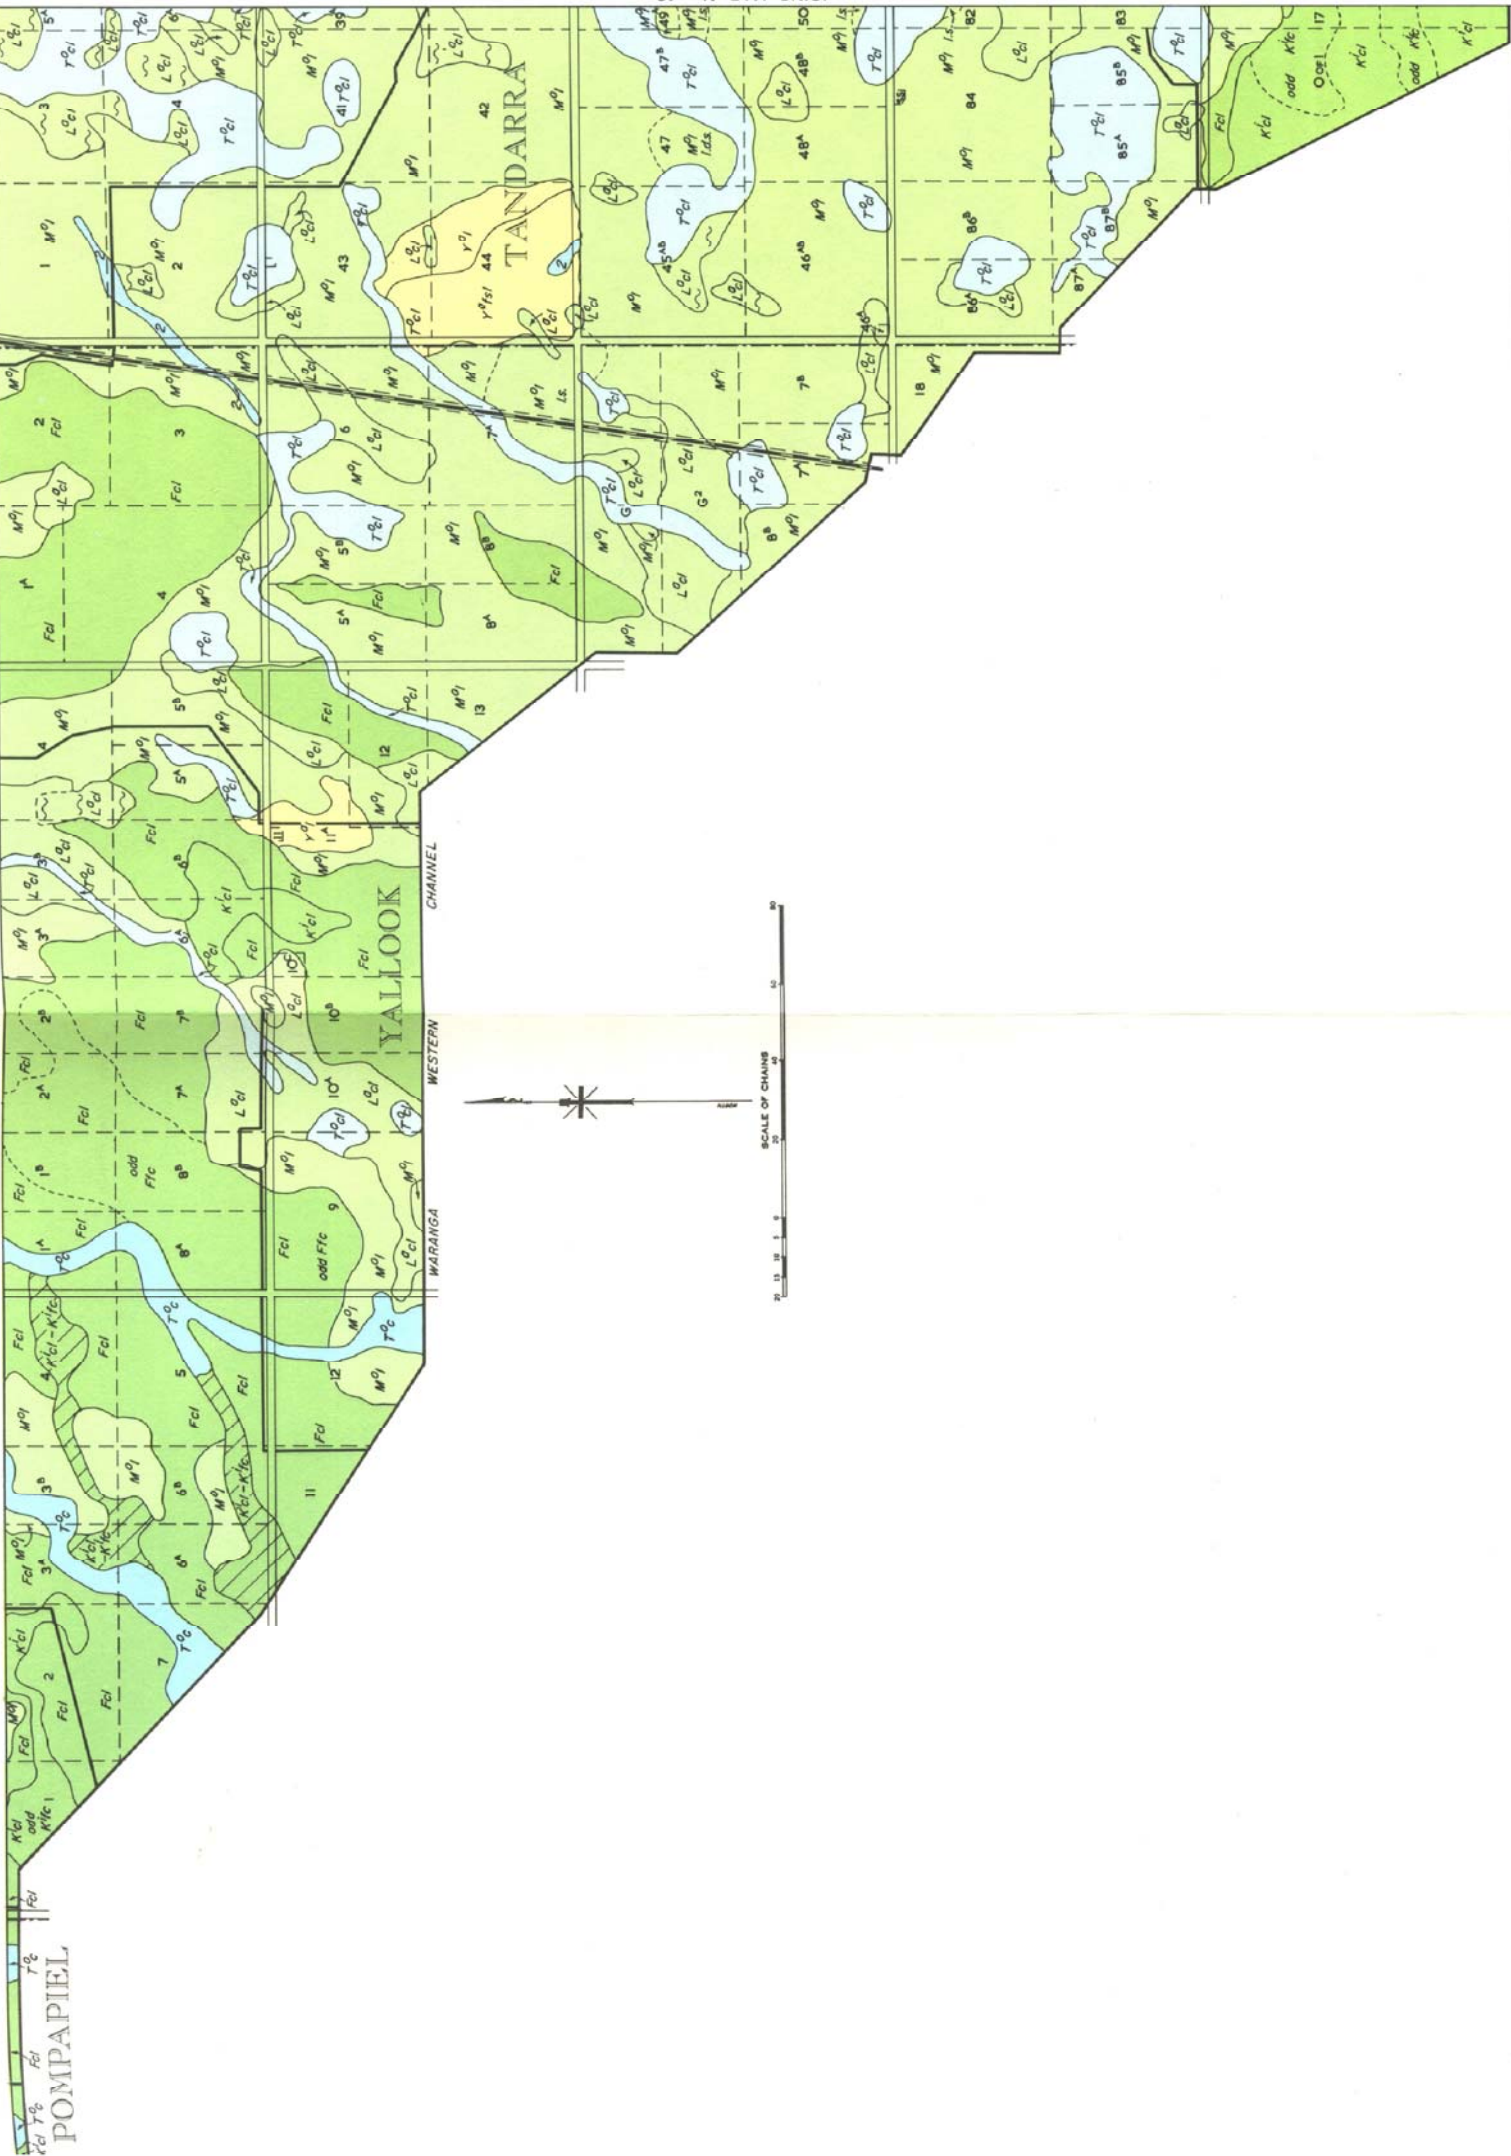

# LODDON VALLEY AREA MAP No. 41

JOINS MAP No. 40

JOINS MAP No. 40

POMPAIPEL

YALLOOK

TANDARRA

WESTERN CHANNEL

WARANGA

SCALE OF CHAINS