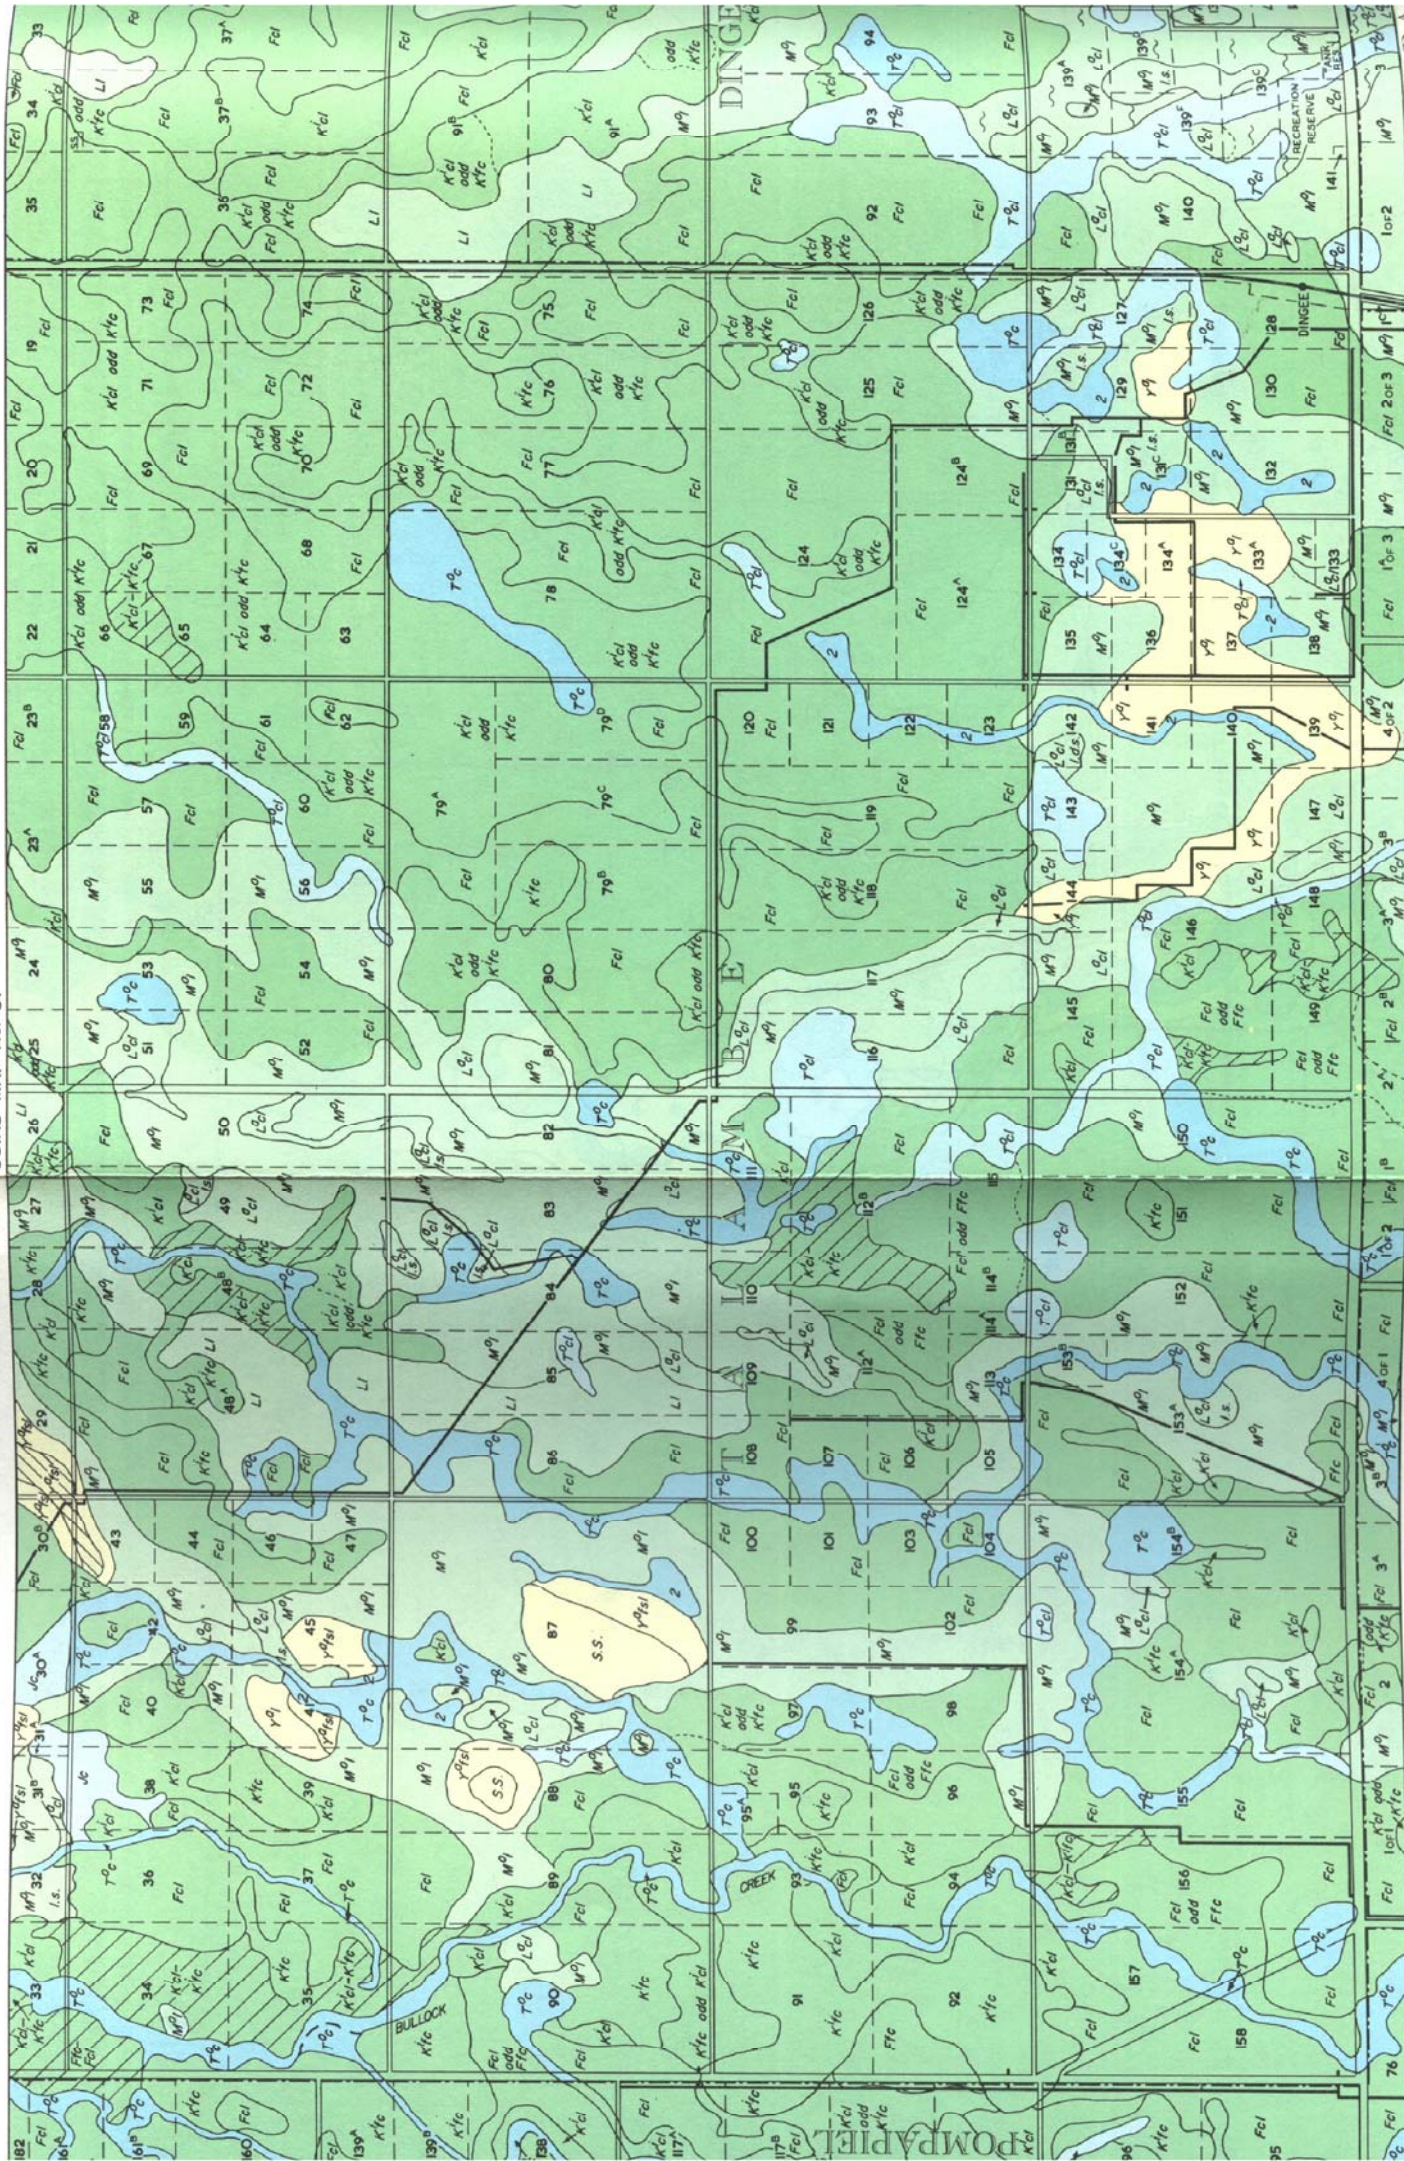

LODDON VALLEY AREA MAP No. 40

JOINS MAP No. 37

JOINS MAP No. 41

SCALE OF CHAINS

YALLOK

TANDARRA