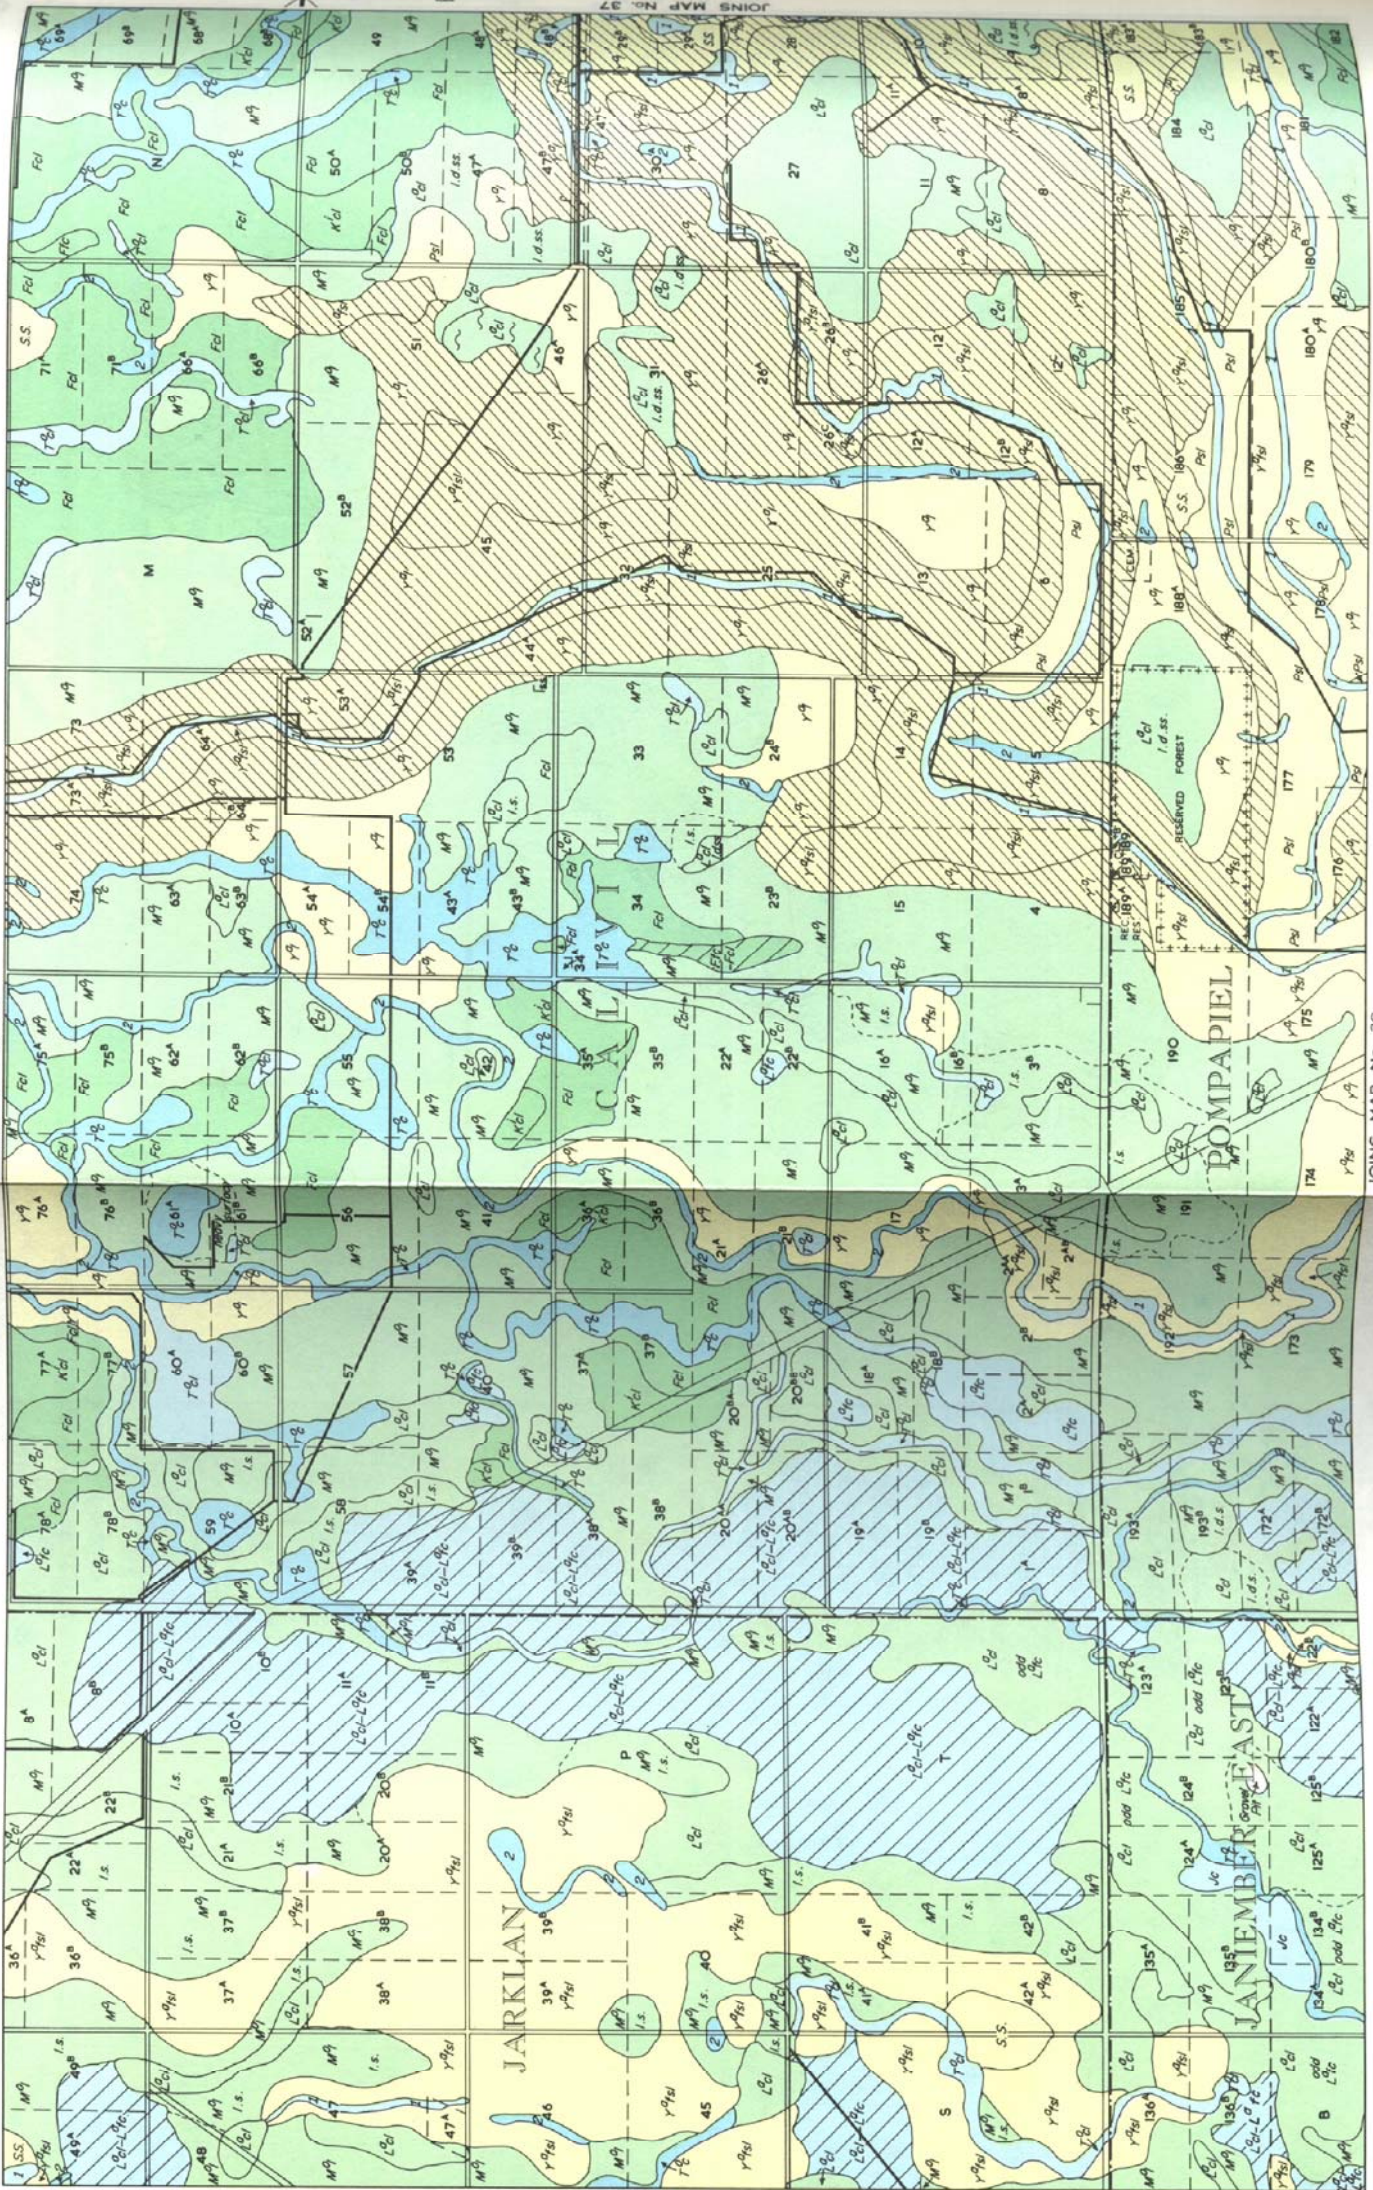

LODDON VALLEY AREA MAP NO. 36

JOINS MAP No. 32

JOINS MAP No. 35

JOINS MAP No. 39

SCALE OF CHAINS
0 10 20 30 40 50 60 70 80 90 100