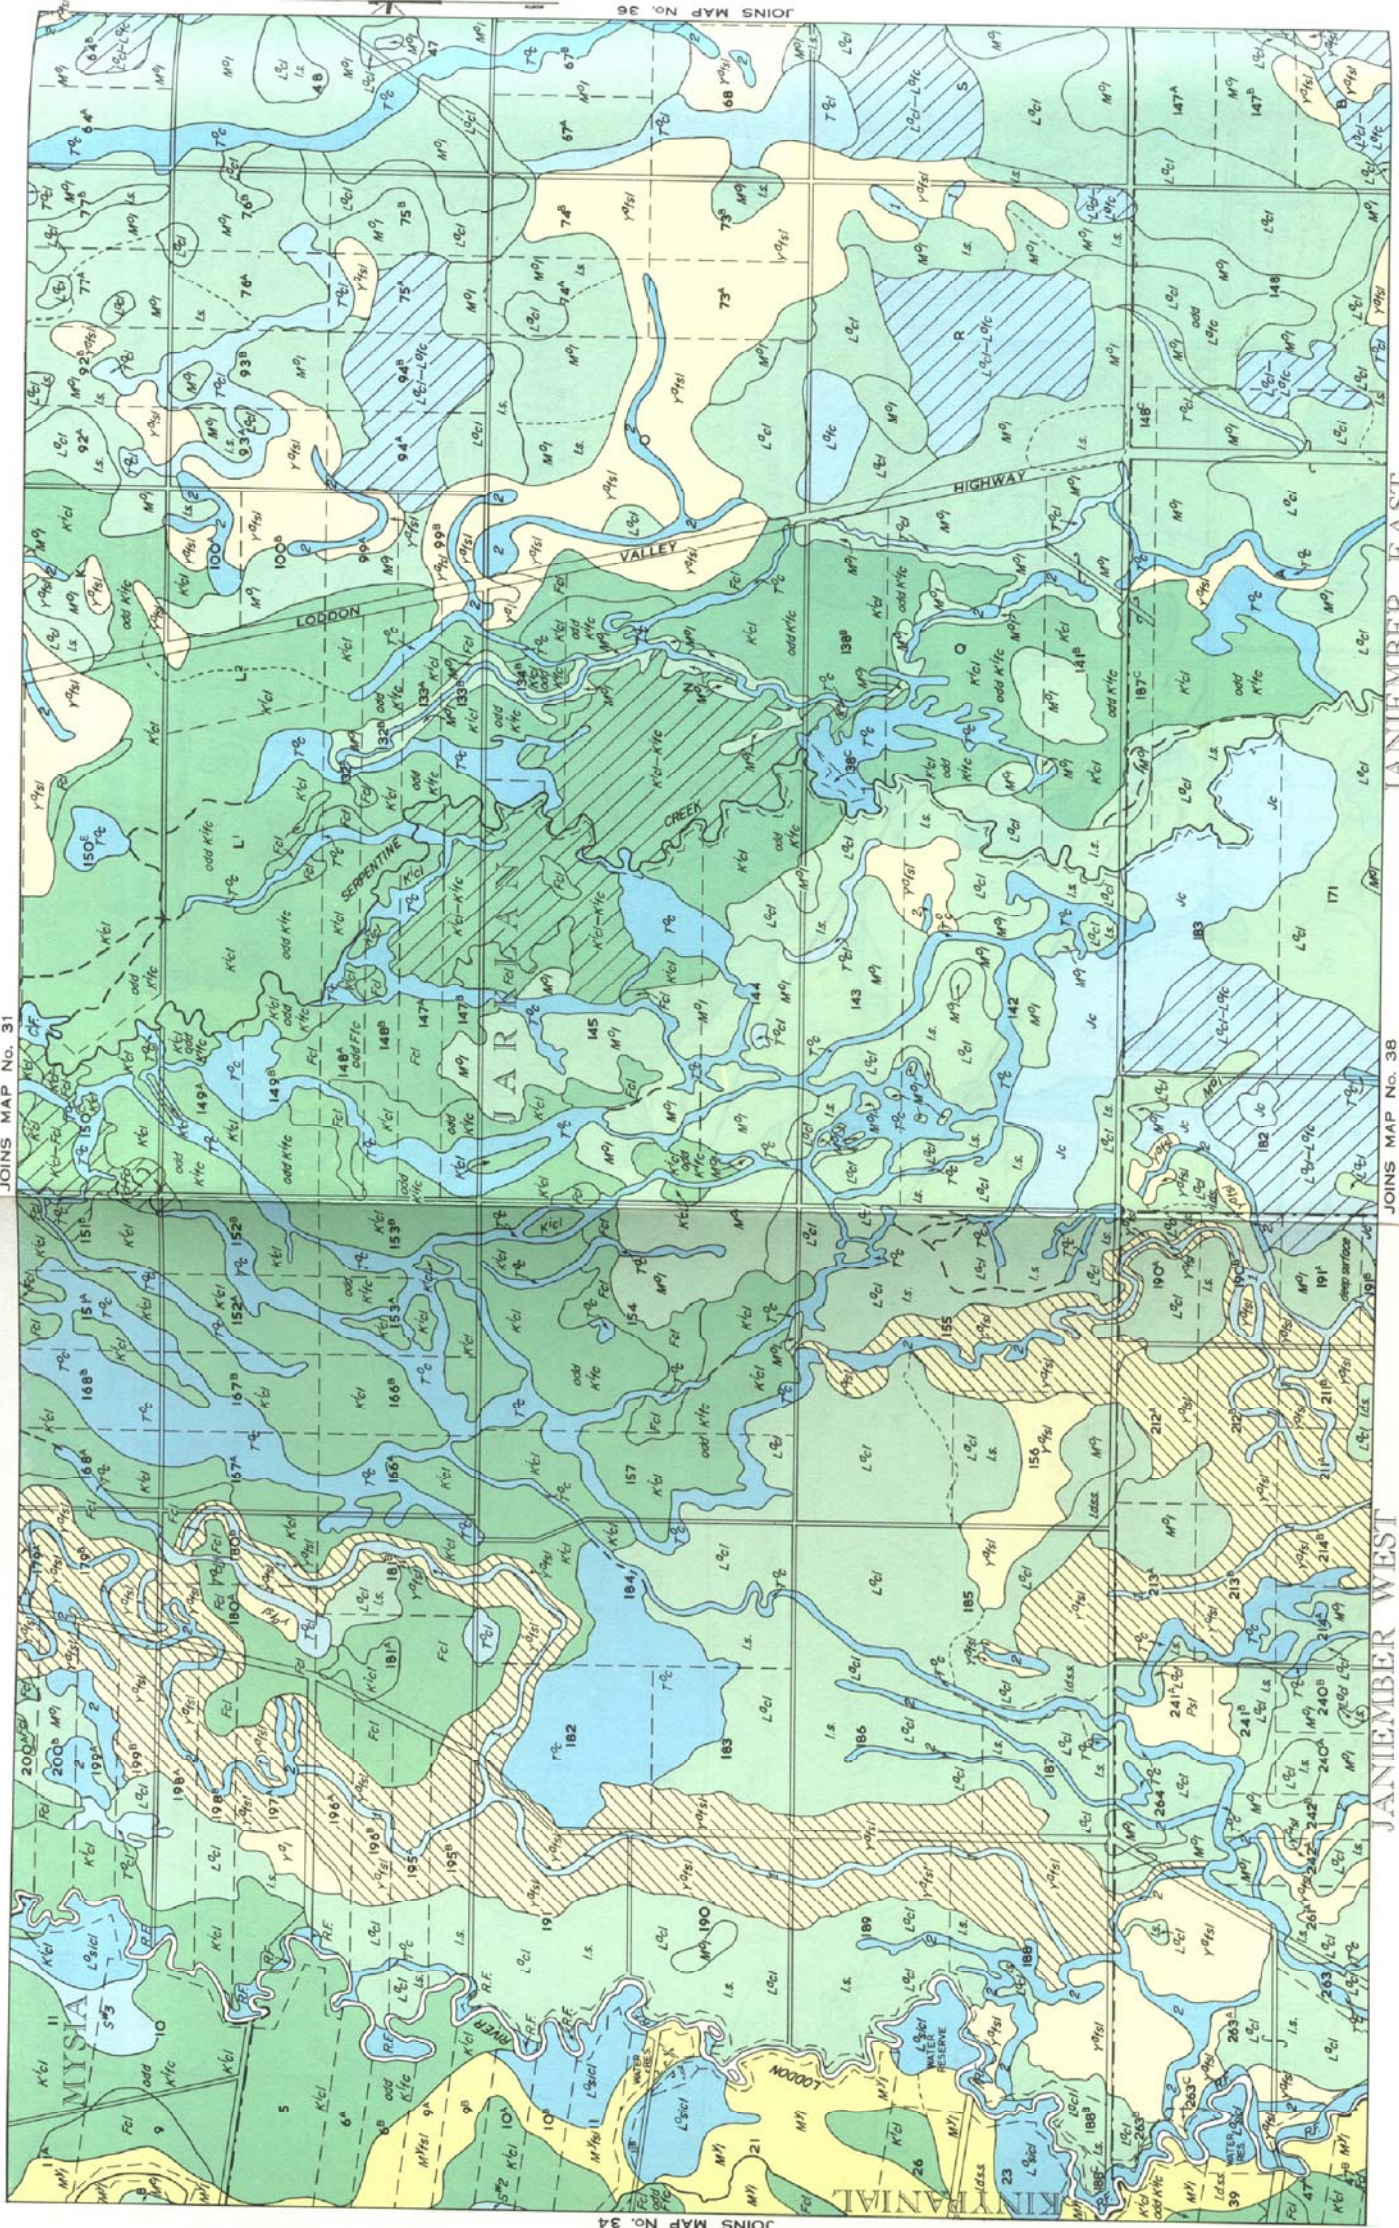

LODDON VALLEY AREA MAP No. 35

JOINS MAP No. 31

JOINS MAP No. 34

JANEMBER EAST

JOINS MAP No. 38

JANEMBER WEST

SCALE OF CHAINS