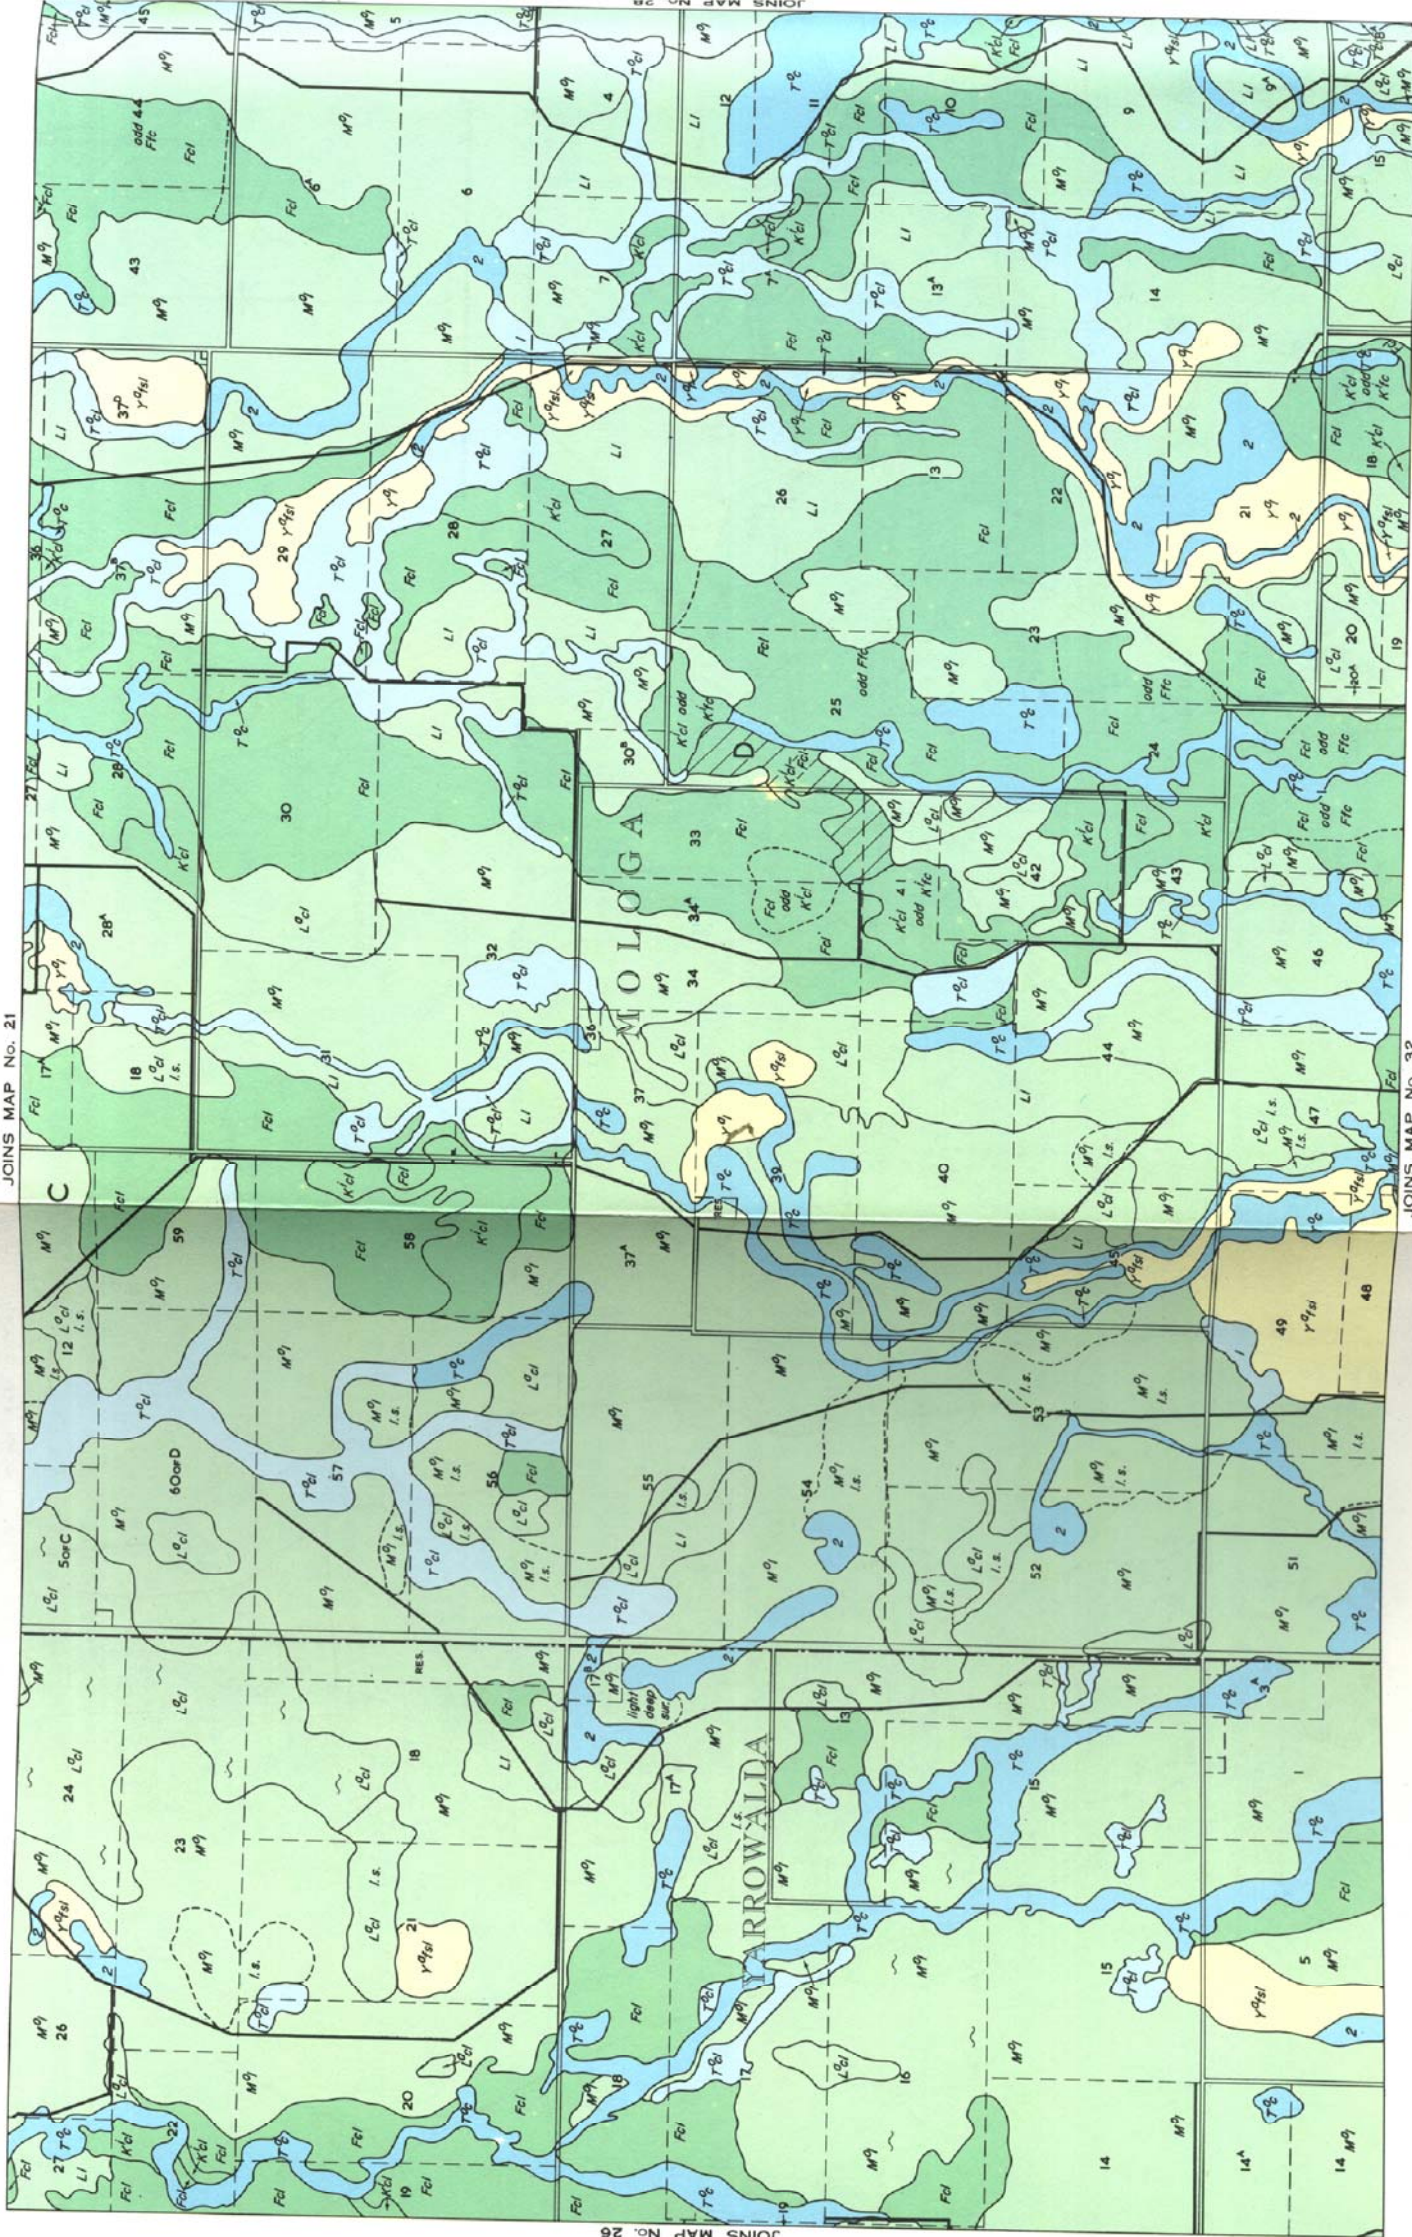

LODDON VALLEY AREA MAP No. 27

JOINS MAP No. 21

JOINS MAP No. 26

JOINS MAP No. 32

SCALE OF CHAINS

0 10 20 30 40 50