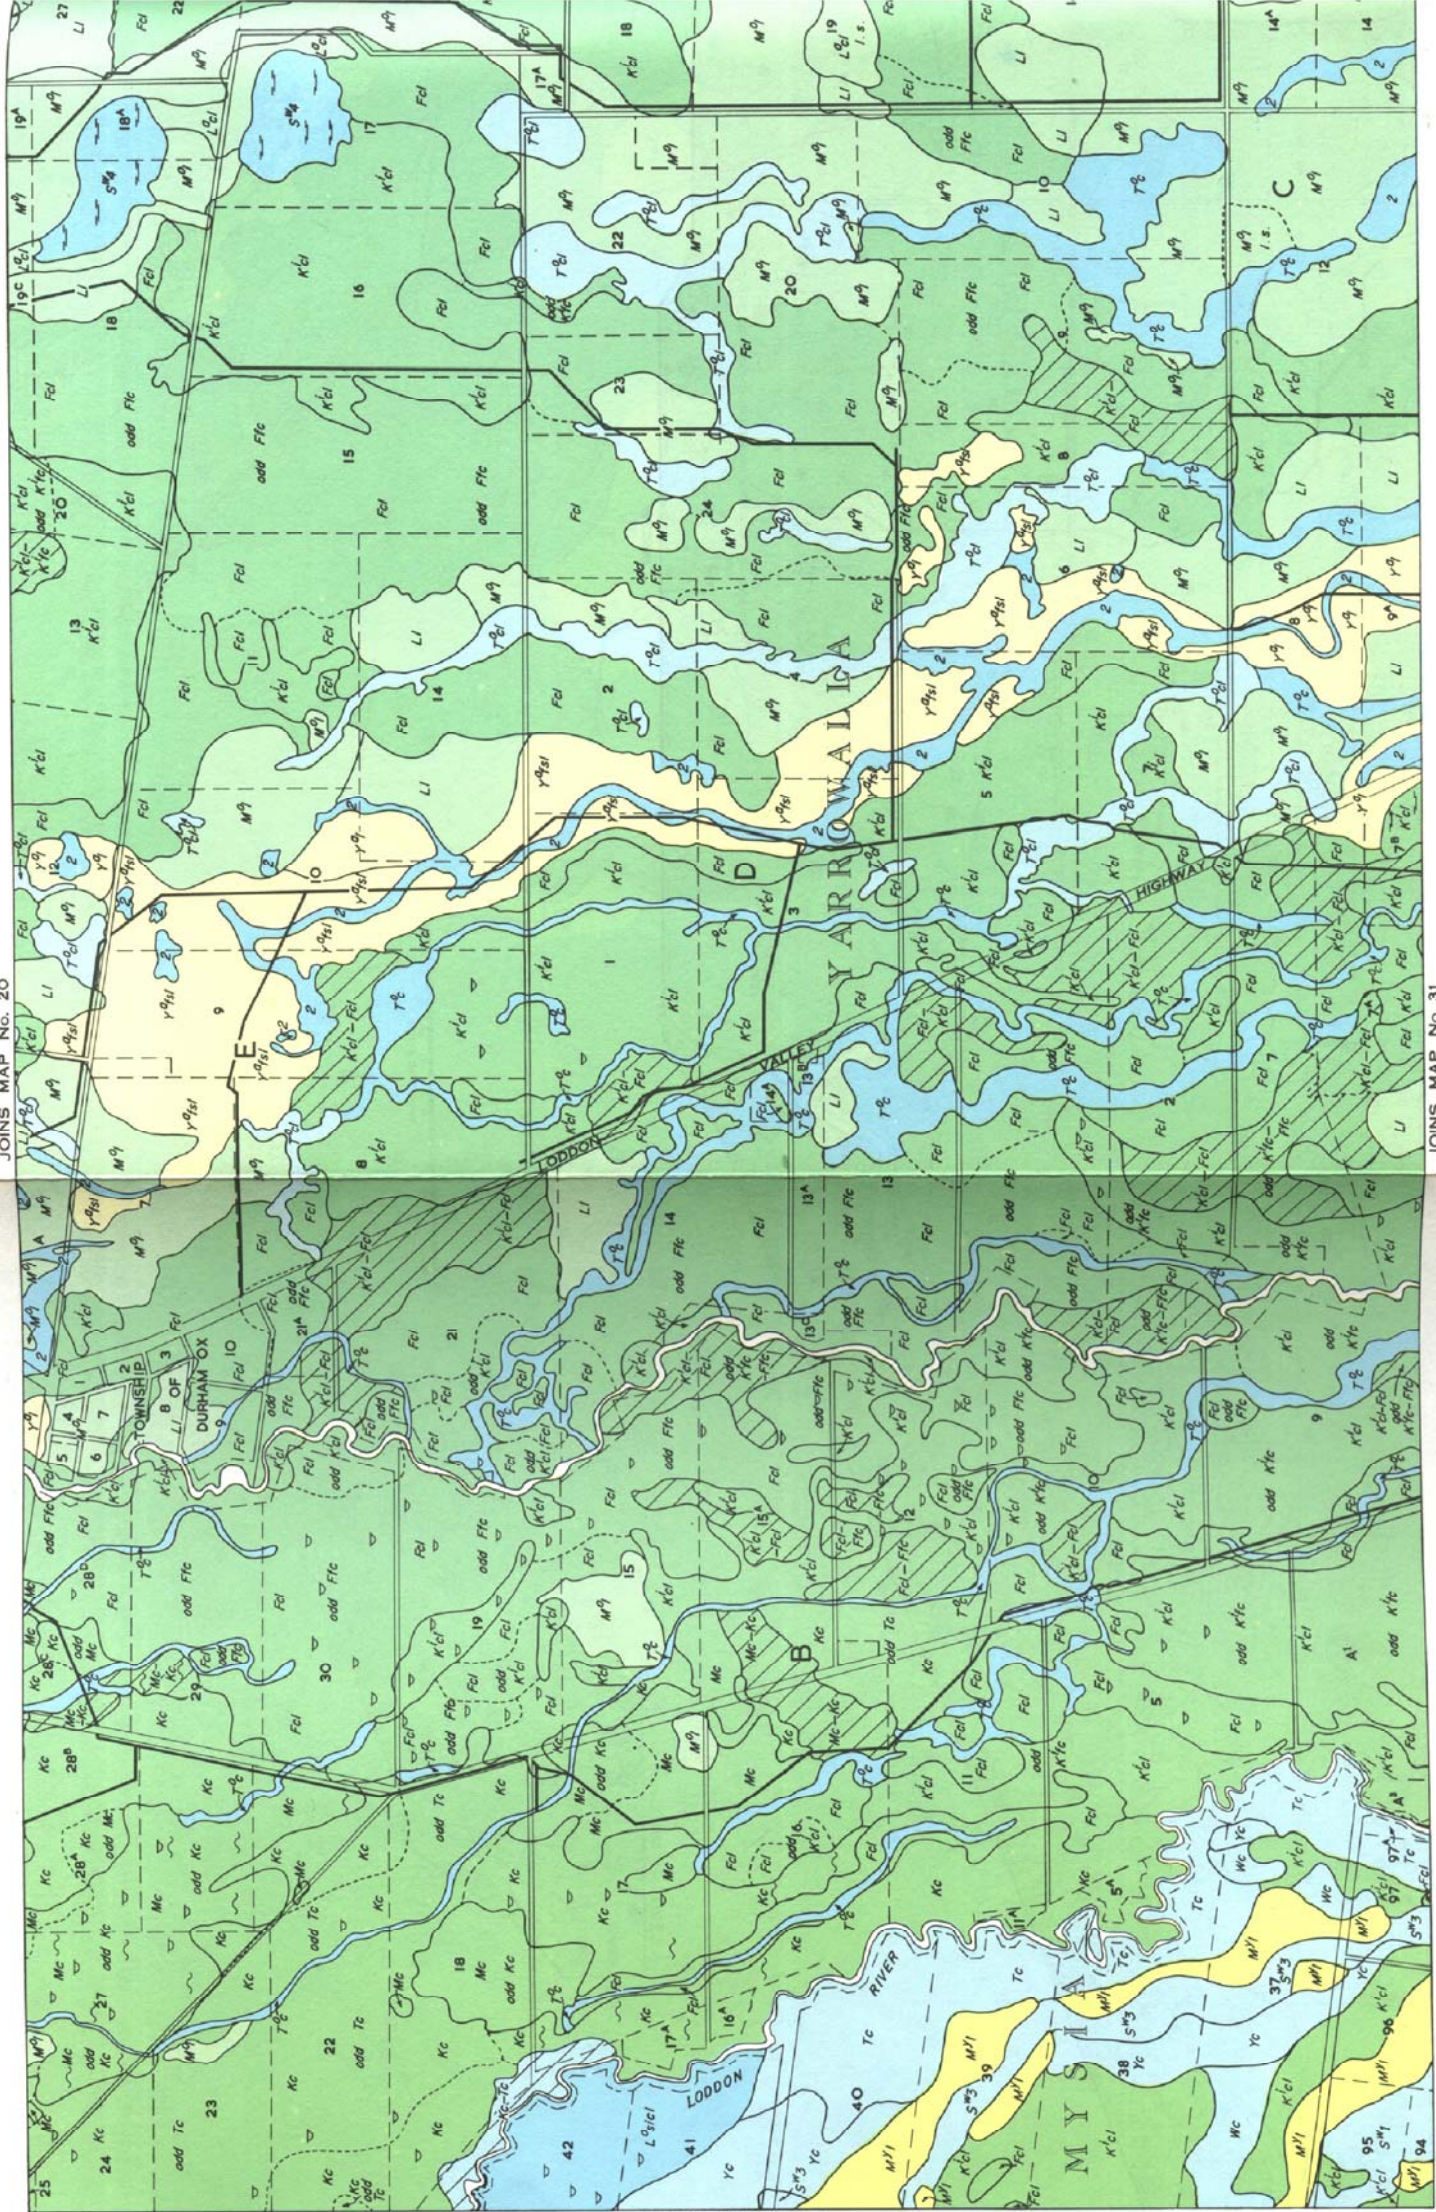

LODDON VALLEY AREA MAP No. 26

JOINS MAP No. 20

JOINS MAP No. 25

JOINS MAP No. 31

SCALE OF CHAINS
0 10 20