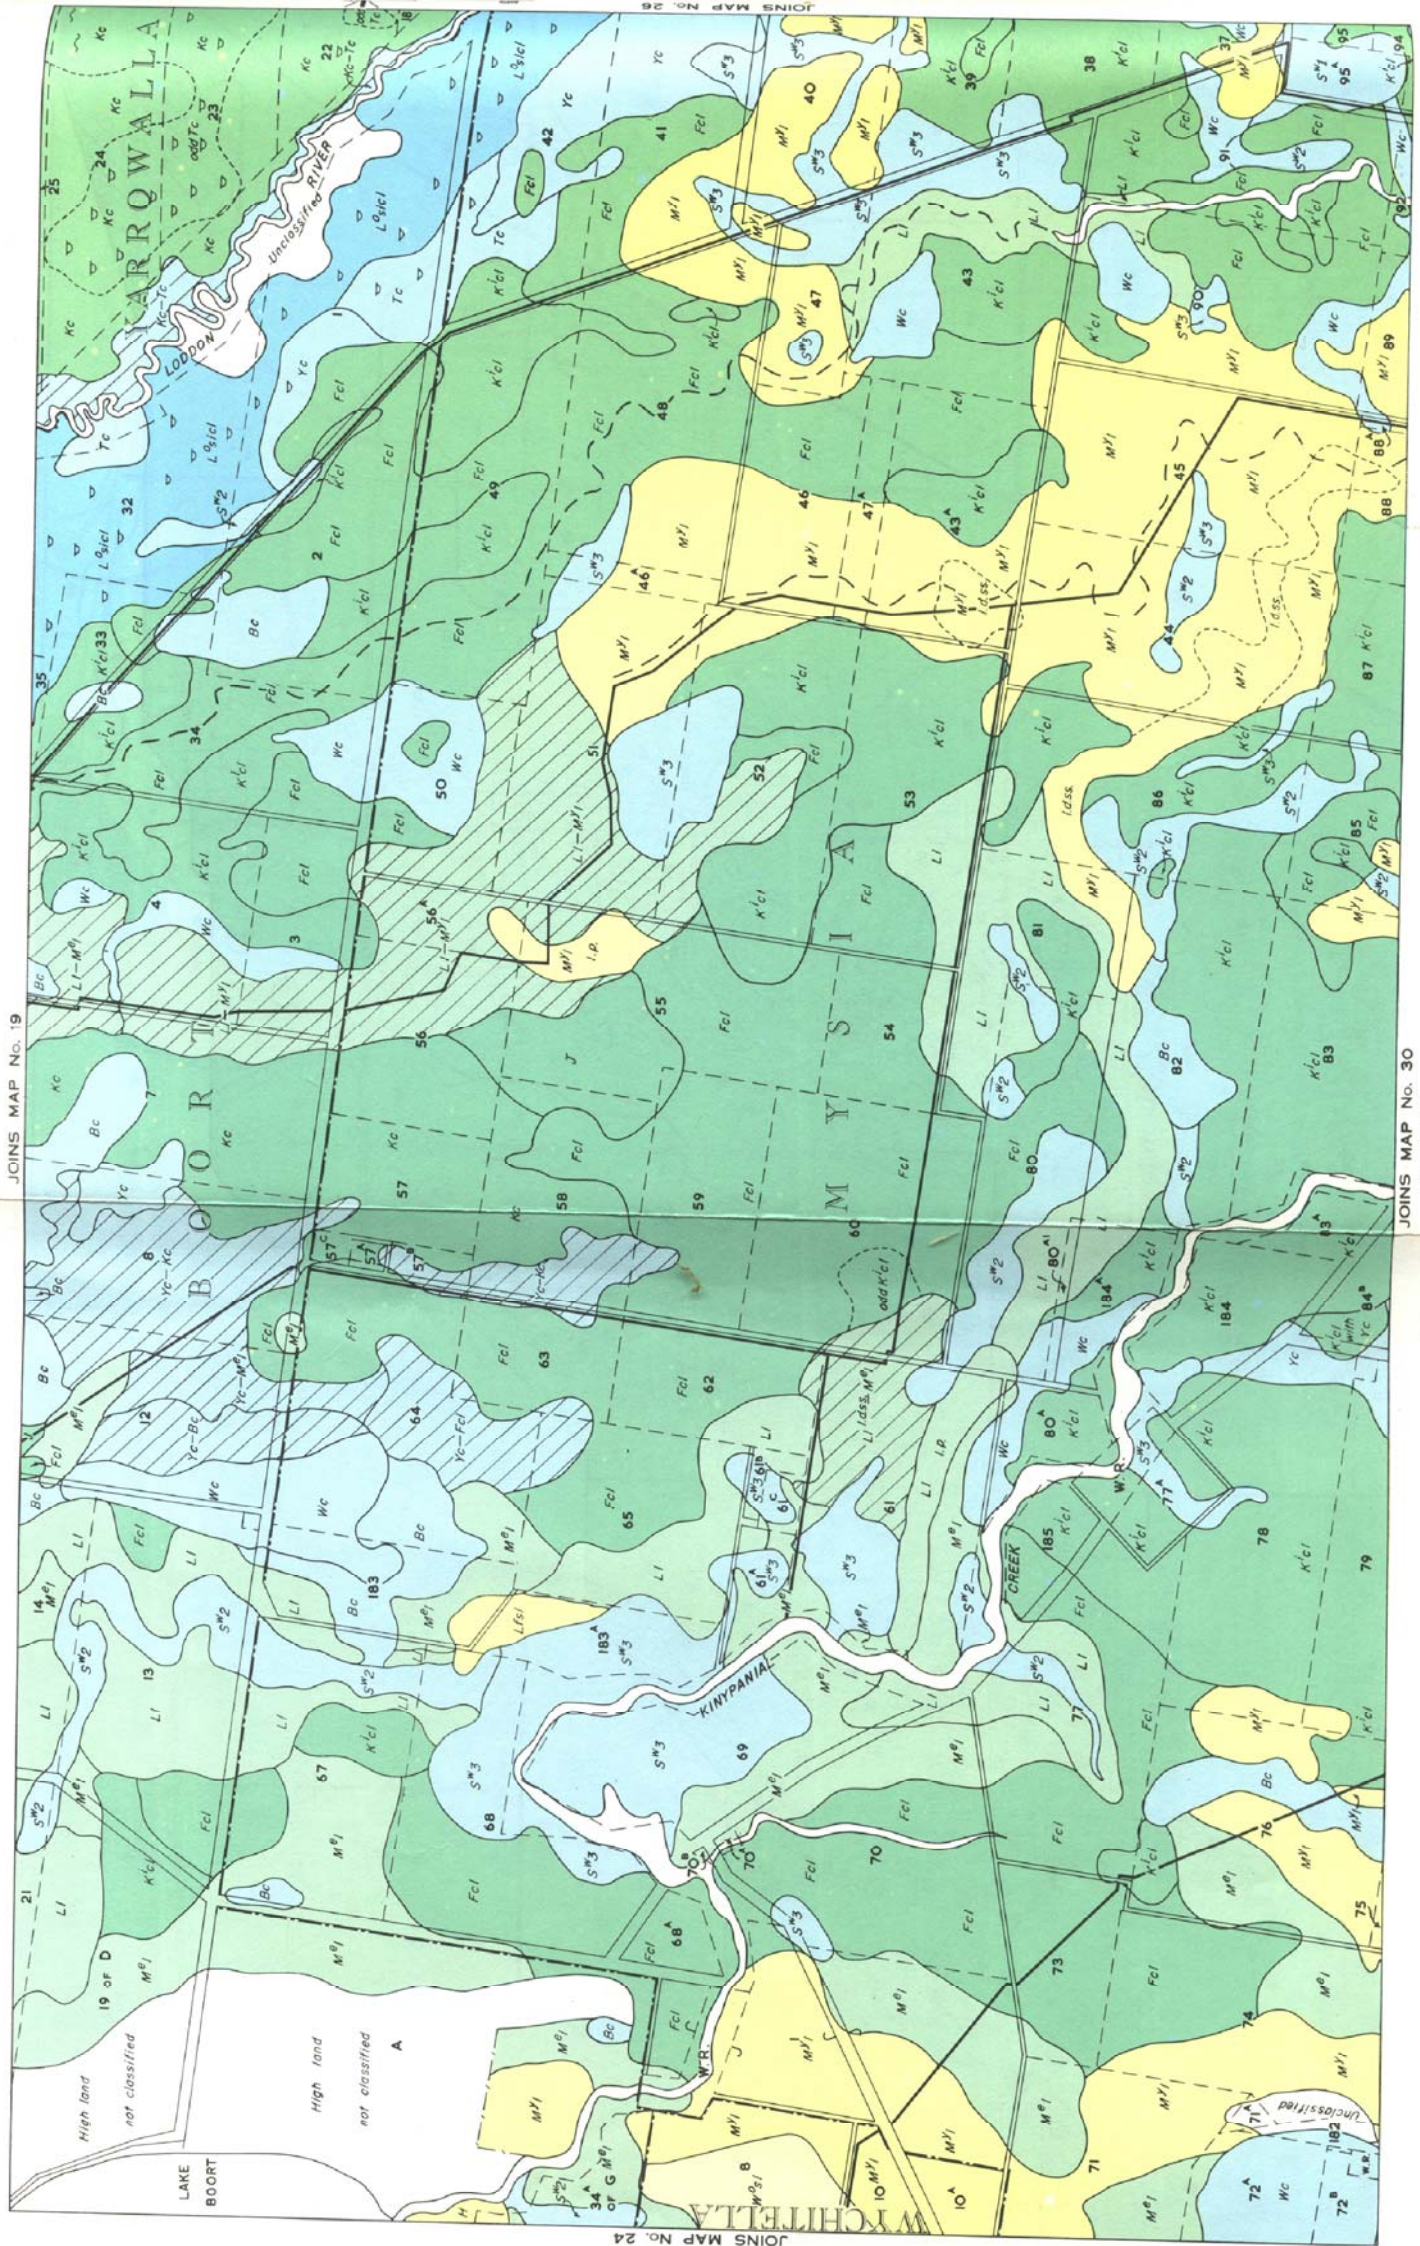

LODDON VALLEY AREA MAP No. 25

JOINS MAP No. 19

JOINS MAP No. 30

SCALE OF CHAINS
0 10 20 30 40 50 60 70 80 90 100