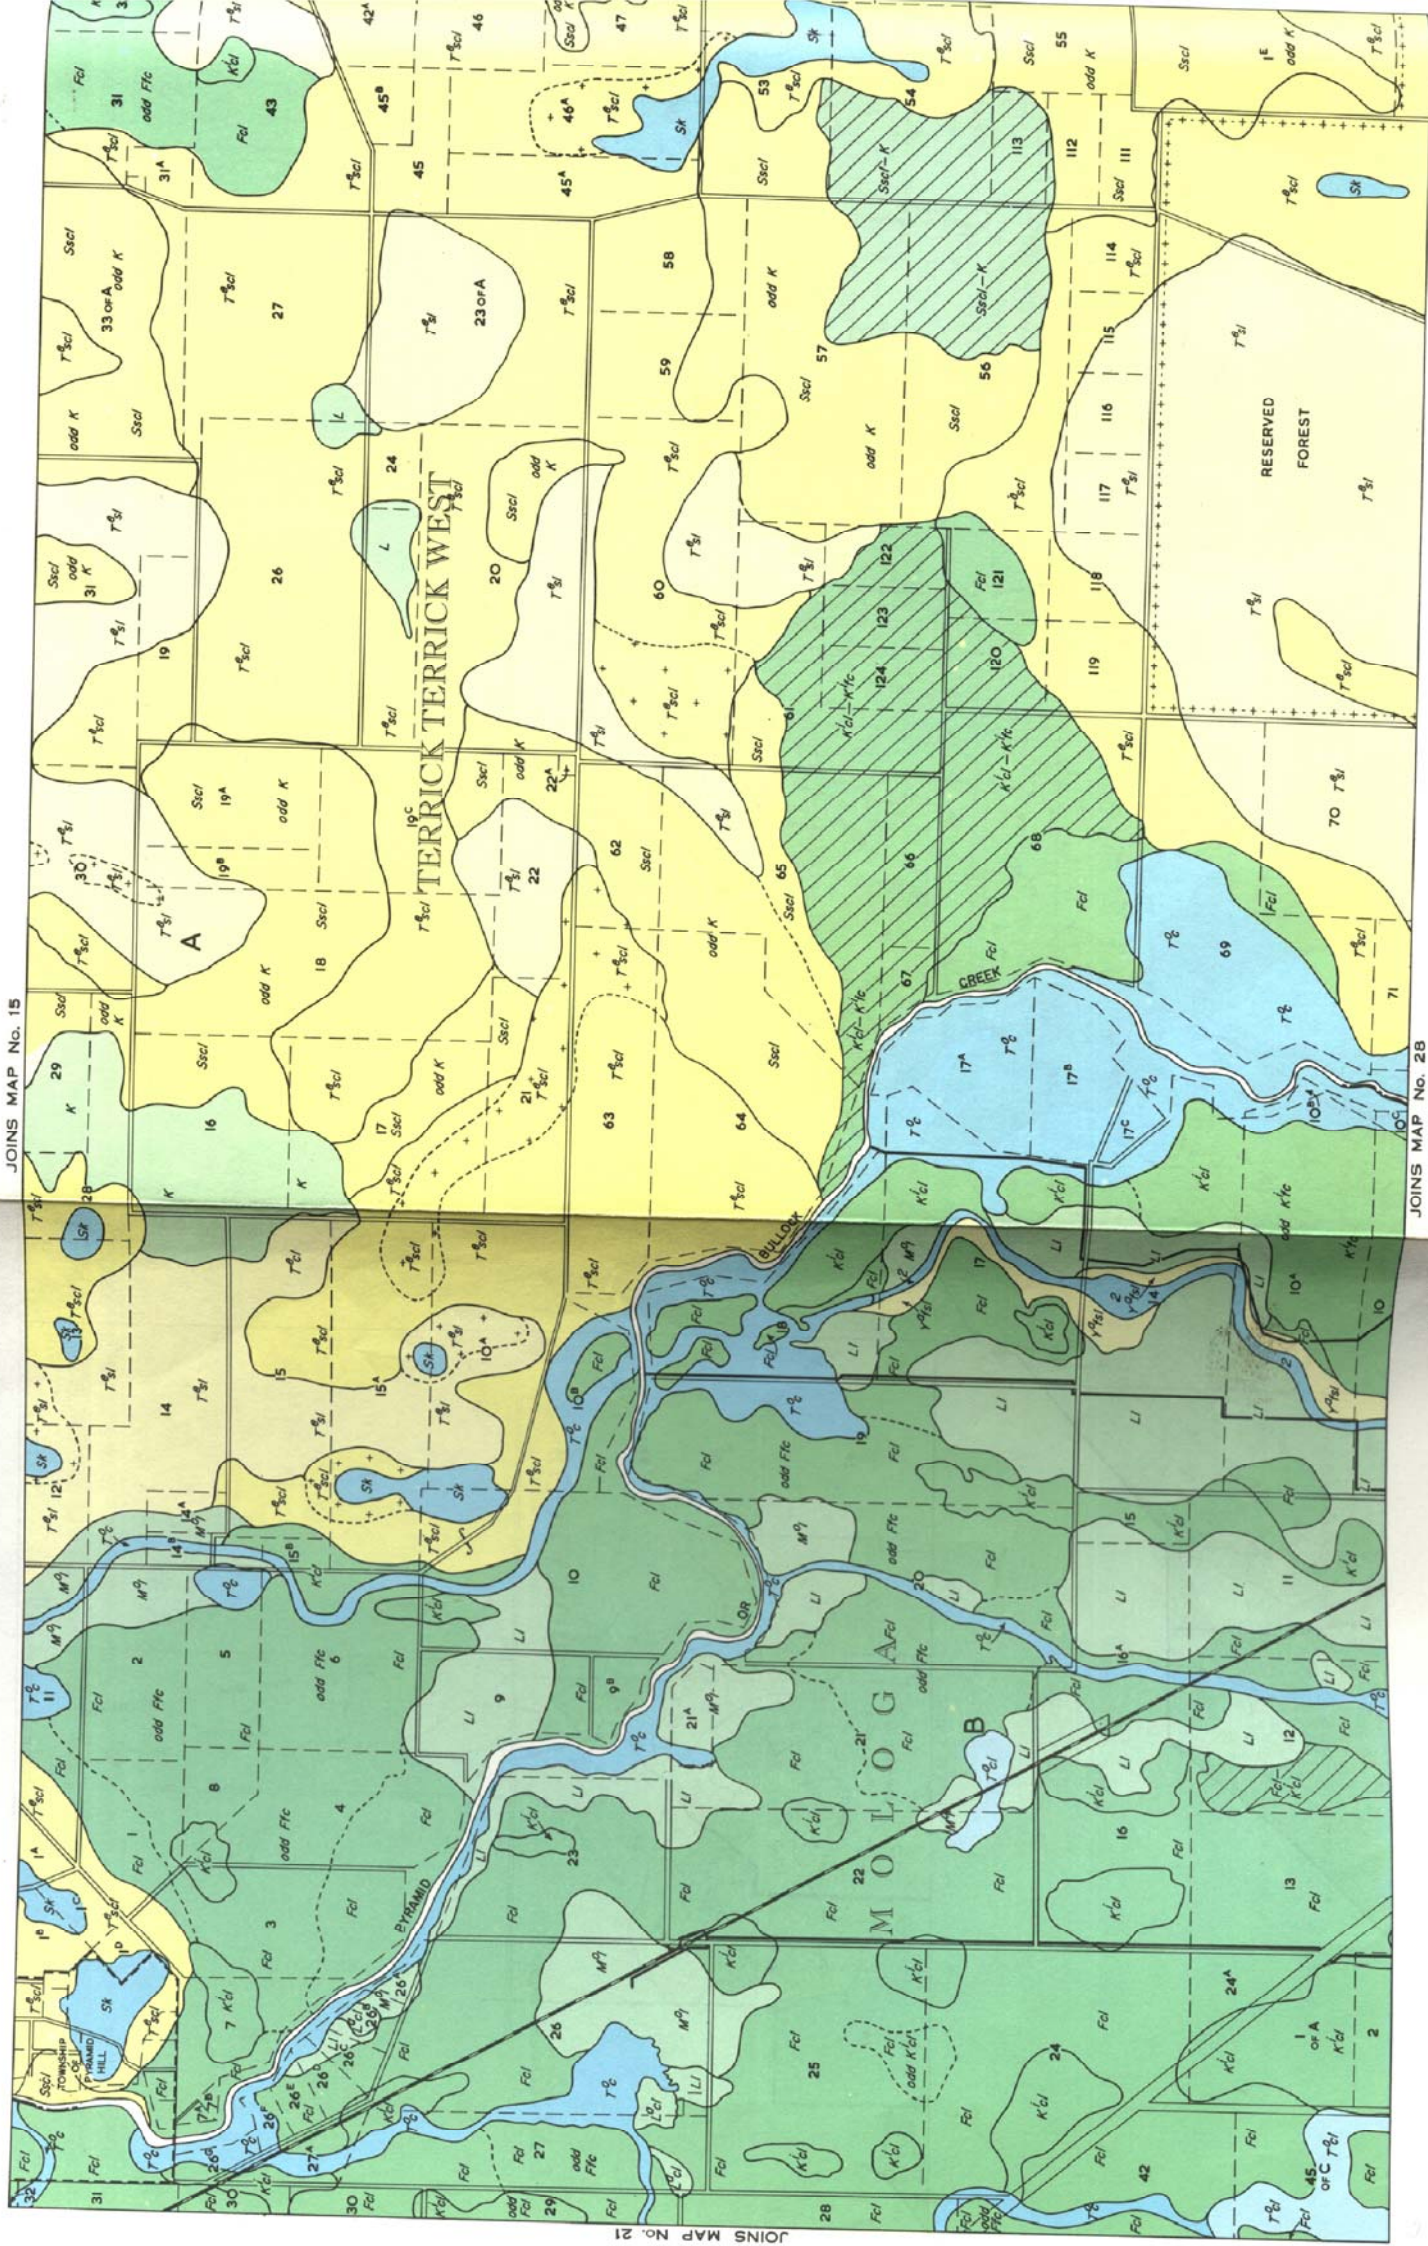

LODDON VALLEY AREA MAP No. 22

JOINS MAP No. 15

JOINS MAP No. 28

SCALE OF CHAINS
0 100 200 300 400 500 600 700 800 900 1000

JOINS MAP No. 21