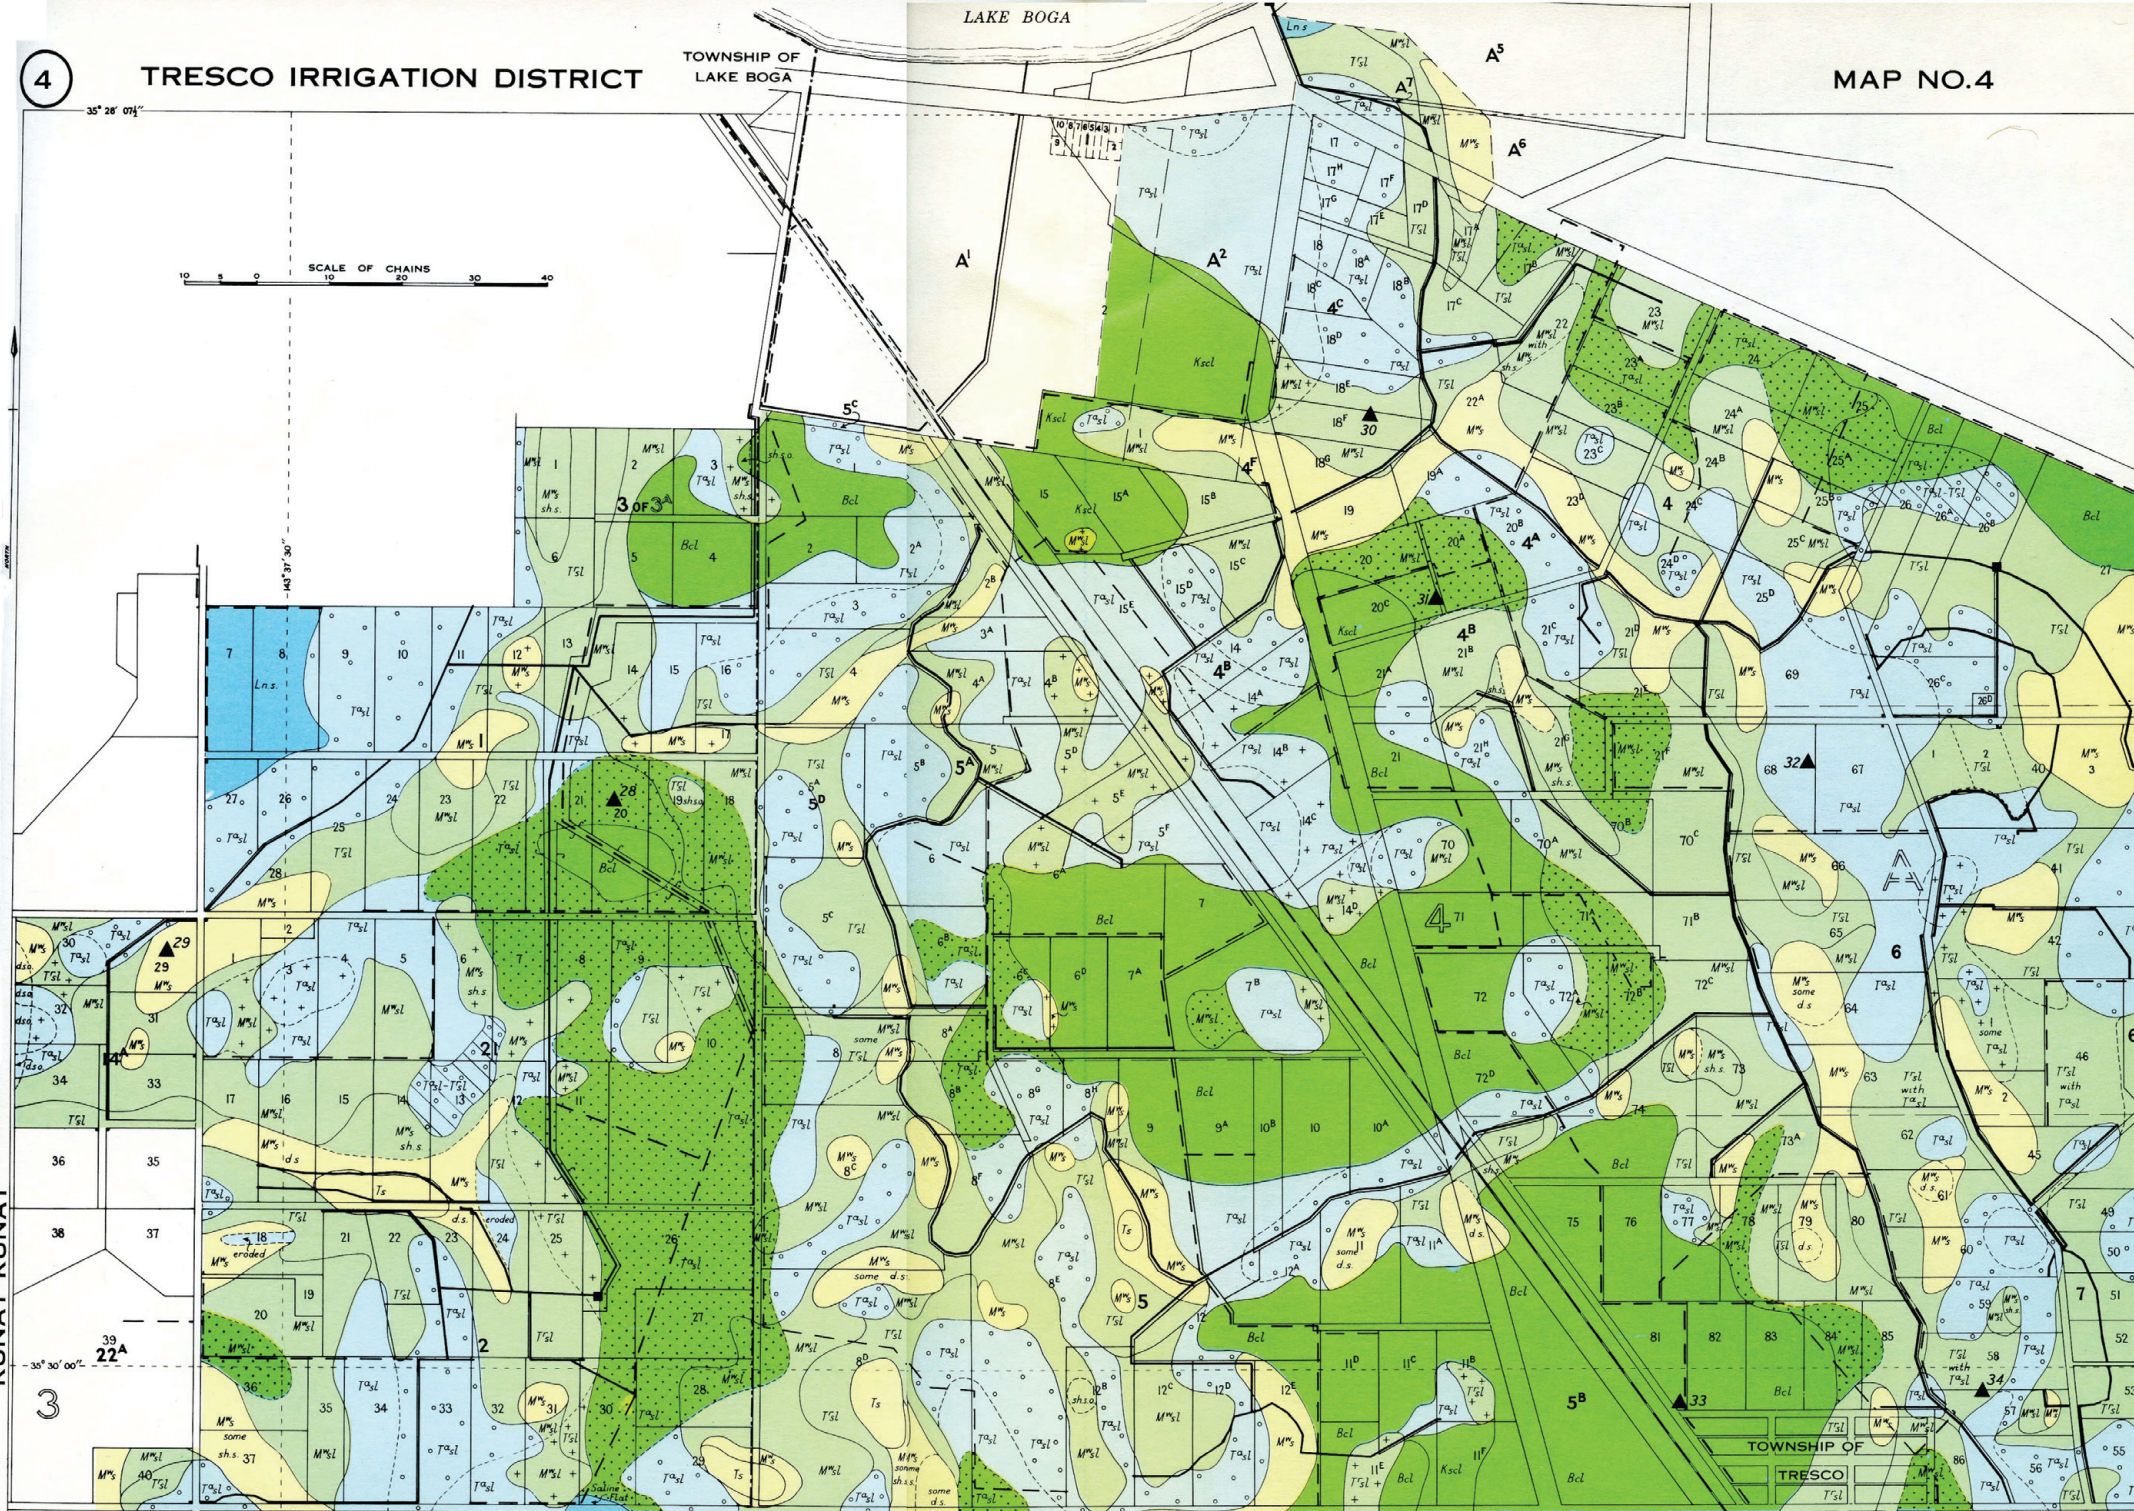

4

TRESCO IRRIGATION DISTRICT

TOWNSHIP OF LAKE BOGA

LAKE BOGA

MAP NO.4

35° 28' 01"

KUNAT KUNAT

30° 30' 00"

3

TOWNSHIP OF
TRESCO