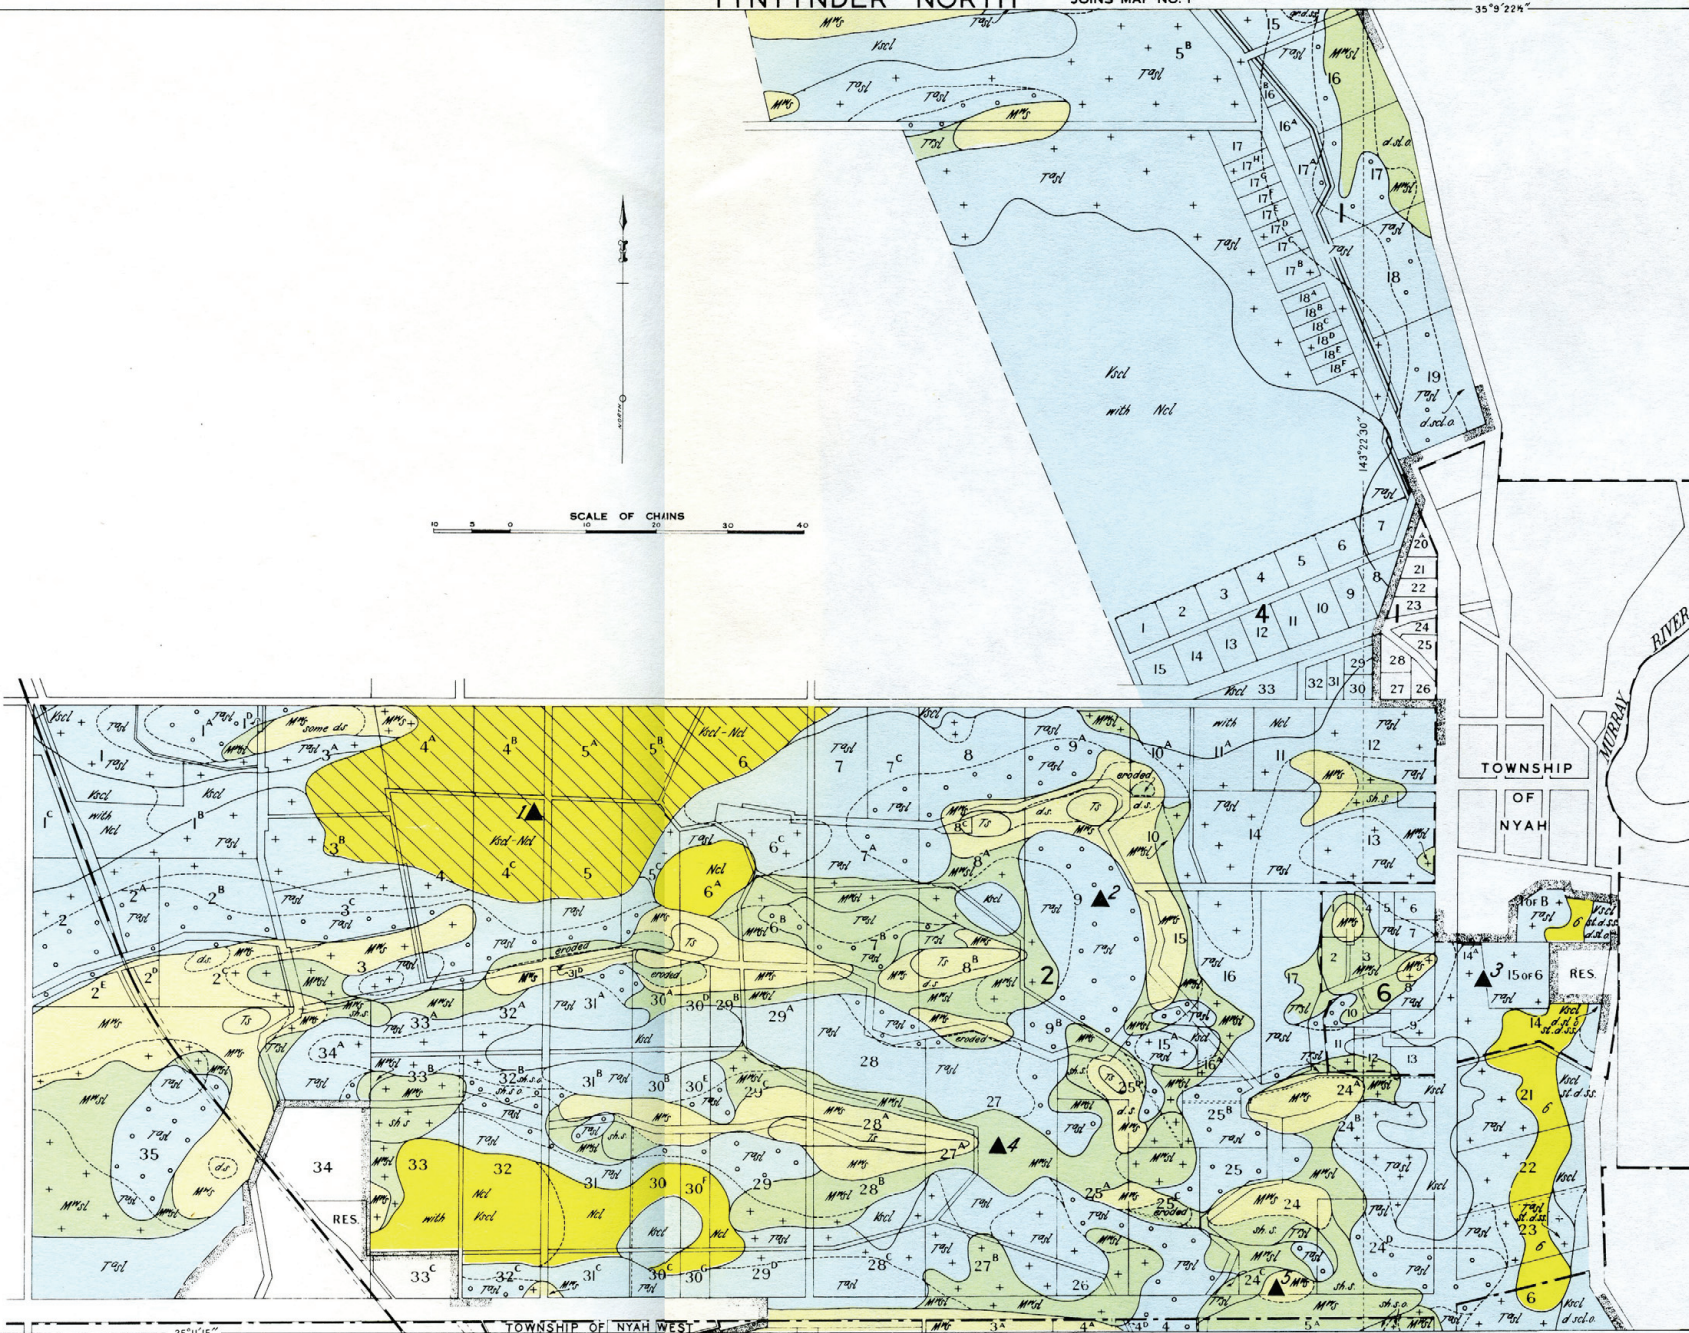

NYAH AREA MAP NO.2 TYNTYNDER NORTH

JOINS MAP NO. 1

35°9'22"

35°11'15"

TOWNSHIP OF NYAH WEST

TYNTYNDER WEST

JOINS MAP NO. 3