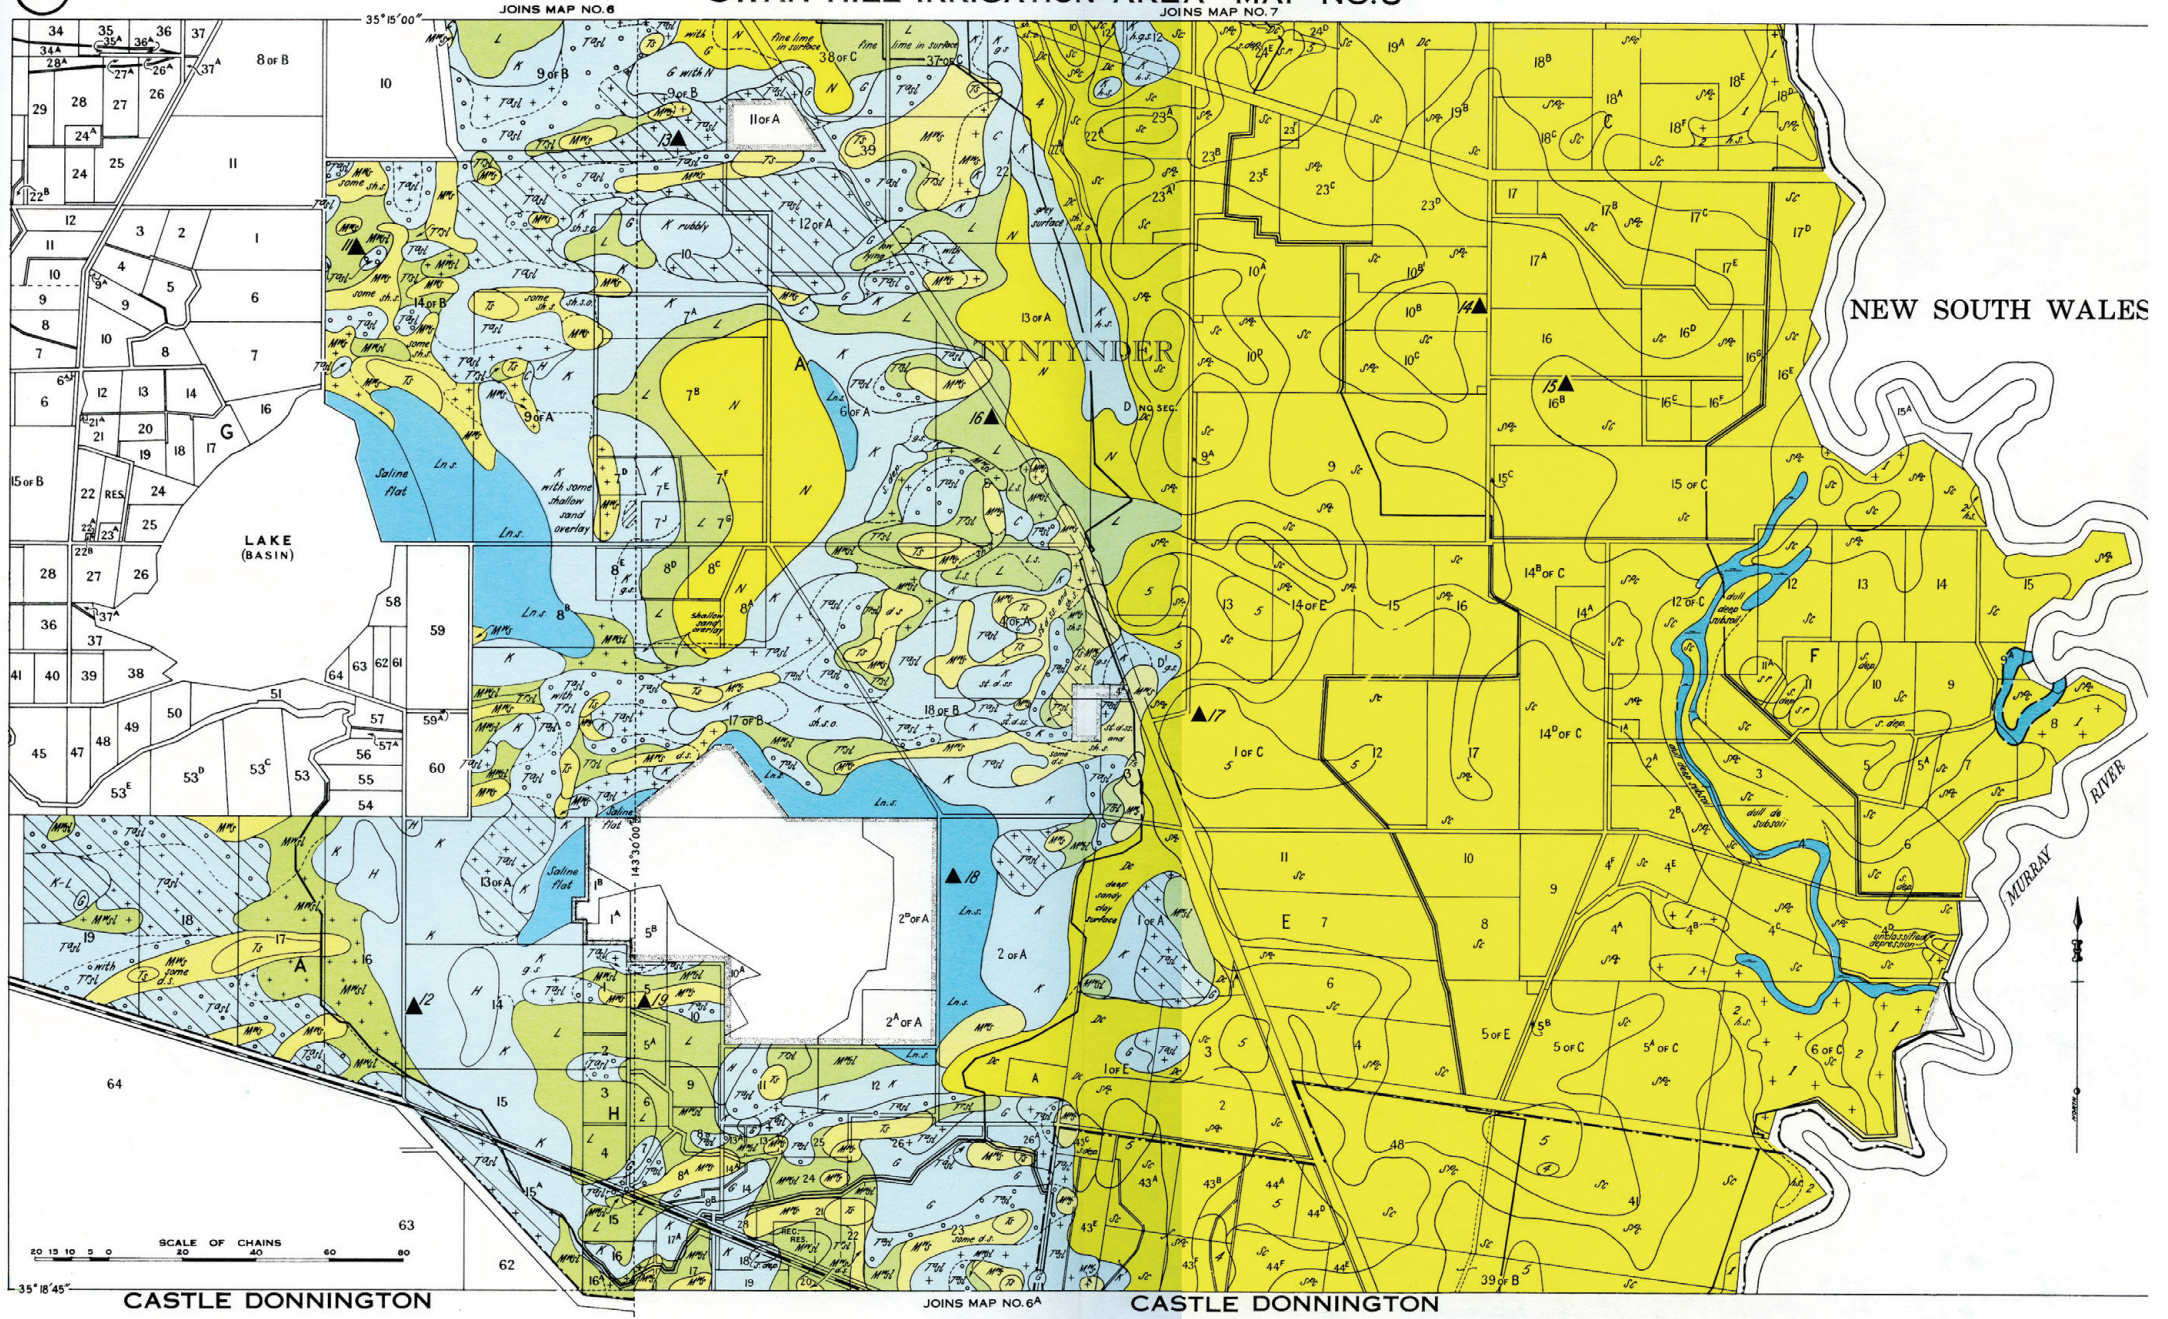

# SWAN HILL IRRIGATION AREA MAP NO.8

NEW SOUTH WALES

SCALE OF CHAINS  
0 10 20 30 40 50 60 70 80

CASTLE DONNINGTON

CASTLE DONNINGTON