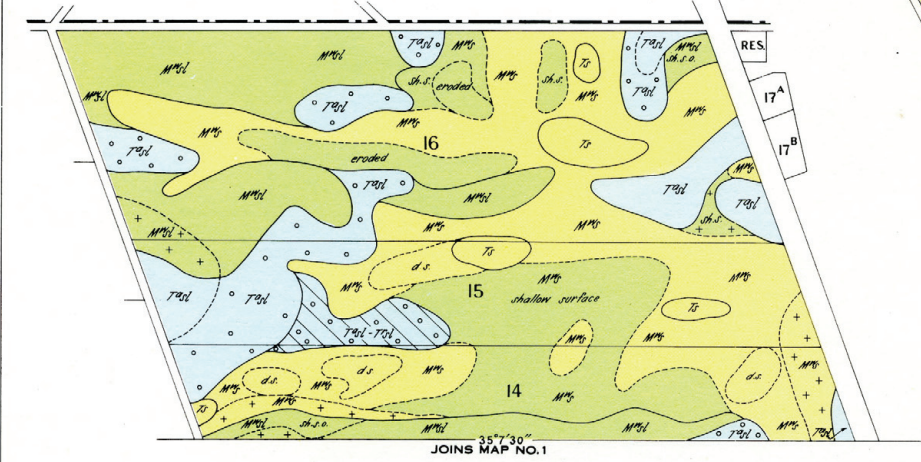

NYAH AREA MAP NO. 1

RESERVED
FOREST

PIANGIL

TYNTYNDER NORTH

35° 9' 22 1/2"

JOINS MAP NO. 2