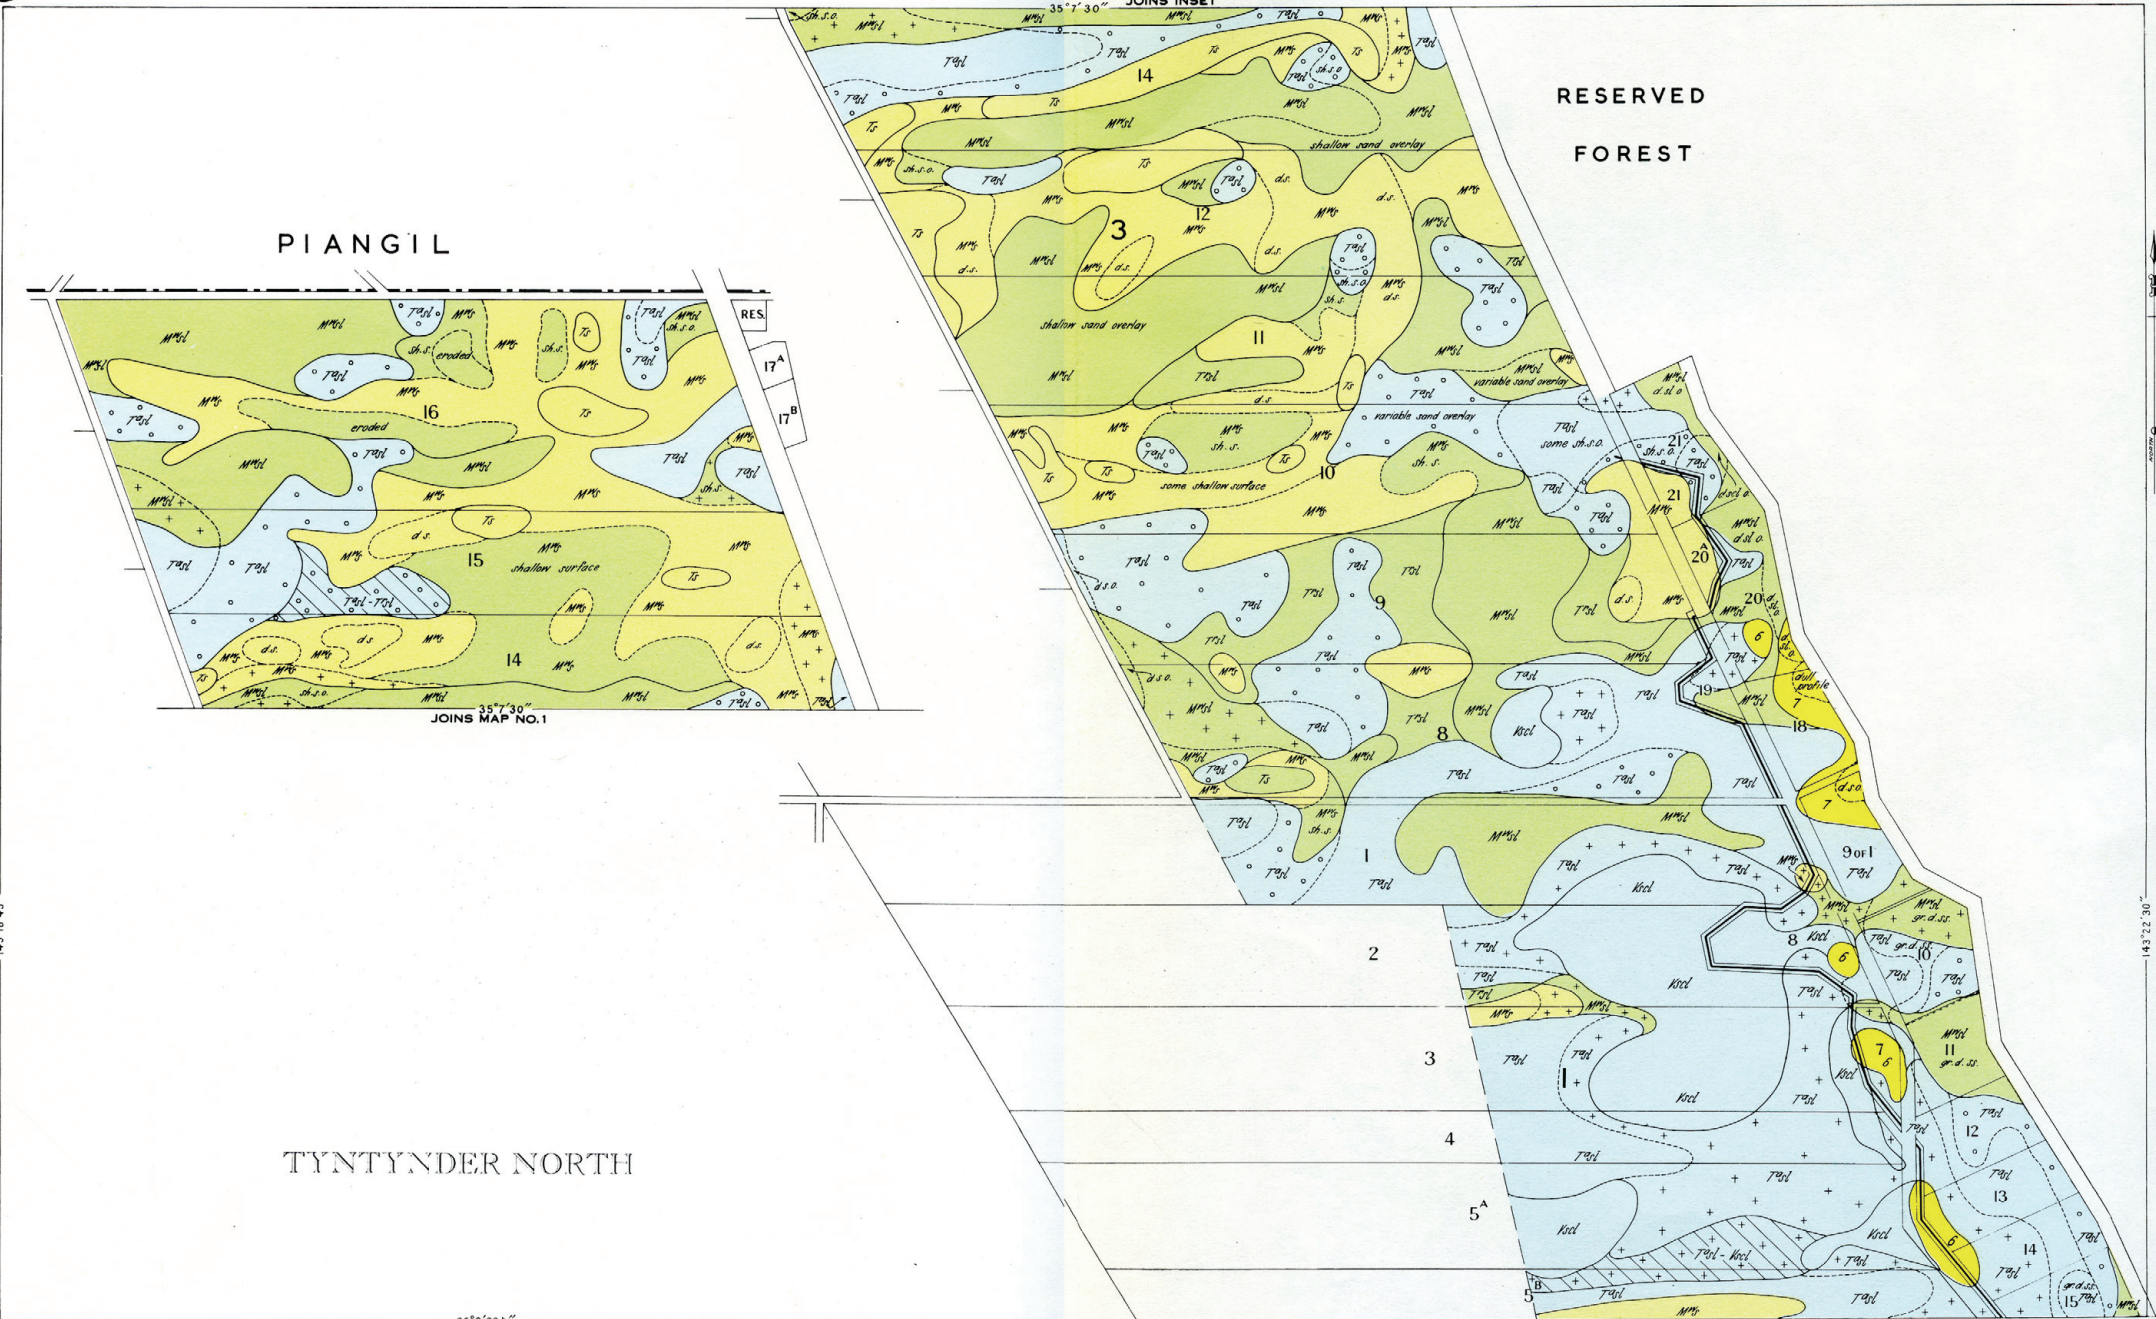

NYAH AREA MAP NO. 1

RESERVED
FOREST

PIANGIL

TYNTYNDER NORTH

35° 9' 22 1/2"

JOINS MAP NO. 2