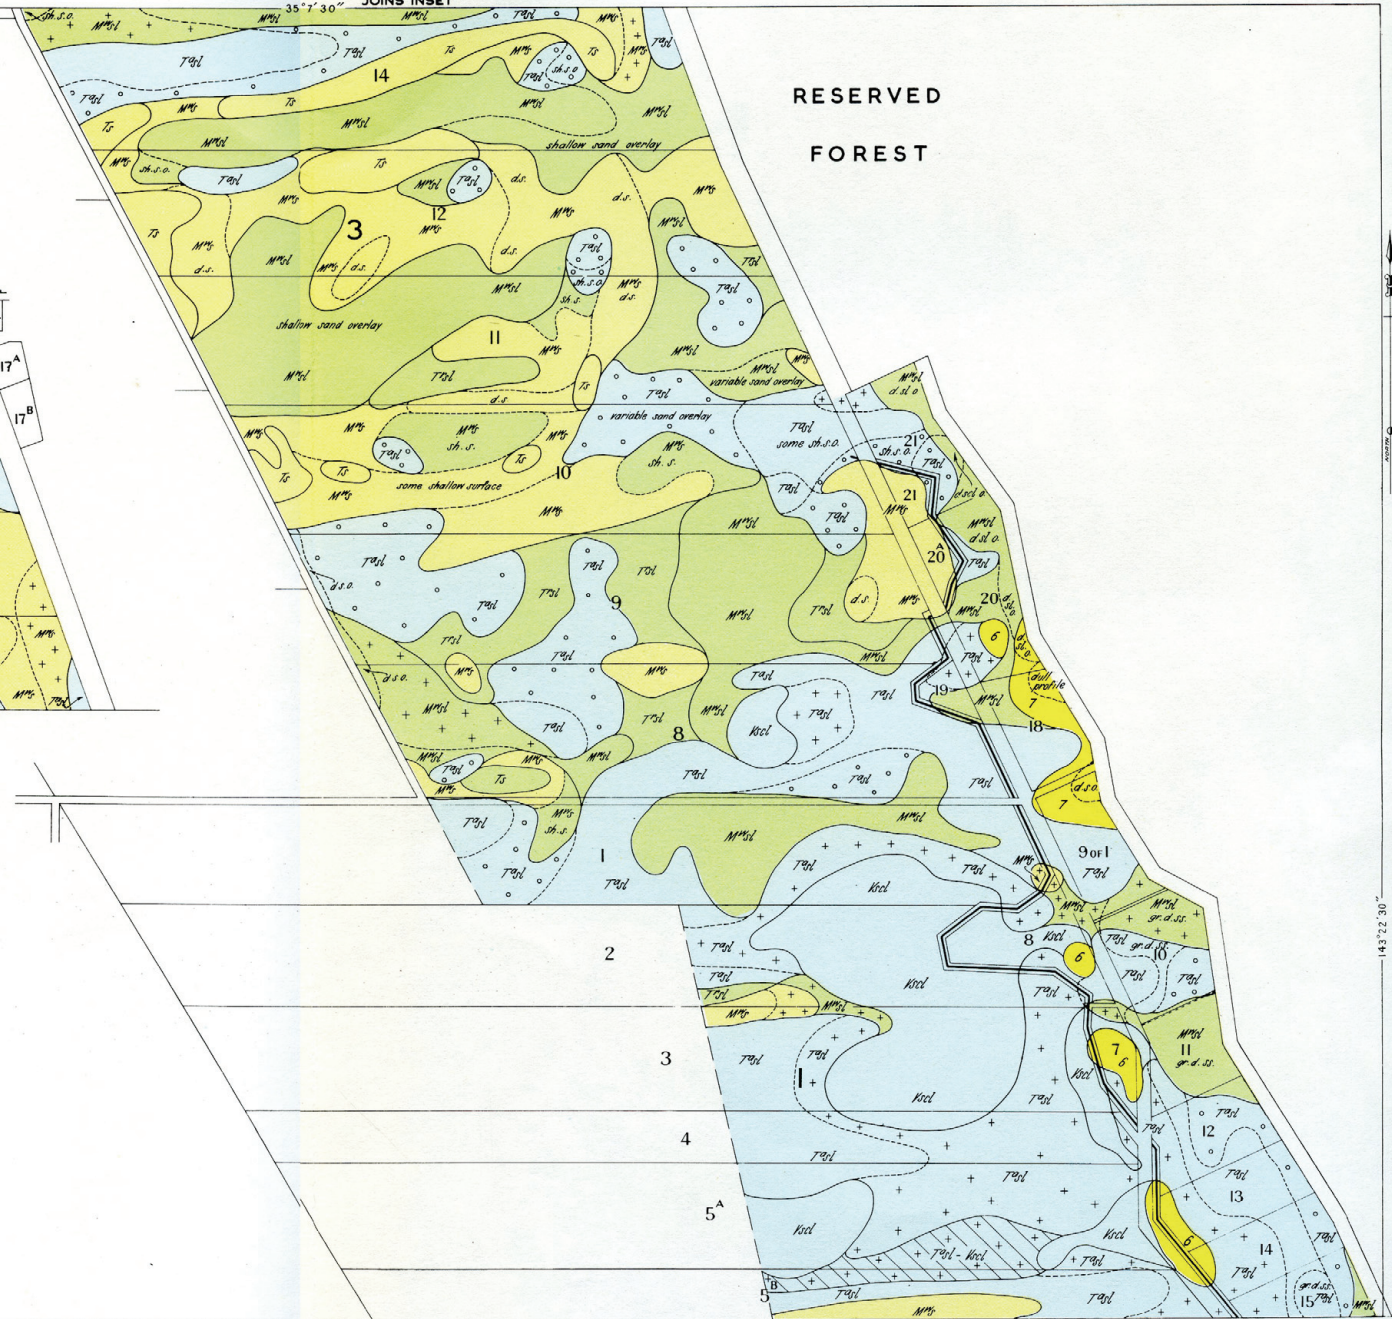

NYAH AREA MAP NO. 1

RESERVED
FOREST

PIANGIL

TYNTYNDER NORTH

35° 9' 22 1/2"

JOINS MAP NO. 2