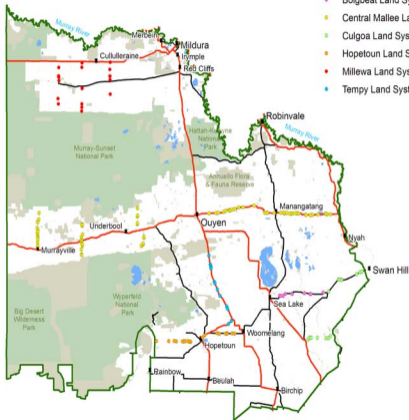

Mallee Catchment Management Authority

Monitoring Mallee Soil Erosion and Land Management Survey

In-paddock assessment sites by land system

In-paddock assessment sites

- Boigbeat Land System
- Central Mallee Land System
- Culgoa Land System
- Hopetoun Land System
- Millewa Land System
- Tempy Land System