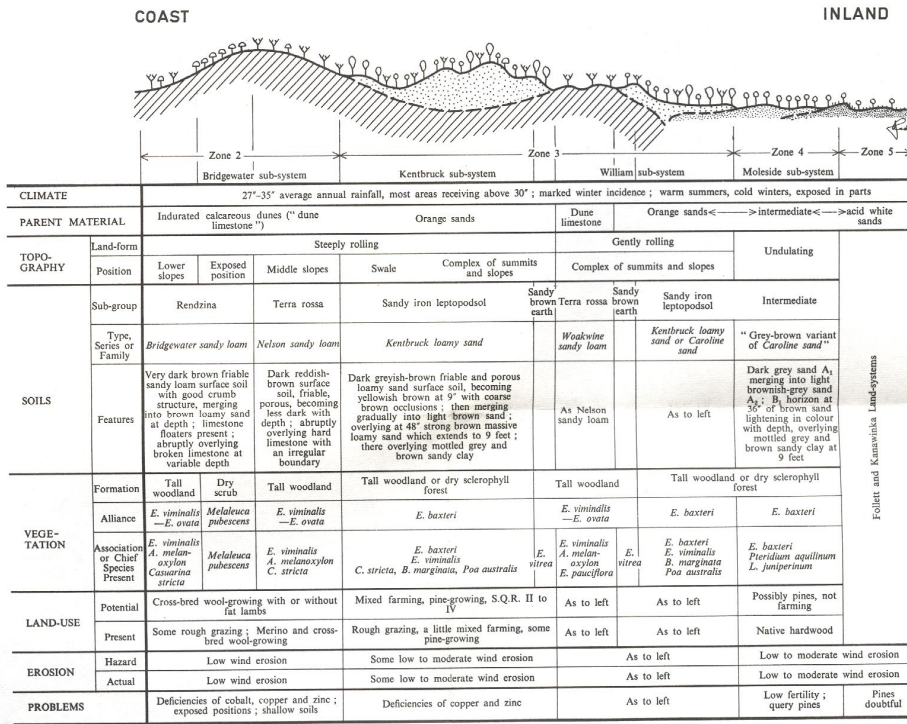

NELSON LAND-SYSTEM

Fig. 19 Landscape diagram

DISCOVERY BAY LAND-SYSTEM	LONG SWAMP LAND SYSTEM	NELSON LAND-SYSTEM		FOLLETT LAND-SYSTEM (Sometimes NELSON, if area small)	NELSON LAND-SYSTEM	
Zone 1		Zone 2	Zone 3	Zones 4 & 5	Zone 2	Zone 3
		Bridgewater sub-system	Kentbruck sub-system	Moleside sub-system	William sub-system	

Fig. 20 Land-system diagram

Fig 19/20 - Landscape diagram/Land-system diagram