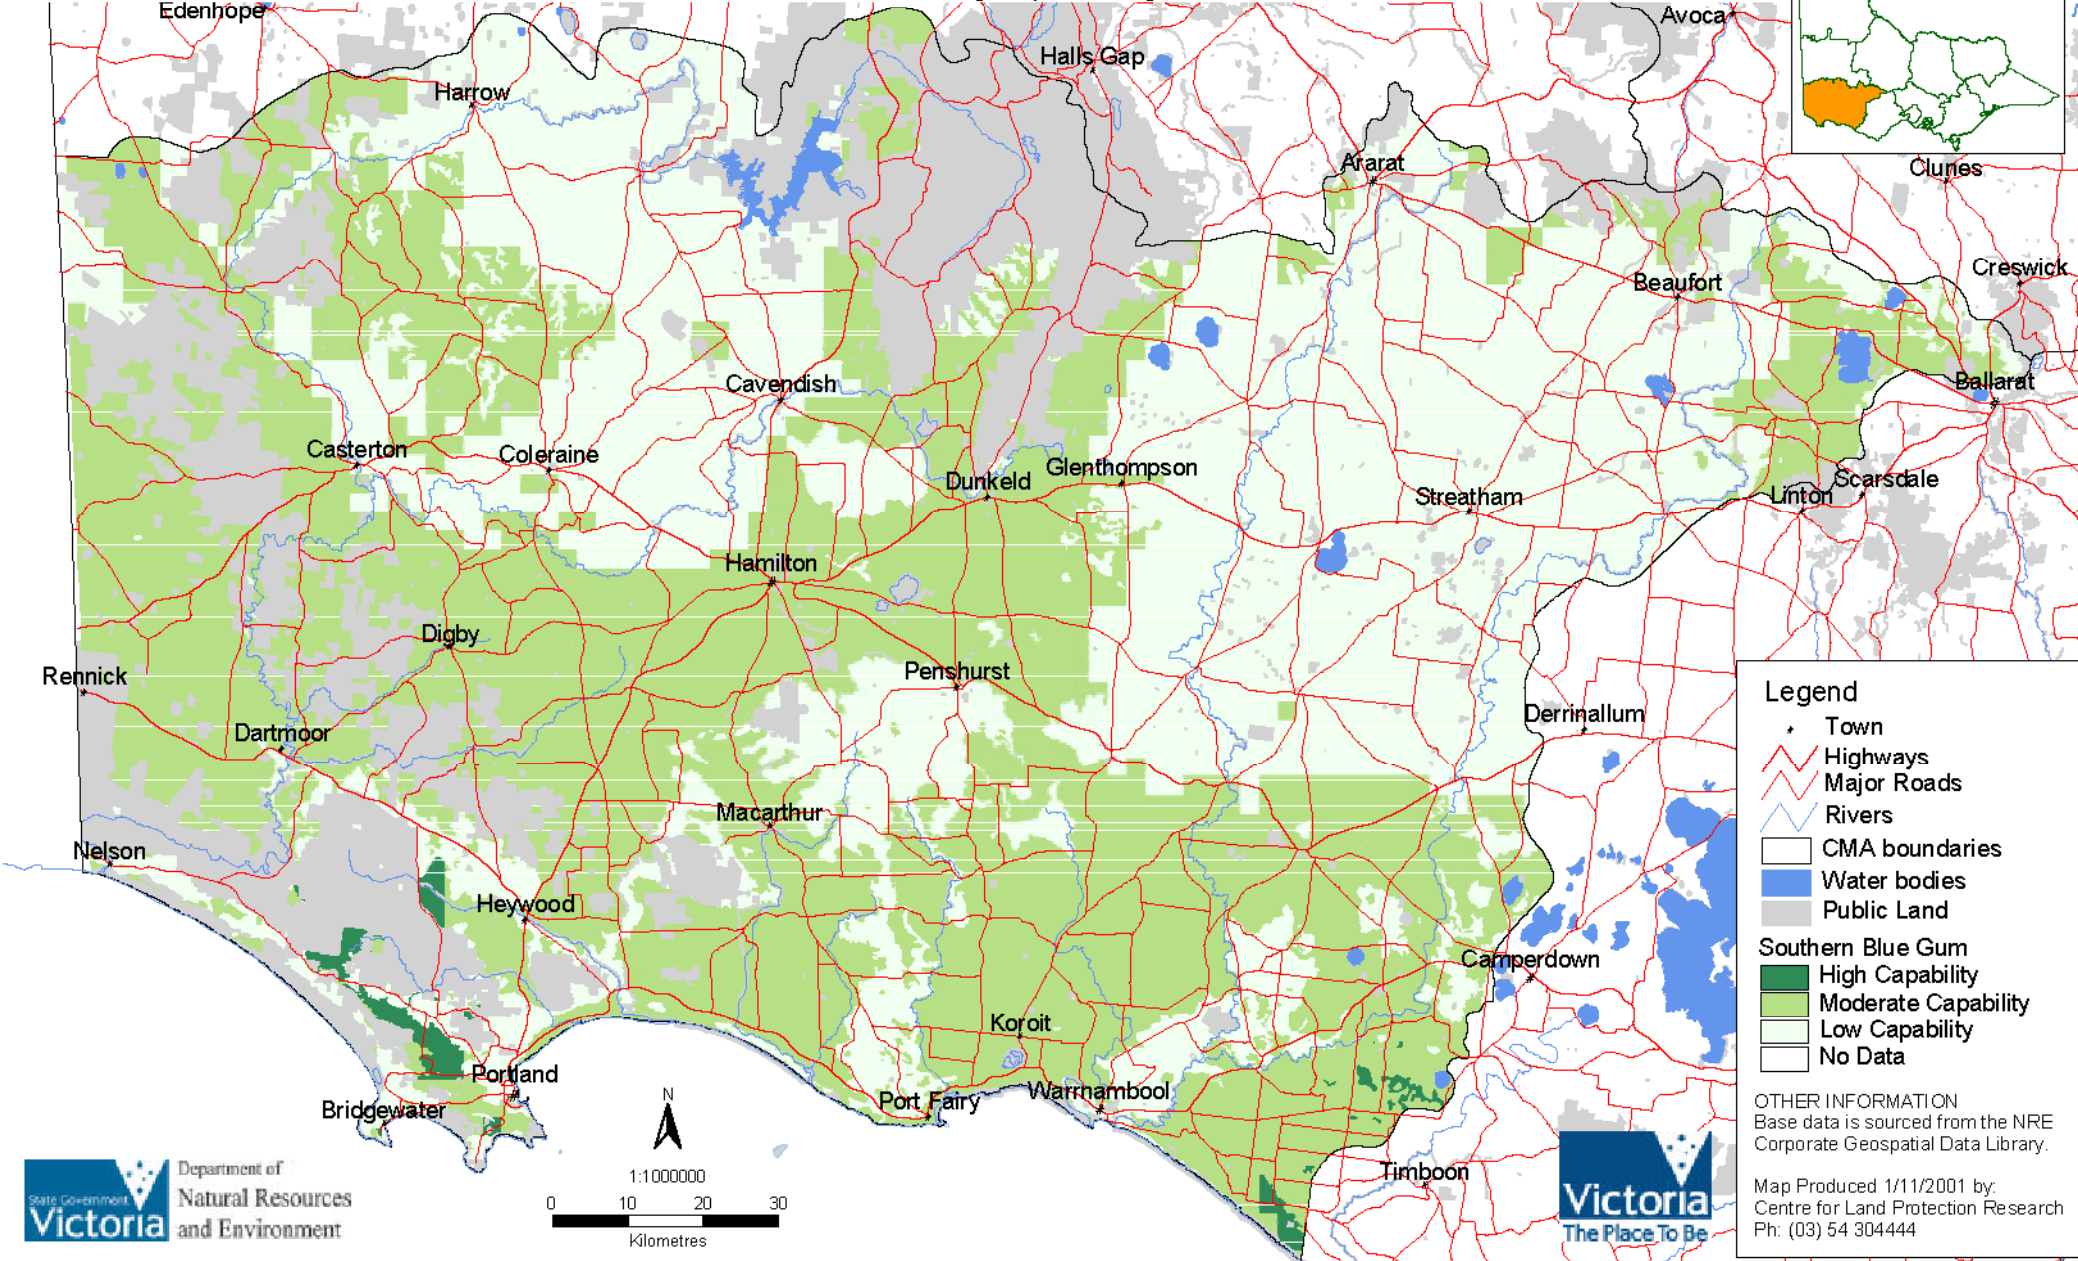

Land Capability for Southern Blue Gum Glenelg Hopkins Region

Legend

- Town
- Highways
- Major Roads
- Rivers
- CMA boundaries
- Water bodies
- Public Land

Southern Blue Gum

- High Capability
- Moderate Capability
- Low Capability
- No Data

OTHER INFORMATION
 Base data is sourced from the NRE Corporate Geospatial Data Library.
 Map Produced 1/11/2001 by:
 Centre for Land Protection Research
 Ph: (03) 54 304444