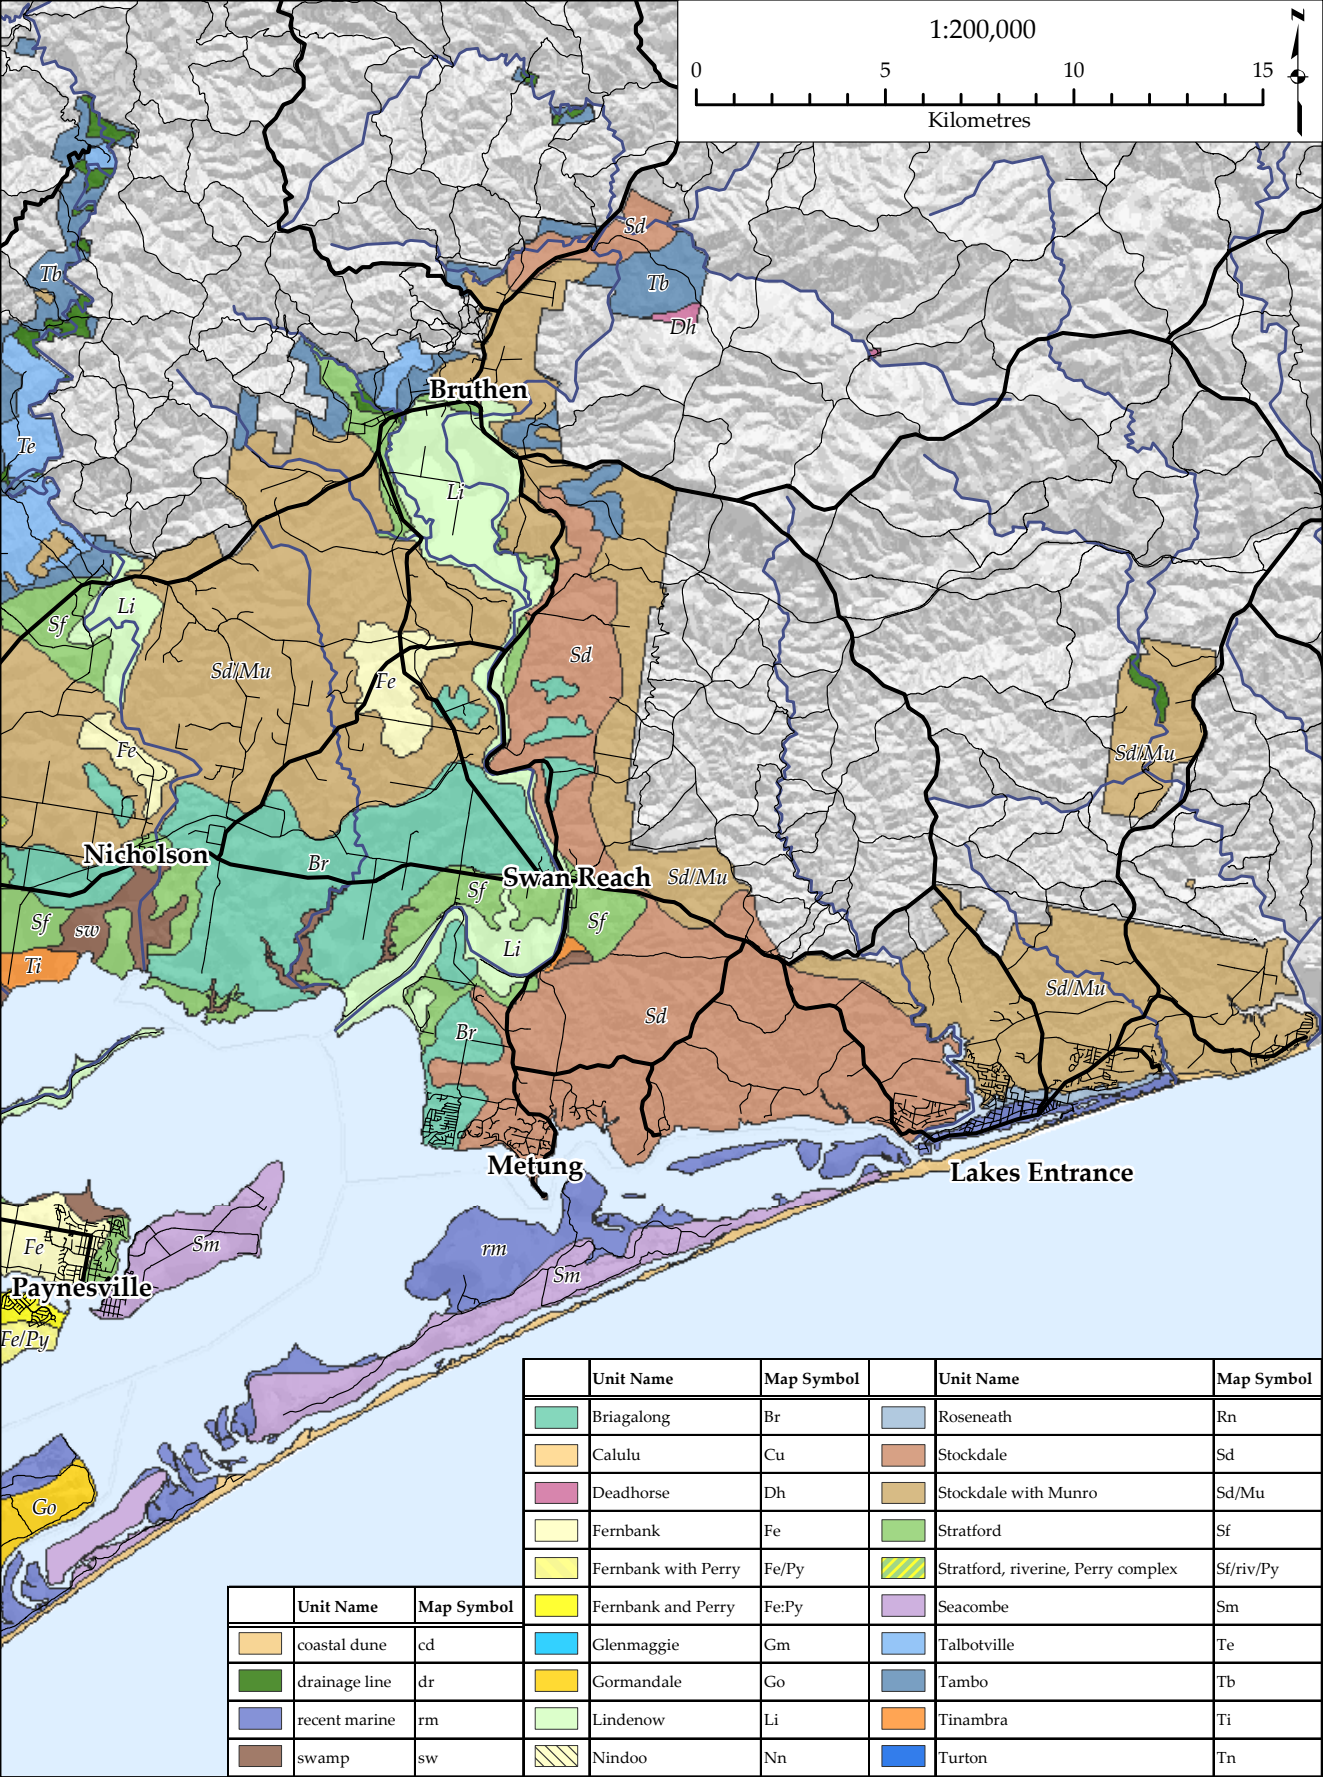

1:200,000

Unit Name	Map Symbol	Unit Name	Map Symbol
Briagalong	Br	Roseneath	Rn
Calulu	Cu	Stockdale	Sd
Deathhorse	Dh	Stockdale with Munro	Sd/Mu
Fernbank	Fe	Stratford	Sf
Fernbank with Perry	Fe/Py	Stratford, riverine, Perry complex	Sf/riv/Py
Fernbank and Perry	Fe:Py	Seacombe	Sm
Glenmaggie	Gm	Talbotville	Te
Gormandale	Go	Tambo	Tb
Lindenow	Li	Tinambra	Ti
Nindoo	Nn	Turton	Tn

Unit Name	Map Symbol
coastal dune	cd
drainage line	dr
recent marine	rm
swamp	sw