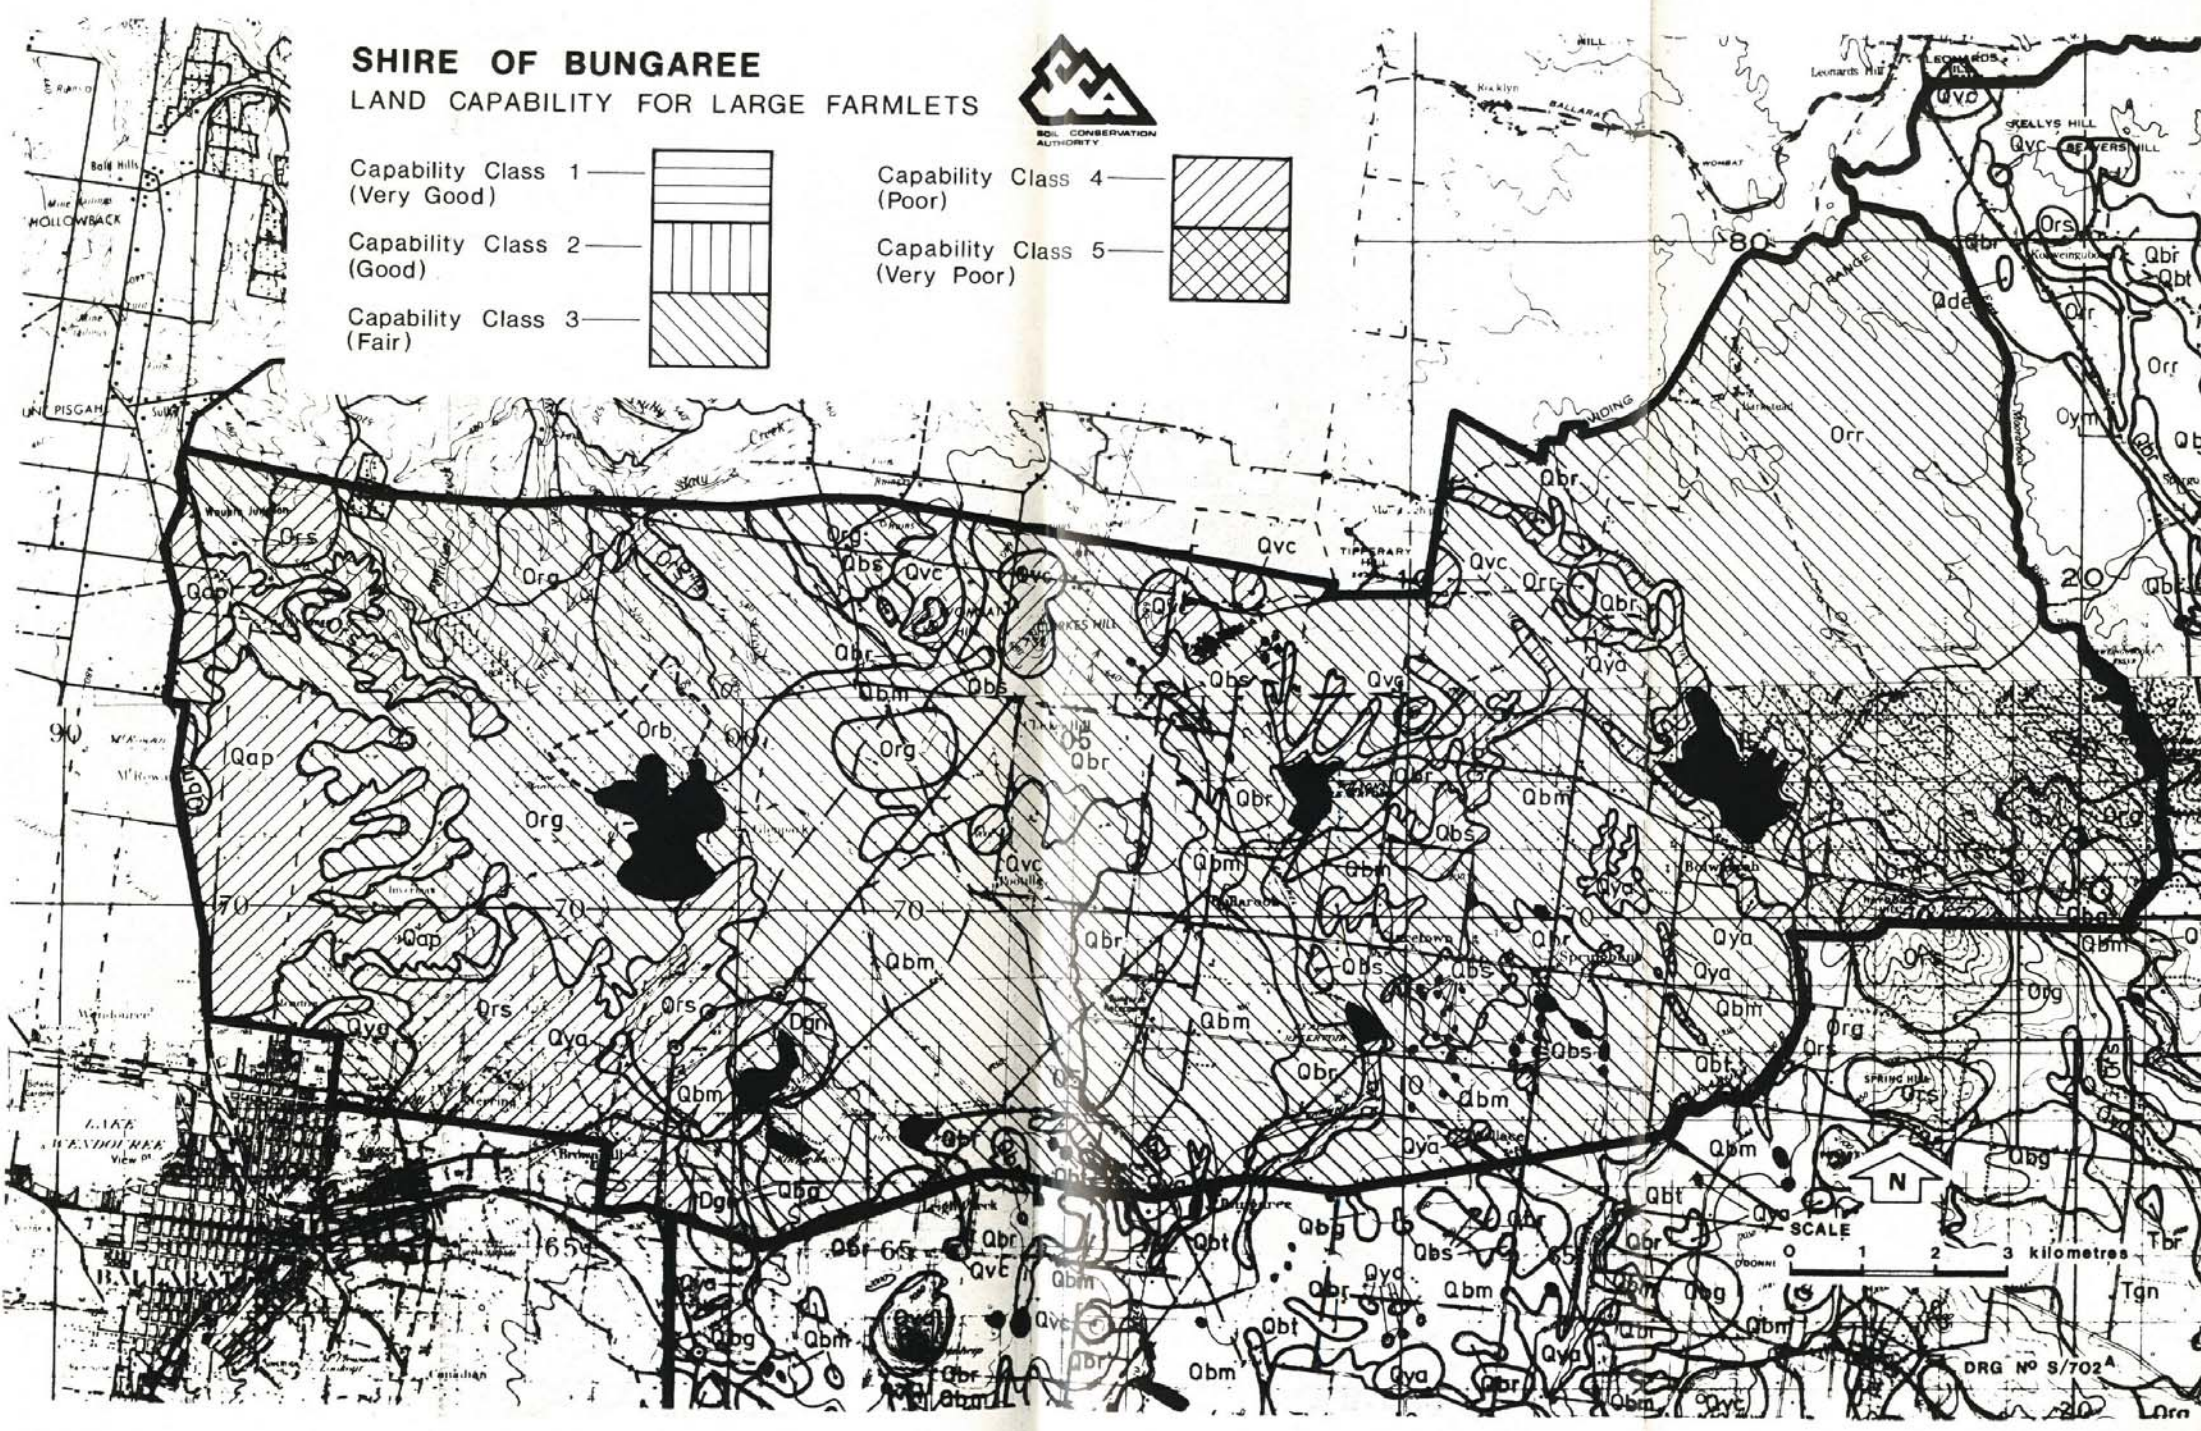

SHIRE OF BUNGAREE

LAND CAPABILITY FOR LARGE FARMLETS

DRG NO S/702